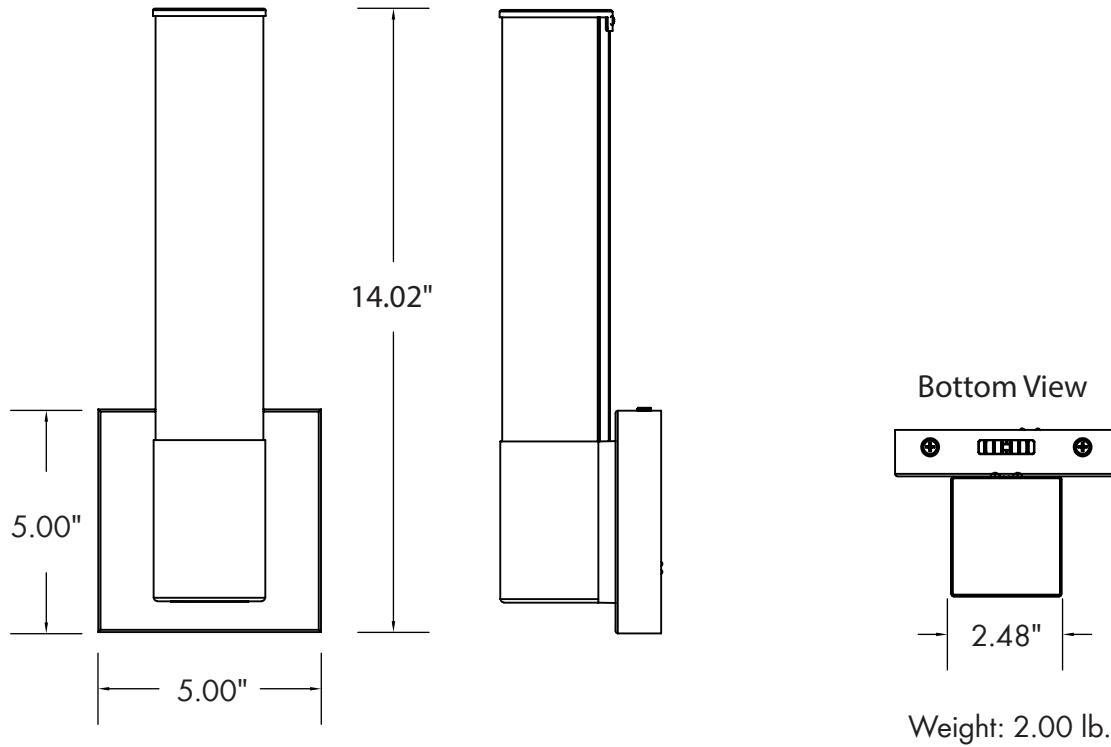

DIMENSIONS

LUMEN OUTPUT

SKU	Size (in)	Wattage (W)	Delivered Lumens (lm)	Efficacy (lm/W)
MWSS-14-16-C-XX	14	16	1000	62.5