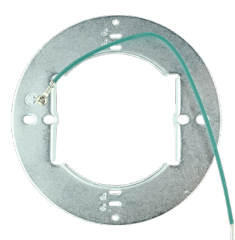

**Optical**

- Edge-lit  
- 120° Beam Angle

**Installation/Mounting**

- Surface Mounted

**Controls**

- Triac Dimming

**Compliance**

- JA8 TITLE 24 Compliant

**Lumen Output**

- 5"/10W: 650lm
- 7"/15W: 1,127lm
- 9"/18W: 1,240lm

**Warranty**

- 5 Year Warranty  
See warranty documentation for more information.

**ORDERING INFORMATION** **EXAMPLE: 880510-R-5CCT**

88			
Round Panel	Size/Wattage	Shape/Type	CCT
88	0510 - 5"/10W 0715 - 7"/15W 0918 - 9"/18W	R - Round	5CCT - 2700K/3000K/3500K/4000K/5000K

Trim Finish Options	
8905-R (5" Trim)	BK (Black)
8907-R (7" Trim)	BN (Brushed Nickel)
8909-R (9" Trim)	BZ (Bronze)

[Choose Trim Size and Finish Example: 8905-R-BK]

**DIMENSIONS**

**LUMEN OUTPUT**

SKU	Size (in)	Wattage (W)	(2700K)		(3000K)		(3500K)		(4000K)		(5000K)	
			Delivered Lumens (lm)	Efficacy (lm/W)	Delivered Lumens (lm)	Efficacy (lm/W)	Delivered Lumens (lm)	Efficacy (lm/W)	Delivered Lumens (lm)	Efficacy (lm/W)	Delivered Lumens (lm)	Efficacy (lm/W)
880510-R-5CCT	5	10	525	52.5	551	55.1	596	59.6	650	65	578	57.8
880715-R-5CCT	7	15	980	65	1044	69	1090	72	1127	75	1072	71
880918-R-5CCT	9	18	1042	57	1129	62	1214	67	1240	68	1179	65

**ACCESSORIES**

Mounting Bracket  
For 5", 7", 9"  
(Included)

Brushed Nickel Trim  
For 5", 7", 9"  
(Option)  
[BN]

Black Trim  
For 5", 7", 9"  
(Option)  
[BK]

Bronze Trim  
For 5", 7", 9"  
(Option)  
[BZ]