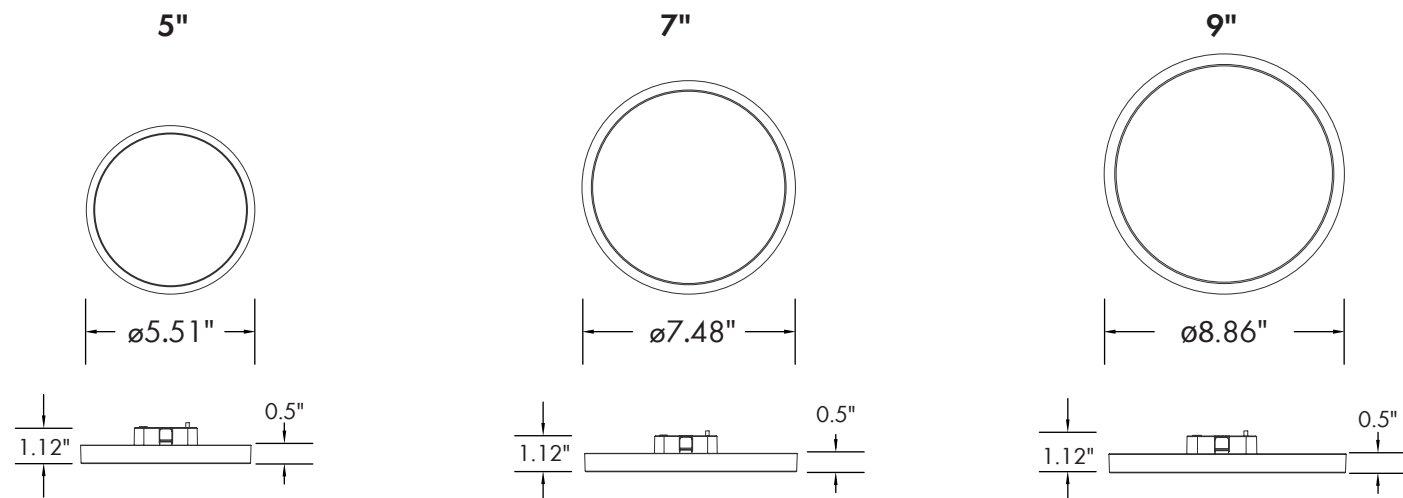

**Lumen Output**

- 5"/10W: 650lm
- 7"/15W: 1,127lm
- 9"/18W: 1,240lm

**Warranty**

- 5 Year Warranty  
See warranty documentation for more information.

**ORDERING INFORMATION** **EXAMPLE: 880510-R-5CCT**

88			
Round Panel	Size/Wattage	Shape/Type	CCT
88	0510 - 5"/10W 0715 - 7"/15W 0918 - 9"/18W	R - Round	5CCT - 2700K/3000K/3500K/4000K/5000K

Trim Finish Options	
8905-R (5" Trim)	BK (Black)
8907-R (7" Trim)	BN (Brushed Nickel)
8909-R (9" Trim)	BZ (Bronze)

[Choose Trim Size and Finish Example: 8905-R-BK]

**DIMENSIONS**

**LUMEN OUTPUT**

SKU	Size (in)	Wattage (W)	(2700K)		(3000K)		(3500K)		(4000K)		(5000K)	
			Delivered Lumens (lm)	Efficacy (lm/W)	Delivered Lumens (lm)	Efficacy (lm/W)	Delivered Lumens (lm)	Efficacy (lm/W)	Delivered Lumens (lm)	Efficacy (lm/W)	Delivered Lumens (lm)	Efficacy (lm/W)
880510-R-5CCT	5	10	525	52.5	551	55.1	596	59.6	650	65	578	57.8
880715-R-5CCT	7	15	980	65	1044	69	1090	72	1127	75	1072	71
880918-R-5CCT	9	18	1042	57	1129	62	1214	67	1240	68	1179	65