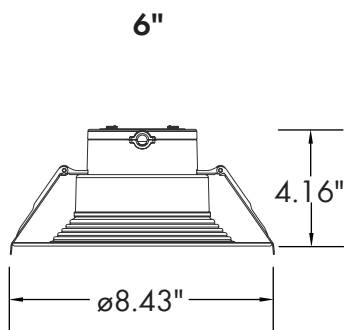

DIMENSIONS

Field Adjustable
Lumen & CCT Switches

Ceiling Cutout

Size	Hole Size
6"	ø6 19/64"
8"	ø8 5/64"
10"	ø8 31/32"

LUMEN OUTPUT

SKU	Size (in)	Wattage (W)	Delivered Lumens (lm)	Efficacy (lm/W)	Delivered Lumens (lm)	Efficacy (lm/W)	Delivered Lumens (lm)	Efficacy (lm/W)
FL-6-L-C-U-D-90CRI	6	12/17/22	1296 [Low]	108	1694 [Med]	99.64	2194 [High]	99.72
FL-8-L-C-U-D-90CRI	8	17/24/30	1871 [Low]	110	2621 [Med]	109	3273 [High]	109
FL-10-L-C-U-D-90CRI	10	22/30/38	2356 [Low]	107	3141 [Med]	104	3892 [High]	102