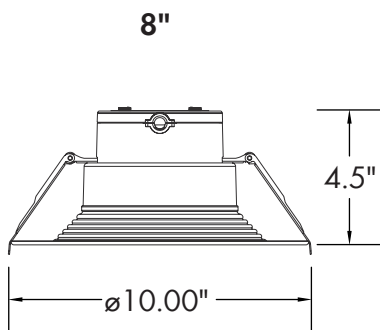

DIMENSIONS

Field Adjustable
Lumen & CCT Switches

Ceiling Cutout

Size	Hole Size
6"	ø6 19/64"
8"	ø8 5/64"
10"	ø8 31/32"

LUMEN OUTPUT

SKU	Size (in)	Wattage (W)	Delivered Lumens (lm)	Efficacy (lm/W)	Delivered Lumens (lm)	Efficacy (lm/W)	Delivered Lumens (lm)	Efficacy (lm/W)
FL-6-L-C-U-D-90CRI	6	12/17/22	1296 [Low]	108	1694 [Med]	99.64	2194 [High]	99.72
FL-8-L-C-U-D-90CRI	8	17/24/30	1871 [Low]	110	2621 [Med]	109	3273 [High]	109
FL-10-L-C-U-D-90CRI	10	22/30/38	2356 [Low]	107	3141 [Med]	104	3892 [High]	102