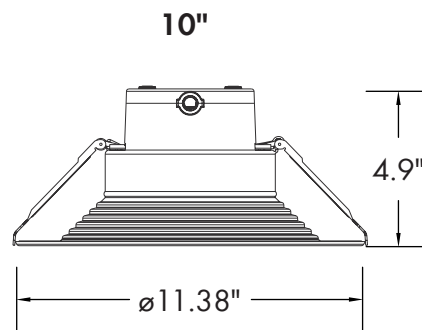

DIMENSIONS

Field Adjustable
Lumen & CCT Switches

Ceiling Cutout

Size	Hole Size
6"	ø6 19/64"
8"	ø8 5/64"
10"	ø8 31/32"

LUMEN OUTPUT

SKU	Size (in)	Wattage (W)	Delivered Lumens (lm)	Efficacy (lm/W)	Delivered Lumens (lm)	Efficacy (lm/W)	Delivered Lumens (lm)	Efficacy (lm/W)
FL-6-L-C-U-D-90CRI	6	12/17/22	1296 [Low]	108	1694 [Med]	99.64	2194 [High]	99.72
FL-8-L-C-U-D-90CRI	8	17/24/30	1871 [Low]	110	2621 [Med]	109	3273 [High]	109
FL-10-L-C-U-D-90CRI	10	22/30/38	2356 [Low]	107	3141 [Med]	104	3892 [High]	102