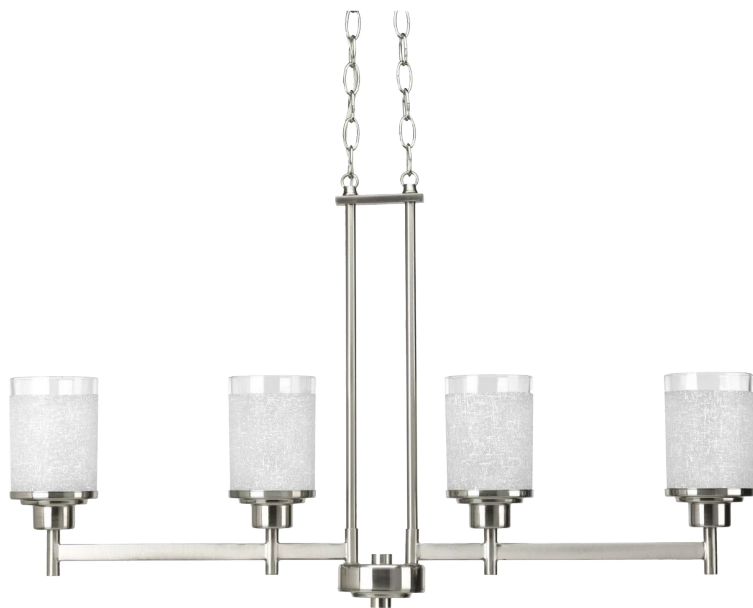

## Roy™ Chandelier IV Fixture

Ceiling Mount

#### Construction

- Steel with Powder Coated Paint
- Satin Nickel
- Antique Bronze

## ORDERING INFORMATION

EXAMPLE: ROY-CH-5A19-3420-SN

ROY-CH			
Series	Quantity/Bulb Type	Size	Finish
ROY-CH	4A19 - 4 Light/A19 Bulb	3420 - W: 34.5" x H: 20"	SN - Satin Nickel AB - Antique Bronze