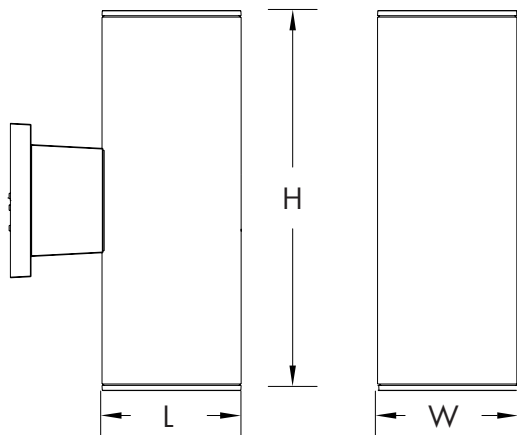

Cylinder Lighting Up & Down Wall Mount Square

Flush Mount Wall Fixture

DIMENSIONS

SKU	Length (L)	Width (W)	Height (H)
CUDWS-0424-XX-XX	4.72"	4.72"	11.81"
CUDWS-0636-XX-XX	5.90"	5.90"	17.71"

LUMEN OUTPUT

SKU	Size (in)	Wattage (W)	Delivered Lumens (lm)	Efficacy (lm/W)
CUDWS-0424-40-XX	4	24	2160	90
CUDWS-0636-40-XX	6	36	3240	90