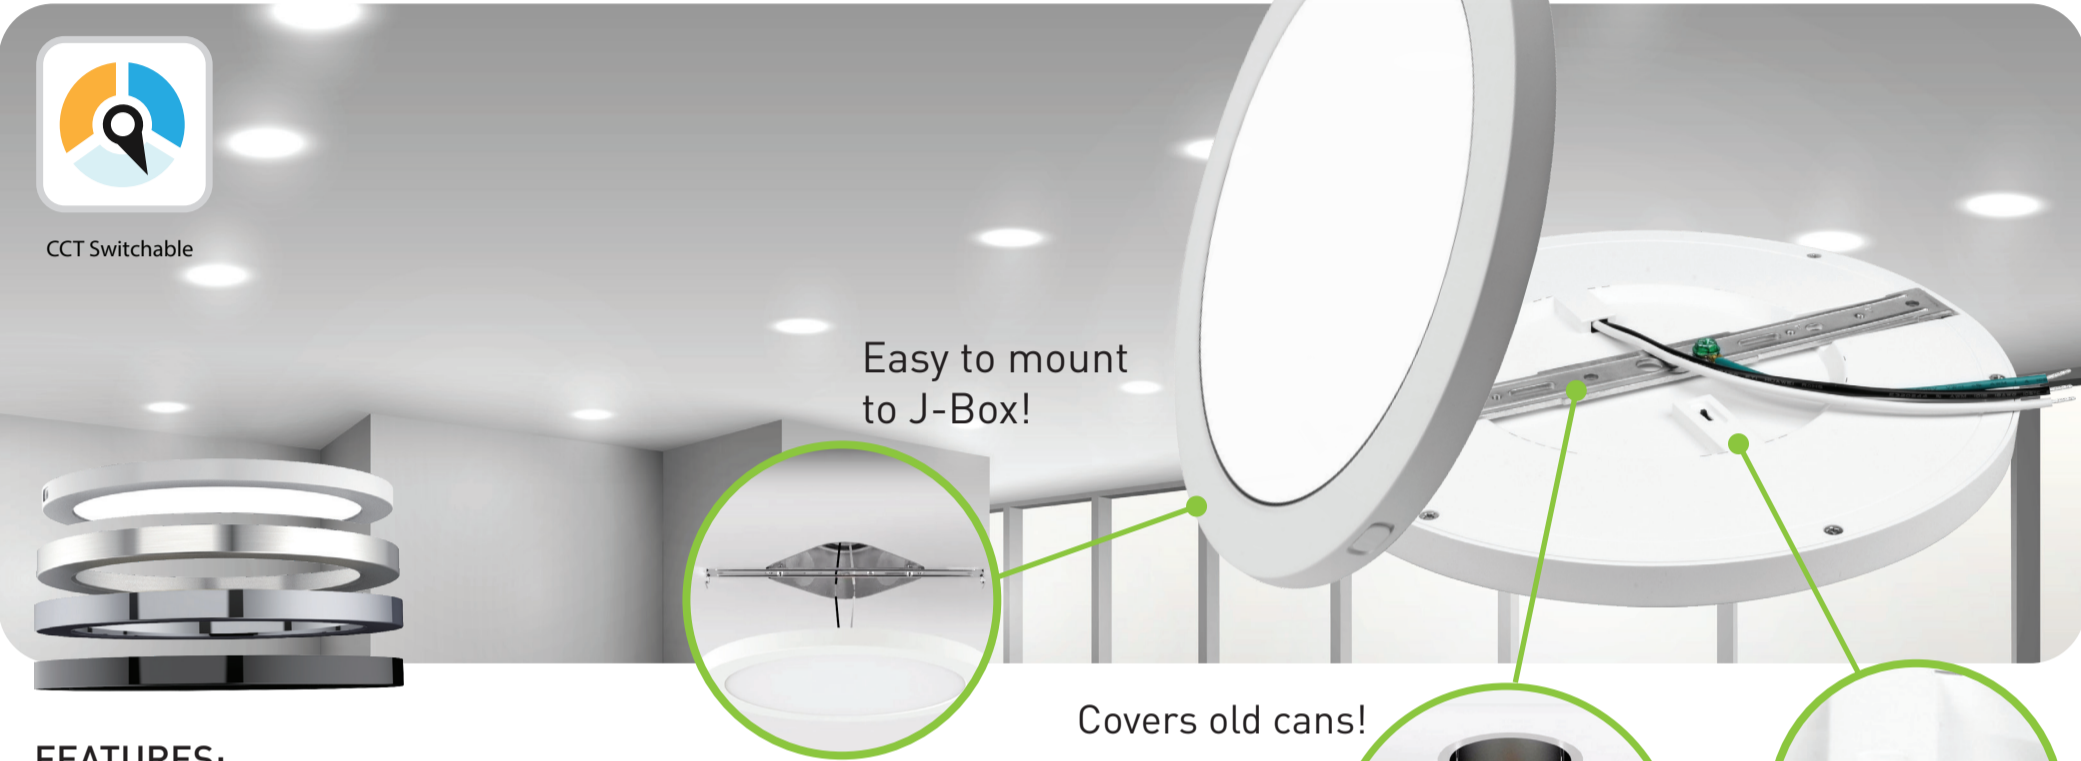

**ThinTek™ Mini R**

CCT Switchable

Easy to mount  
to J-Box!

Covers old cans!

**FEATURES:**

90+ CRI

Phase/TRIAC  
Dimming

Damp  
Location

120VAC

277VAC  
Option

CCT Switchable  
3000K, 4000K, 5000K

**ThinTek™ Mini S**

CCT Switchable

Rotatable after  
mounting!

CCT Switchable  
3000K, 4000K, 5000K