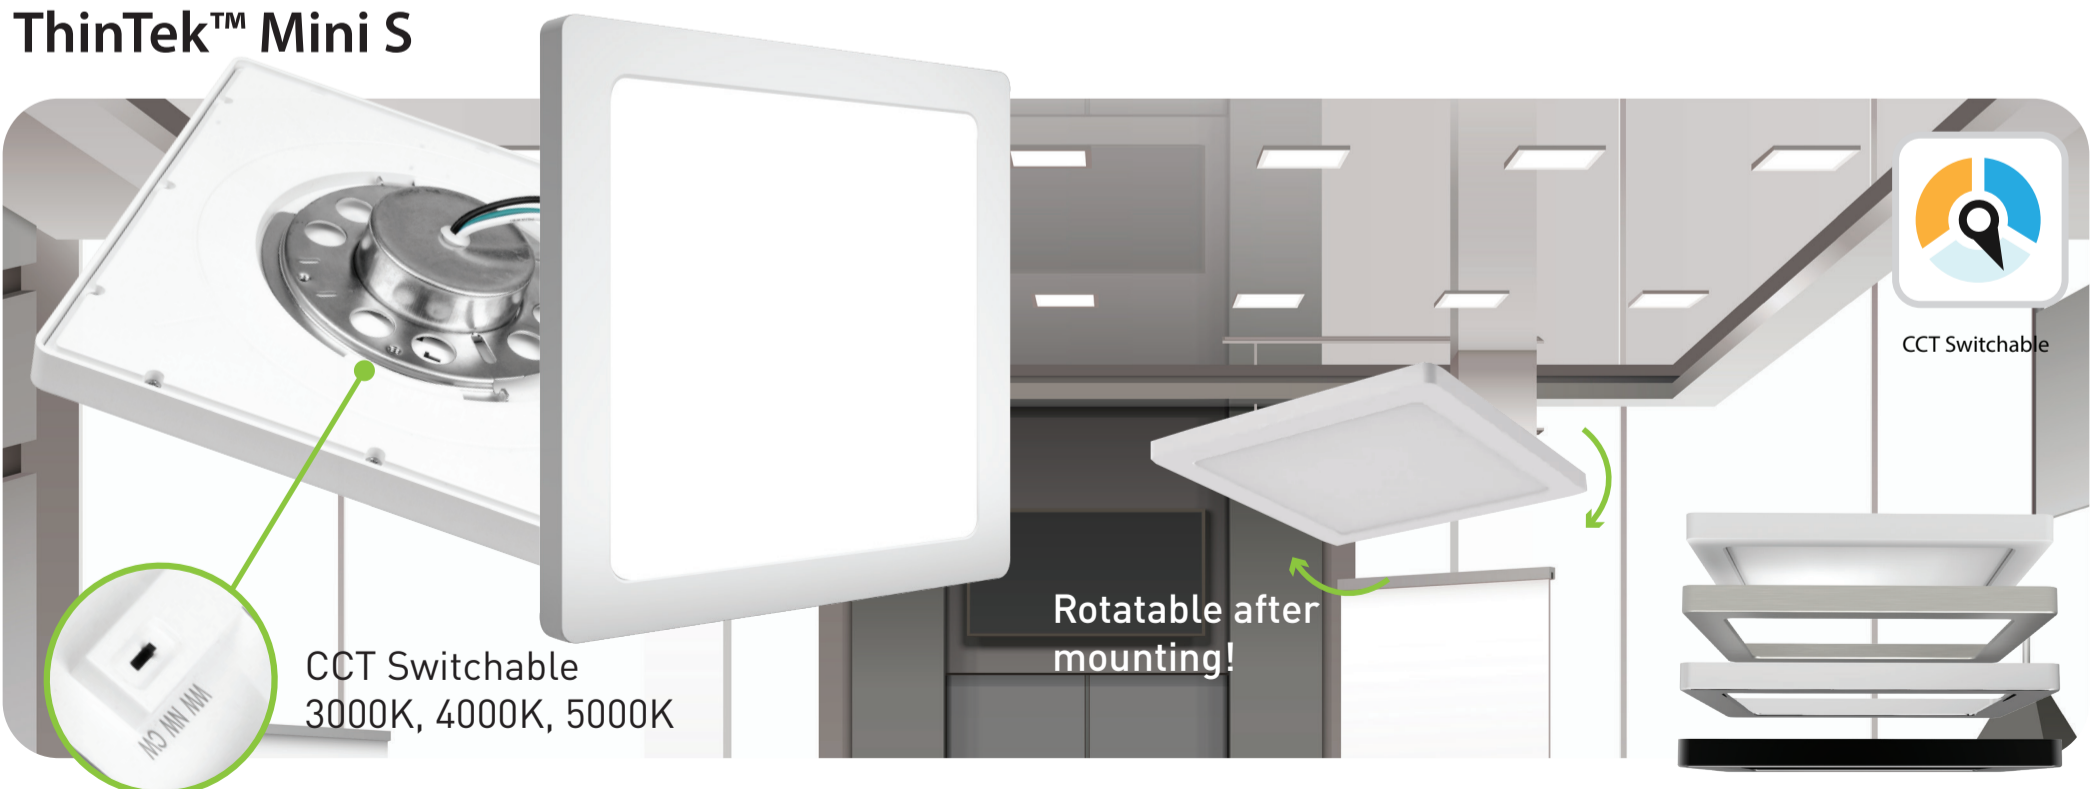

**ThinTek™ Mini R**

CCT Switchable

Easy to mount  
to J-Box!

Covers old cans!

**FEATURES:**

90+ CRI

Phase/TRIAC  
Dimming

Damp  
Location

120VAC

277VAC  
Option

CCT Switchable  
3000K, 4000K, 5000K

**ThinTek™ Mini S**

CCT Switchable

Rotatable after  
mounting!

CCT Switchable  
3000K, 4000K, 5000K