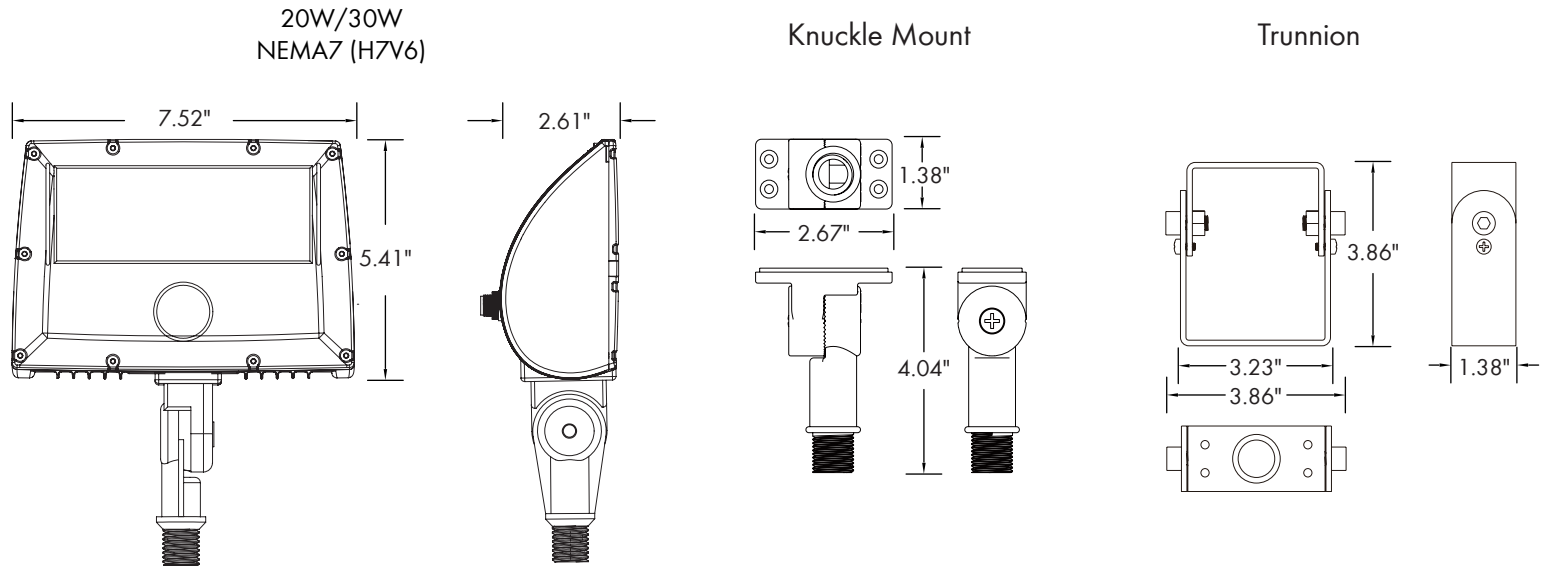

**ORDERING INFORMATION** **EXAMPLE: IPF-XS-20-50-U-D0-D-07-KN**

Series	Size	Wattage	CCT	Input Voltage	Controls Option	Finish	Distribution	Mount
IPF	XS - Extra Small	20 - 20W 30 - 30W	30 - 3000K 40 - 4000K 50 - 5000K 57 - 5700K	U - 120-277VAC	D0 (Without Control Sensors) PH (Button Photocell)	D - Dark Bronze G - Matte Gray* B - Matte Black* W - Matte White*	05 - NEMA5 [H5V5] 07 - NEMA7 [H7V6]	KN - Knuckle Mount TR - Trunnion

- Accessories**
- IPF-XS-TV (Top Visor)
  - IPF-XS-BV (Bottom Visor)
  - IPF-XS-WG (Wire Guard)
  - IPF-SP10 (Surge Protection 10kV/5kA)

DIMENSIONS

Weight: 5.5 lb.

LUMEN OUTPUT

SKU	Size	Wattage (W)	Delivered Lumens (lm)	Efficacy (lm/W)
IPF-XS-20-50-U-D0-D-07-KN	Extra Small	20	2700	135
IPF-XS-30-50-U-D0-D-07-KN	Extra Small	30	4050	135