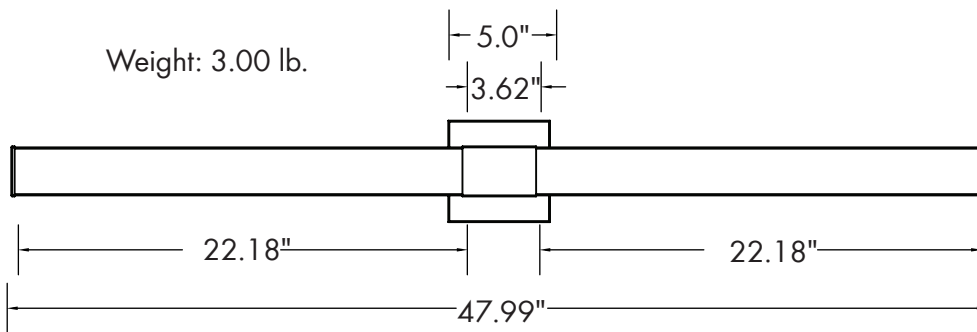

Lumen Output

- 2'/24W: 1,700lm
- 3'/30W: 2,200lm
- 4'/38W: 3,000lm

Warranty

- 5 Year Warranty
 See warranty documentation for more information.

ORDERING INFORMATION **EXAMPLE: MVR-24-24-C-BN**

Series	Size	Wattage	CCT	Finish
MVR	24 - 24" 36 - 36" 48 - 48"	24 - 24W 30 - 30W 38 - 38W	C - 2700K/3000K/3500K/4000K/5000K	BN - Brushed Nickel BK - Black*

DIMENSIONS

LUMEN OUTPUT

SKU	Size (in)	Wattage (W)	Delivered Lumens (lm)	Efficacy (lm/W)
MVR-24-24-C-BN	24	24	1700	71
MVR-36-30-C-BN	36	30	2200	73
MVR-48-35-C-BN	48	38	3000	79