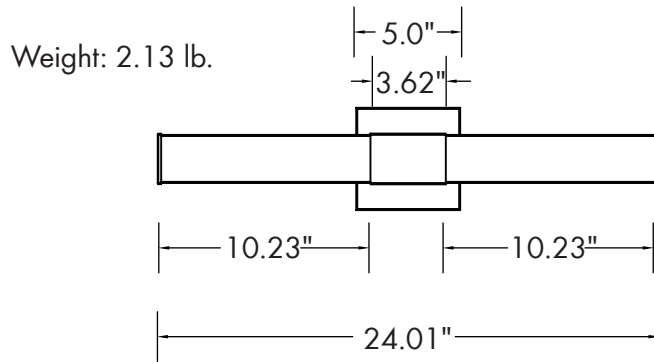

Lumen Output

- 2'/24W: 1,700lm
- 3'/30W: 2,200lm
- 4'/38W: 3,000lm

Warranty

- 5 Year Warranty
 See warranty documentation for more information.

ORDERING INFORMATION **EXAMPLE: MVR-24-24-C-BN**

Series	Size	Wattage	CCT	Finish
MVR	24 - 24" 36 - 36" 48 - 48"	24 - 24W 30 - 30W 38 - 38W	C - 2700K/3000K/3500K/4000K/5000K	BN - Brushed Nickel BK - Black*

DIMENSIONS

LUMEN OUTPUT

SKU	Size (in)	Wattage (W)	Delivered Lumens (lm)	Efficacy (lm/W)
MVR-24-24-C-BN	24	24	1700	71
MVR-36-30-C-BN	36	30	2200	73
MVR-48-35-C-BN	48	38	3000	79