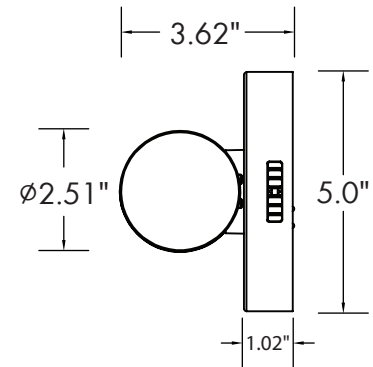

Lumen Output

- 2'/24W: 1,700lm
- 3'/30W: 2,200lm
- 4'/38W: 3,000lm

Warranty

- 5 Year Warranty
 See warranty documentation for more information.

ORDERING INFORMATION **EXAMPLE: MVR-24-24-C-BN**

Series	Size	Wattage	CCT	Finish
MVR	24 - 24" 36 - 36" 48 - 48"	24 - 24W 30 - 30W 38 - 38W	C - 2700K/3000K/3500K/4000K/5000K	BN - Brushed Nickel BK - Black*

DIMENSIONS

LUMEN OUTPUT

SKU	Size (in)	Wattage (W)	Delivered Lumens (lm)	Efficacy (lm/W)
MVR-24-24-C-BN	24	24	1700	71
MVR-36-30-C-BN	36	30	2200	73
MVR-48-35-C-BN	48	38	3000	79