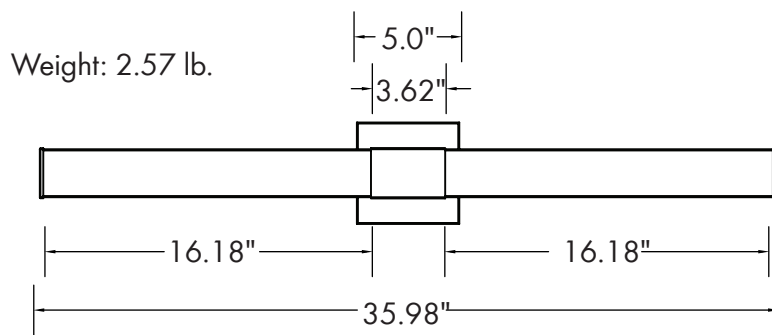

Lumen Output

- 2'/24W: 1,700lm
- 3'/30W: 2,200lm
- 4'/38W: 3,000lm

Warranty

- 5 Year Warranty
 See warranty documentation for more information.

ORDERING INFORMATION **EXAMPLE: MVR-24-24-C-BN**

Series	Size	Wattage	CCT	Finish
MVR	24 - 24" 36 - 36" 48 - 48"	24 - 24W 30 - 30W 38 - 38W	C - 2700K/3000K/3500K/4000K/5000K	BN - Brushed Nickel BK - Black*

DIMENSIONS

LUMEN OUTPUT

SKU	Size (in)	Wattage (W)	Delivered Lumens (lm)	Efficacy (lm/W)
MVR-24-24-C-BN	24	24	1700	71
MVR-36-30-C-BN	36	30	2200	73
MVR-48-35-C-BN	48	38	3000	79