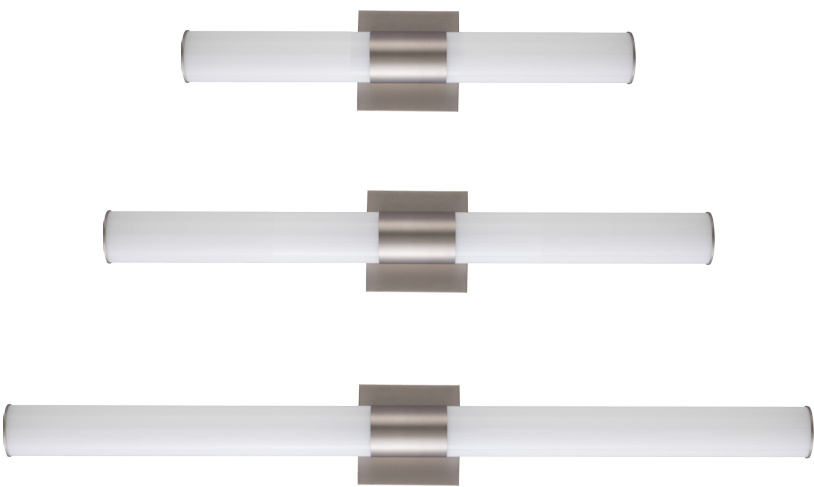

Date:	
Project Name:	
SKU #:	

Modern Vanity Round
Wall Mounted

APPLICATIONS

Bathroom, Bedroom, Dressing Room, Etc

FEATURES

- | | |
|---|--|
| <p>Construction</p> <ul style="list-style-type: none"> - Die-formed Cold-Rolled Steel - Powder Coated Paint <p>Electrical & Technical</p> <ul style="list-style-type: none"> - Input Voltage: 120V - Input Frequency: 60Hz - Projected L70 > 50,000 hrs - PF: >0.9 - CRI: >90 - THD: <20% - CCT Selectable: 2700K/ 3000K/ 3500K/4000K/5000K - Operating Temp.: -4°F ~ 104°F - Damp Location Rated <p>Controls</p> <ul style="list-style-type: none"> - Triac Dimming | <p>Finish</p> <ul style="list-style-type: none"> - Brushed Nickel - Black* <p>Optical</p> <ul style="list-style-type: none"> - Acrylic Diffuser - 150° Beam Angle <p>Installation/Mounting</p> <ul style="list-style-type: none"> - Wall Mounted <p>Compliance</p> <ul style="list-style-type: none"> - JA8 TITLE 24 Compliant |
|---|--|

Dimmer Compatibility List:

Leviton: 6633-P, 6631-L, 6681, 6613-P, IPI06-1LZ, VPE06, IPE04-1LZ, 6674, 6615-P, 6672
 Lutron: S-600, 153P, 6633-P, RRD-10ND, DVCL-153P, AY-600P, CTCL-153P, S-600P, TGCL-153P, S603PG, LGCL-153PL, LG-600P, MA-600, D-600P, D-600PH-DK, MACL-153M, CTELV-303P, DV-600P, DV600P, SELV-300P, VTELV-600M-B, SCL-153P, DVELV-303P, NLV-600, RRD-6NA-WH, MAELV-600-WH, PD-6WCL-WH, DVLV-600P
 Legrand: LS603PWV, RHCL453P, RH703P, ADPD703H

Lumen Output

- 2'/24W: 1,700lm
- 3'/30W: 2,200lm
- 4'/38W: 3,000lm

Warranty

- 5 Year Warranty
 See warranty documentation for more information.

ORDERING INFORMATION **EXAMPLE: MVR-24-24-C-BN**

Series	Size	Wattage	CCT	Finish
MVR	24 - 24" 36 - 36" 48 - 48"	24 - 24W 30 - 30W 38 - 38W	C - 2700K/3000K/3500K/4000K/5000K	BN - Brushed Nickel BK - Black*

DIMENSIONS

LUMEN OUTPUT

SKU	Size (in)	Wattage (W)	Delivered Lumens (lm)	Efficacy (lm/W)
MVR-24-24-C-BN	24	24	1700	71
MVR-36-30-C-BN	36	30	2200	73
MVR-48-35-C-BN	48	38	3000	79