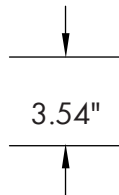

DIMENSIONS

Weight: 1.87 lb.

Weight: 2.53 lb.

LUMEN OUTPUT

SKU	Size (in)	Wattage (W)	Delivered Lumens (lm)	Efficacy (lm/W)
SRRC-1115-CC-XX	11	15	1100	73
SRRC-1425-CC-XX	14	25	1800	72