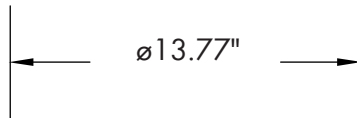

DIMENSIONS

Weight: 1.87 lb.

Weight: 2.53 lb.

LUMEN OUTPUT

SKU	Size (in)	Wattage (W)	Delivered Lumens (lm)	Efficacy (lm/W)
SRRC-1115-CC-XX	11	15	1100	73
SRRC-1425-CC-XX	14	25	1800	72