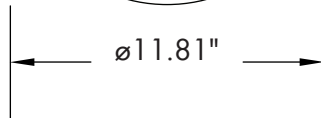

DIMENSIONS

Weight: 1.87 lb.

Weight: 2.53 lb.

LUMEN OUTPUT

SKU	Size (in)	Wattage (W)	Delivered Lumens (lm)	Efficacy (lm/W)
SRRC-1115-CC-XX	11	15	1100	73
SRRC-1425-CC-XX	14	25	1800	72