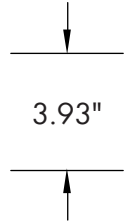

DIMENSIONS

Weight: 1.87 lb.

Weight: 2.53 lb.

LUMEN OUTPUT

SKU	Size (in)	Wattage (W)	Delivered Lumens (lm)	Efficacy (lm/W)
SRRC-1115-CC-XX	11	15	1100	73
SRRC-1425-CC-XX	14	25	1800	72