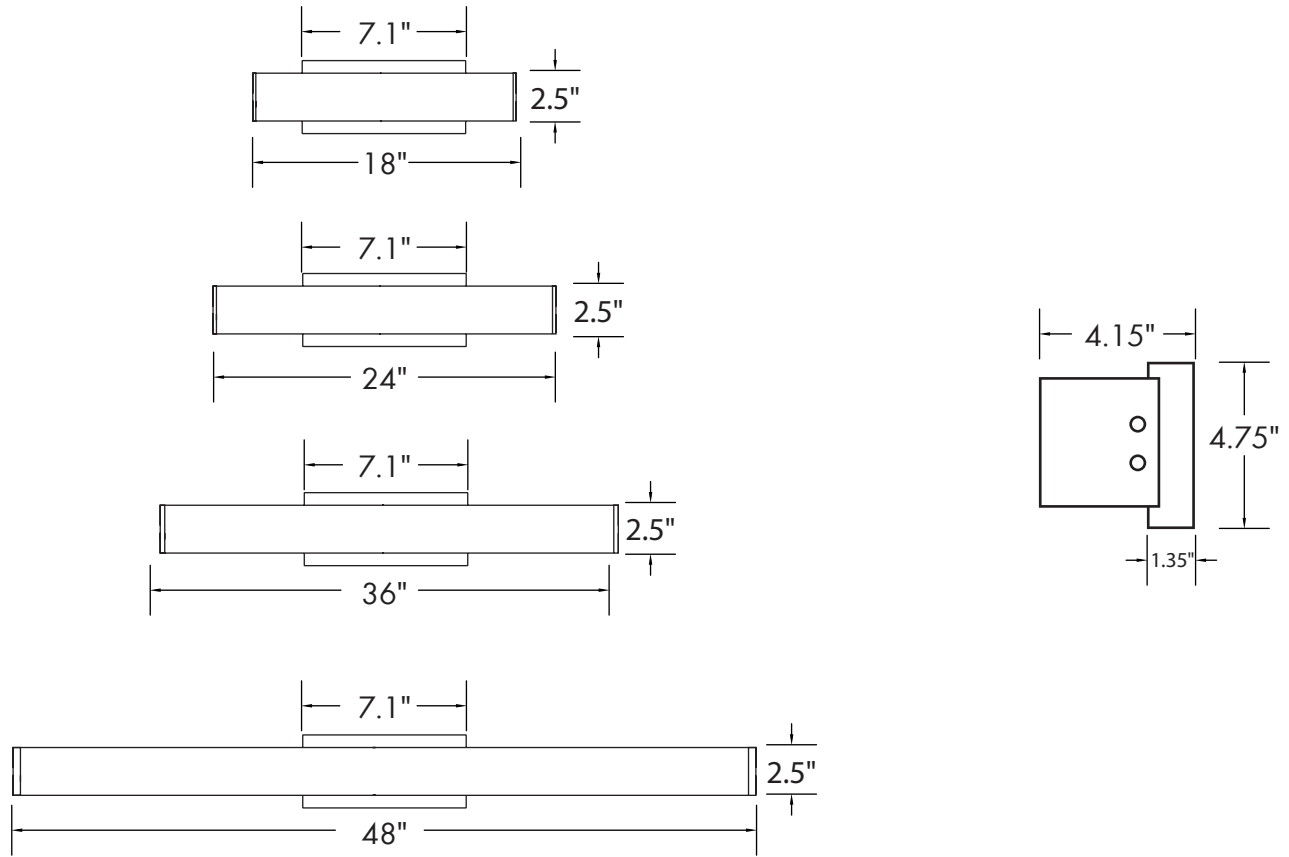

- | | |
|--|---|
| <p>Construction</p> <ul style="list-style-type: none"> - Die-formed Cold-Rolled Steel - Powder Coated Paint | <p>Finish</p> <ul style="list-style-type: none"> - Brushed Nickel - Black* - White* |
| <p>Electrical & Technical</p> <ul style="list-style-type: none"> - Input Voltage: 120V - Input Frequency: 60Hz - Projected L70 > 50,000 hrs - PF: >0.95 - CRI: >80 or >90* [Option] - THD: <20% - CCT Selectable: 2700K/ 3000K/ 3500K/4000K/5000K - Operating Temp.: -4°F ~ 113°F - Damp Location Rated | <p>Optical</p> <ul style="list-style-type: none"> - High Transmission - White Acrylic Lens - 270° Beam Angle <p>Installation/Mounting</p> <ul style="list-style-type: none"> - Wall Mounted |
| <p>Controls</p> <ul style="list-style-type: none"> - Triac Dimming | <p>Compliance</p> <ul style="list-style-type: none"> - JA8 TITLE 24 Compliant at 90CRI |
| <p>Dimmer Compatibility List:</p> <p>Leviton: IPL06-10Z, 6672-1LW, 6674-POW, DLS06-1LZ</p> <p>Lutron: TGCL-153P, MACL-153M, CTCL-153P, PD-6WCL</p> | |
| <p>Lumen Output</p> <ul style="list-style-type: none"> • 1.5'/20W: 1,400lm • 2'/25W: 1,725lm • 3'/30W: 2,100lm • 4'/35W: 2,450lm | <p>Warranty</p> <ul style="list-style-type: none"> - 5 Year Warranty See warranty documentation for more information. |

ORDERING INFORMATION **EXAMPLE: VF1-2425-CC-BN**

VF1				
Series	Size/Wattage	CCT	Finish	CRI Option
VF1	1820 - 18"/20W 2425 - 24"/25W 3630 - 36"/30W 4835 - 48"/35W	CC - 2700K/3000K/3500K/4000K/5000K	BN - Brushed Nickel BK - Black* WH - White*	90CRI (Option*)

DIMENSIONS

LUMEN OUTPUT

SKU	Size (in)	Wattage (W)	Delivered Lumens (lm)	Efficacy (lm/W)
VF1-1820-CC-BN	18	20	1400	70
VF1-2425-CC-BN	24	25	1725	70
VF1-3630-CC-BN	36	30	2100	70
VF1-4835-CC-BN	48	35	2450	70