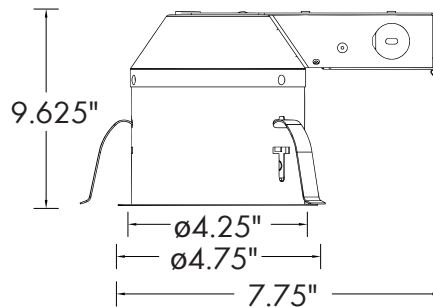

DIMENSIONS

LUMEN OUTPUT

SKU	Size (in)	Wattage (W)	(2700K)		(3000K)		(3500K)		(4000K)		(5000K)	
			Delivered Lumens (lm)	Efficacy (lm/W)	Delivered Lumens (lm)	Efficacy (lm/W)	Delivered Lumens (lm)	Efficacy (lm/W)	Delivered Lumens (lm)	Efficacy (lm/W)	Delivered Lumens (lm)	Efficacy (lm/W)
DR-0410-CC	4	10	670	67	707	70	736	73	752	75	744	74
DR-0615-CC	6	15	969	64	1035	69	1110	74	1158	77	1093	72

ACCESSORIES

ACCESSORIES

**IC
RATED**

4", 6"
New Construction Housing
(Option)

TGS-408-SH

TGS-608-SH

**IC
RATED**

4", 6"
Remodel Housing
(Option)