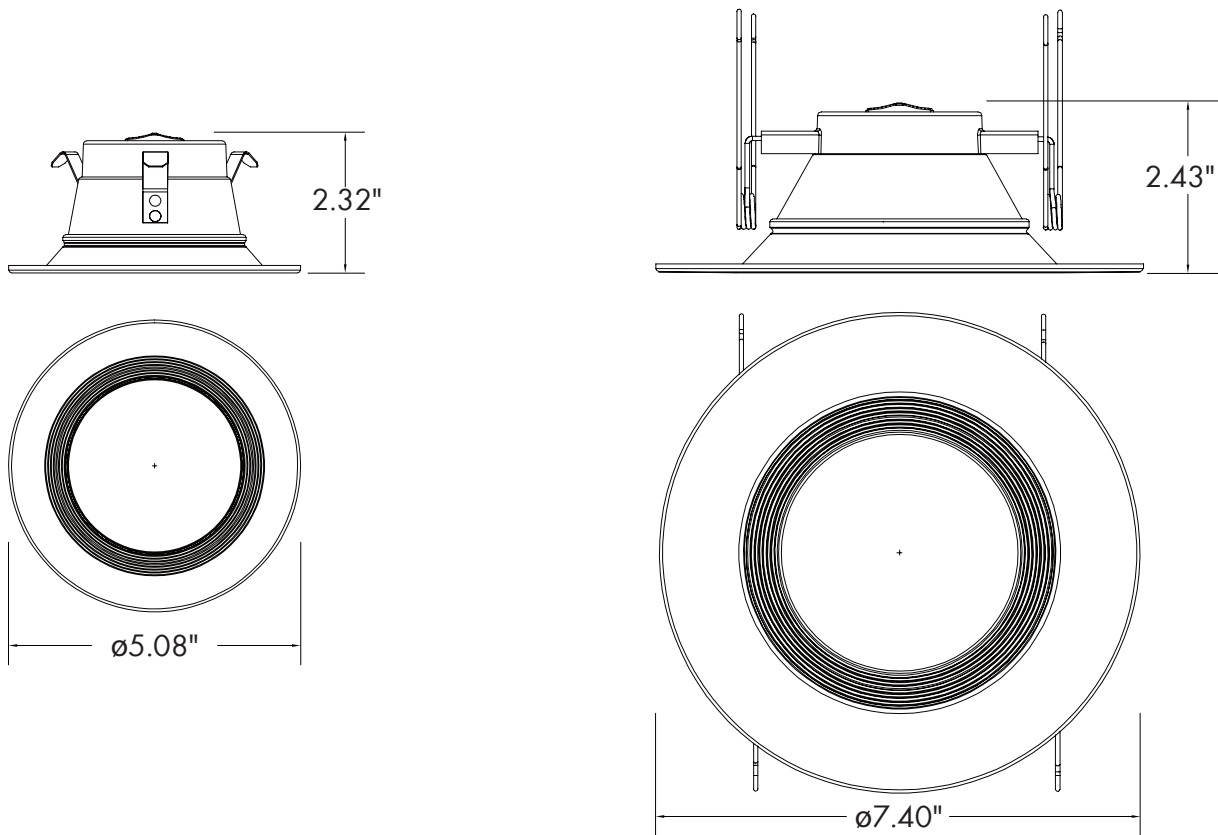

DIMENSIONS

LUMEN OUTPUT

SKU	Size (in)	Wattage (W)	(2700K)		(3000K)		(3500K)		(4000K)		(5000K)	
			Delivered Lumens (lm)	Efficacy (lm/W)	Delivered Lumens (lm)	Efficacy (lm/W)	Delivered Lumens (lm)	Efficacy (lm/W)	Delivered Lumens (lm)	Efficacy (lm/W)	Delivered Lumens (lm)	Efficacy (lm/W)
DR-0410-CC	4	10	670	67	707	70	736	73	752	75	744	74
DR-0615-CC	6	15	969	64	1035	69	1110	74	1158	77	1093	72