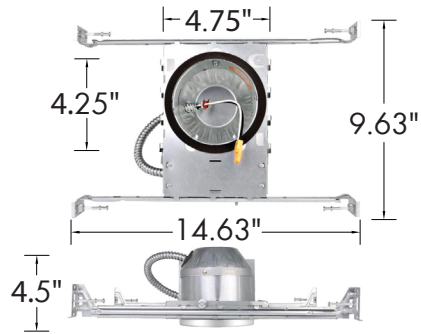

DIMENSIONS

LUMEN OUTPUT

SKU	Size (in)	Wattage (W)	(2700K)		(3000K)		(3500K)		(4000K)		(5000K)	
			Delivered Lumens (lm)	Efficacy (lm/W)	Delivered Lumens (lm)	Efficacy (lm/W)	Delivered Lumens (lm)	Efficacy (lm/W)	Delivered Lumens (lm)	Efficacy (lm/W)	Delivered Lumens (lm)	Efficacy (lm/W)
DR-0410-CC	4	10	670	67	707	70	736	73	752	75	744	74
DR-0615-CC	6	15	969	64	1035	69	1110	74	1158	77	1093	72

ACCESSORIES

ACCESSORIES

**IC
RATED**

4", 6"
New Construction Housing
(Option)

TGS-408-SH

TGS-608-SH

**IC
RATED**

4", 6"
Remodel Housing
(Option)