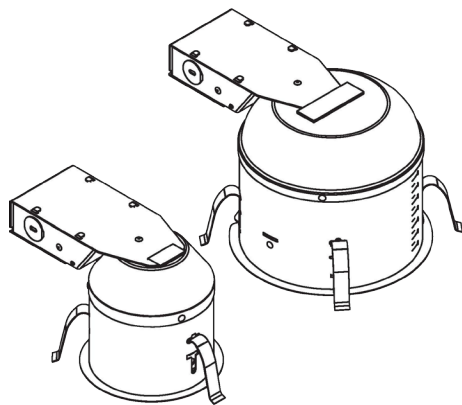

DIMENSIONS

LUMEN OUTPUT

SKU	Size (in)	Wattage (W)	(2700K)		(3000K)		(3500K)		(4000K)		(5000K)	
			Delivered Lumens (lm)	Efficacy (lm/W)	Delivered Lumens (lm)	Efficacy (lm/W)	Delivered Lumens (lm)	Efficacy (lm/W)	Delivered Lumens (lm)	Efficacy (lm/W)	Delivered Lumens (lm)	Efficacy (lm/W)
DR-0410-CC	4	10	670	67	707	70	736	73	752	75	744	74
DR-0615-CC	6	15	969	64	1035	69	1110	74	1158	77	1093	72

ACCESSORIES

ACCESSORIES

**IC
RATED**

4", 6"
New Construction Housing
(Option)

TGS-408-SH

TGS-608-SH

**IC
RATED**

4", 6"
Remodel Housing
(Option)