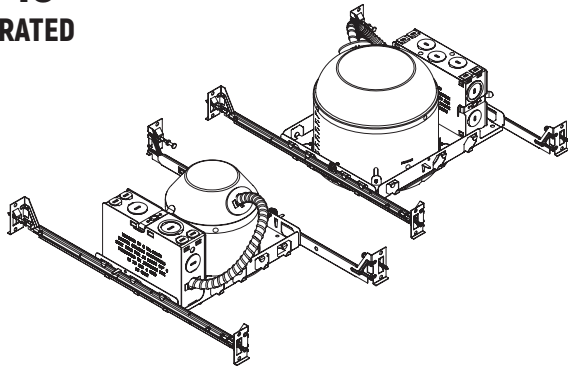

DIMENSIONS

LUMEN OUTPUT

SKU	Size (in)	Wattage (W)	(2700K)		(3000K)		(3500K)		(4000K)		(5000K)	
			Delivered Lumens (lm)	Efficacy (lm/W)	Delivered Lumens (lm)	Efficacy (lm/W)	Delivered Lumens (lm)	Efficacy (lm/W)	Delivered Lumens (lm)	Efficacy (lm/W)	Delivered Lumens (lm)	Efficacy (lm/W)
DR-0410-CC	4	10	670	67	707	70	736	73	752	75	744	74
DR-0615-CC	6	15	969	64	1035	69	1110	74	1158	77	1093	72

ACCESSORIES

ACCESSORIES

**IC
RATED**

4", 6"
New Construction Housing
(Option)

TGS-408-SH

TGS-608-SH

**IC
RATED**

4", 6"
Remodel Housing
(Option)