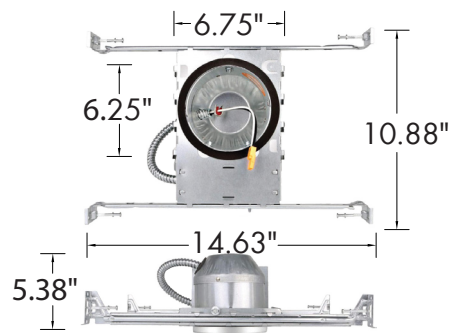

DIMENSIONS

LUMEN OUTPUT

SKU	Size (in)	Wattage (W)	(2700K)		(3000K)		(3500K)		(4000K)		(5000K)	
			Delivered Lumens (lm)	Efficacy (lm/W)	Delivered Lumens (lm)	Efficacy (lm/W)	Delivered Lumens (lm)	Efficacy (lm/W)	Delivered Lumens (lm)	Efficacy (lm/W)	Delivered Lumens (lm)	Efficacy (lm/W)
DR-0410-CC	4	10	670	67	707	70	736	73	752	75	744	74
DR-0615-CC	6	15	969	64	1035	69	1110	74	1158	77	1093	72

ACCESSORIES

ACCESSORIES

**IC
RATED**

4", 6"
New Construction Housing
(Option)

TGS-408-SH

TGS-608-SH

**IC
RATED**

4", 6"
Remodel Housing
(Option)