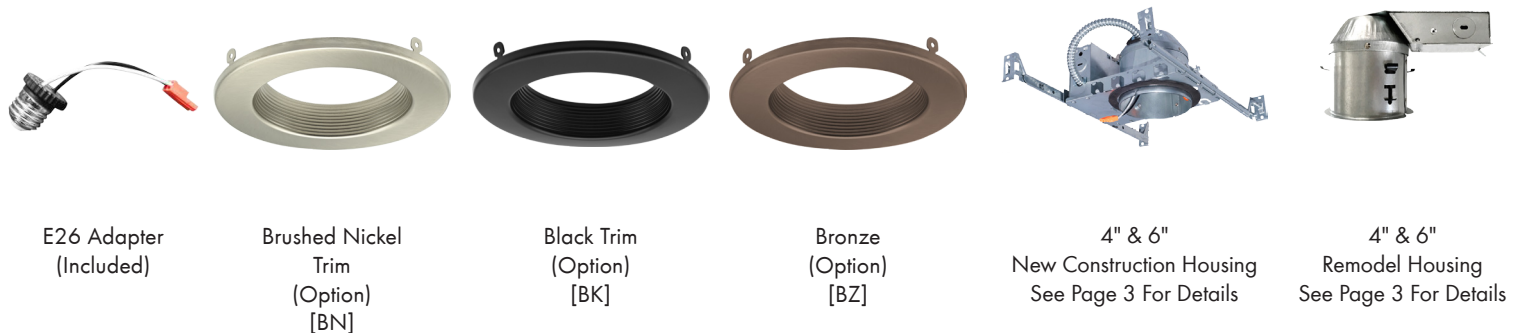

ACCESSORIES