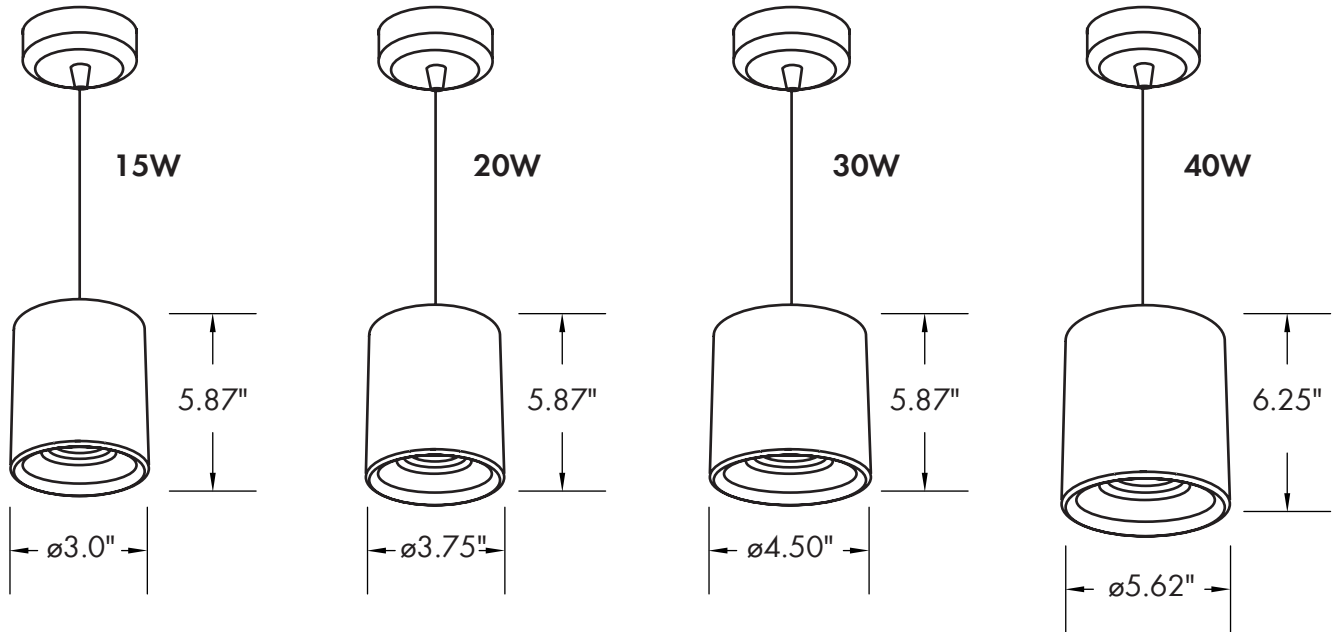

**Installation/Mounting**

- Pendant Mount:
  - 3.3' Cable [Standard]
  - 3.3' Stem [Standard] [Custom Length\*]
- Surface Mount

**Controls**

- Triac Dimming [Option]
- 0-10 Dimming [Option]

**Warranty**

- 5 Year Warranty  
See warranty documentation for more information.

**Lumen Output**

- 15W: 1,200lm
- 20W: 1,600lm
- 30W: 2,400lm
- 40W: 3,200lm

**HOUSING FINISHES**

**REFLECTOR FINISHES**

**ORDERING INFORMATION** **EXAMPLE: HXR-0305-15-30-15-D-BK-WH-CM**

Series	Size	Wattage	CCT	Beam Angle	Dimming	Finish	Reflector	Mounting Option
HXR	0305 - D: 3"x H: 5"	15 - 15W	27 - 2700K	15 - 15°	D - Triac Dimming D1 - 0-10V Dimming	BK - Black WH - White	BK - Black WH - White SV - Silver	CM - Cable Mount [3.3'] ST - Stem Mount [3.3'] SM - Surface Mount
	0305 - D: 3"x H: 5"	20 - 20W	30 - 3000K	30 - 30°				
	0405 - D: 4"x H: 5"	30 - 30W	35 - 3500K	45 - 45°				
	0506 - D: 5"x H: 6"	40 - 40W	40 - 4000K					

DIMENSIONS

Pendant Mount

Surface Mount

LUMEN OUTPUT

SKU	Size [DxH] (in)	Wattage (W)	Delivered Lumens (lm)	Efficacy (lm/W)
HXR-0305-15-30-15-D-BK-WH-XX	ø3 x 6	15	1200	80
HXR-0305-20-30-15-D-BK-WH-XX	ø3.75 x 6	20	1400	70
HXR-0405-30-30-15-D-BK-WH-XX	ø4.5 x 6	30	2400	80
HXR-0506-40-30-15-D-BK-WH-XX	ø5.6 x 6	40	3200	80