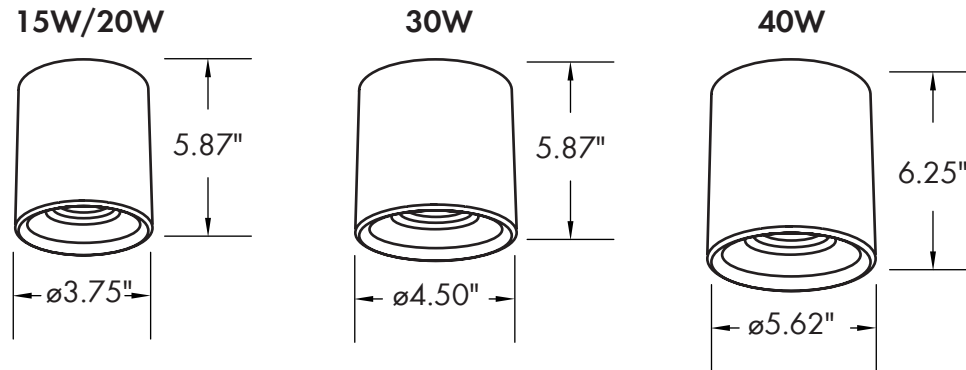

**Installation/Mounting**

- Pendant Mount:
  - 3.3' Cable [Standard]
  - 3.3' Stem [Standard] [Custom Length\*]
- Surface Mount

**Controls**

- Triac Dimming [Option]
- 0-10 Dimming [Option]

**Warranty**

- 5 Year Warranty  
See warranty documentation for more information.

**Lumen Output**

- 15W: 1,200lm
- 20W: 1,600lm
- 30W: 2,400lm
- 40W: 3,200lm

**HOUSING FINISHES**

**REFLECTOR FINISHES**

**ORDERING INFORMATION** **EXAMPLE: HXR-0305-15-30-15-D-BK-WH-CM**

Series	Size	Wattage	CCT	Beam Angle	Dimming	Finish	Reflector	Mounting Option
HXR	0305 - D: 3"x H: 5"	15 - 15W	27 - 2700K	15 - 15°	D - Triac Dimming D1 - 0-10V Dimming	BK - Black WH - White	BK - Black WH - White SV - Silver	CM - Cable Mount [3.3'] ST - Stem Mount [3.3'] SM - Surface Mount
	0305 - D: 3"x H: 5"	20 - 20W	30 - 3000K	30 - 30°				
	0405 - D: 4"x H: 5"	30 - 30W	35 - 3500K	45 - 45°				
	0506 - D: 5"x H: 6"	40 - 40W	40 - 4000K					

DIMENSIONS

Pendant Mount

Surface Mount

LUMEN OUTPUT

SKU	Size [DxH] (in)	Wattage (W)	Delivered Lumens (lm)	Efficacy (lm/W)
HXR-0305-15-30-15-D-BK-WH-XX	ø3 x 6	15	1200	80
HXR-0305-20-30-15-D-BK-WH-XX	ø3.75 x 6	20	1400	70
HXR-0405-30-30-15-D-BK-WH-XX	ø4.5 x 6	30	2400	80
HXR-0506-40-30-15-D-BK-WH-XX	ø5.6 x 6	40	3200	80