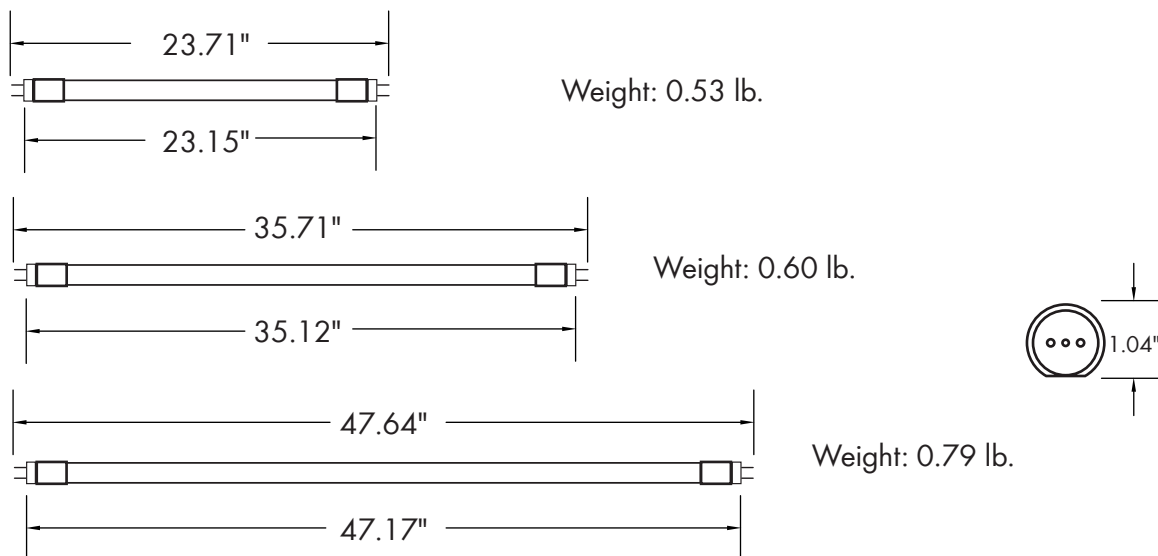

DIMENSIONS

LUMEN OUTPUT

SKU	Size (ft)	Wattage (W)	Delivered Lumens (lm)	Efficacy (lm/W)
832110-40-AB-P	2	10	1350	135
833110-40-AB-P	3	10	1350	135
834112-40-AB-P	4	12	1620	135
834115-40-AB-P	4	15	2025	135

BALLAST FACTOR

		Bare Lamp	Low Ballast Factor (0.78)	Normal Ballast Factor (0.88)	High Ballast Factor (1.10)
2'	Wattage	10W	9.2W	10.5W	12.5W
	Lumen	1350	1150	1350	1500
3'	Wattage	10W	9.2W	10W	12.5W
	Lumen	1350	1150	1350	1500
4'	Wattage	12W	12.5W	15.5W	16.5W
	Lumen	1620	1500	1860	1980
	Wattage	15W	14.2W	16.5W	17.8W
	Lumen	2025	1704	1980	2136

ACCESSORIES