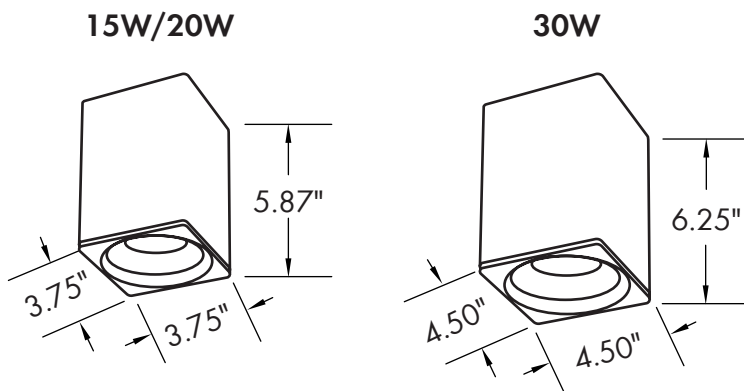

Lumen Output

- 15W: 1,200lm
- 20W: 1,600lm
- 30W: 2,400lm

HOUSING FINISHES

REFLECTOR FINISHES

ORDERING INFORMATION **EXAMPLE: HXS-0305-15-30-15-D-BK-WH-CM**

Series	Size	Wattage	CCT	Beam Angle	Dimming	Finish	Reflector	Mounting Option
HXS	0305 - L: 3" x W: 3" x H: 5"	15 - 15W	27 - 2700K	15 - 15°	D - Triac Dimming D1 - 0-10V Dimming	BK - Black WH - White	BK - Black WH - White SV - Silver	CM - Cable Mount [3.3'] ST - Stem Mount [3.3'] SM - Surface Mount
	0305 - L: 3" x W: 3" x H: 5"	20 - 20W	30 - 3000K	30 - 30°				
	0406 - L: 4" x W: 4" x H: 6"	30 - 30W	35 - 3500K 40 - 4000K	45 - 45°				

DIMENSIONS

Pendant Mount

Surface Mount

LUMEN OUTPUT

SKU	Size [LxWxH] (in)	Wattage (W)	Delivered Lumens (lm)	Efficacy (lm/W)
HXS-0305-15-30-15-D-BK-WH-XX	3 x 3 x 5.5	15	1200	80
HXS-0305-20-30-15-D-BK-WH-XX	3.75 x 3.75 x 5.8	20	1600	70
HXS-0405-30-30-15-D-BK-WH-XX	4.5 x 4.5 x 6	30	2400	80