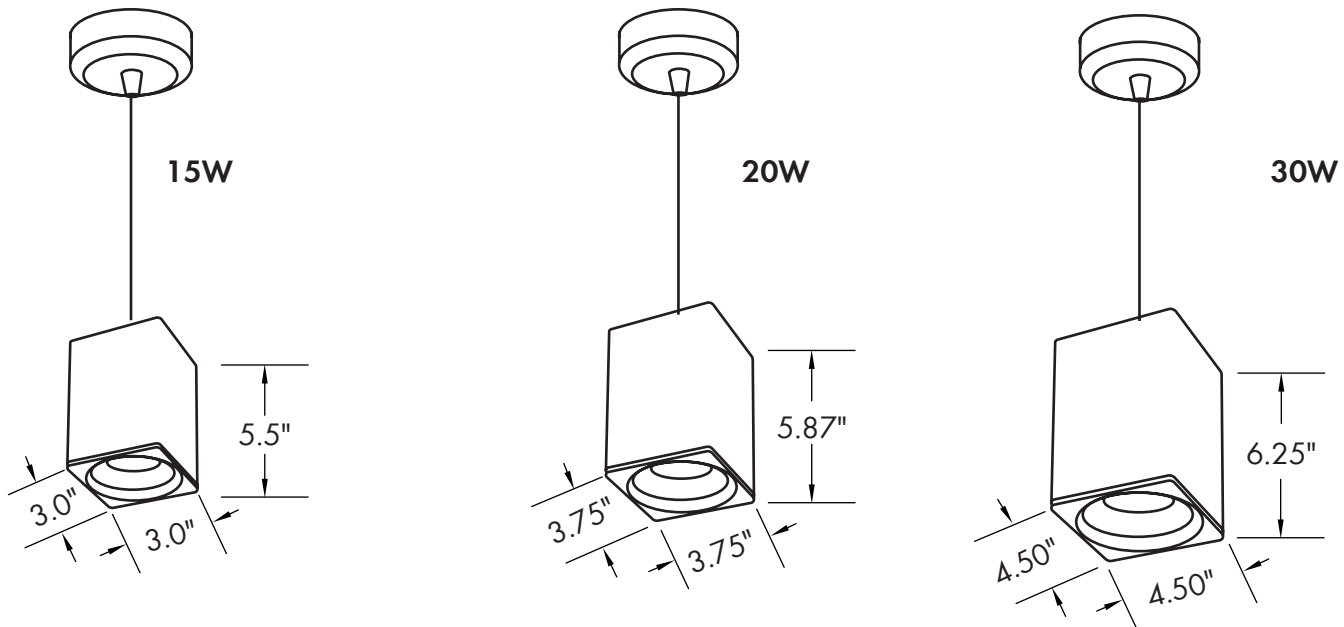

Installation/Mounting

- Pendant Mount:
 - 3.3' Cable [Standard]
 - 3.3' Stem [Standard] [Custom Length*]
- Surface Mount

Controls

- Triac Dimming [Option]
- 0-10 Dimming [Option]

Warranty

- 5 Year Warranty
See warranty documentation for more information.

Lumen Output

- 15W: 1,200lm
- 20W: 1,600lm
- 30W: 2,400lm

HOUSING FINISHES

REFLECTOR FINISHES

ORDERING INFORMATION **EXAMPLE: HXS-0305-15-30-15-D-BK-WH-CM**

Series	Size	Wattage	CCT	Beam Angle	Dimming	Finish	Reflector	Mounting Option
HXS	0305 - L: 3" x W: 3" x H: 5"	15 - 15W	27 - 2700K	15 - 15°	D - Triac Dimming D1 - 0-10V Dimming	BK - Black WH - White	BK - Black WH - White SV - Silver	CM - Cable Mount [3.3'] ST - Stem Mount [3.3'] SM - Surface Mount
	0305 - L: 3" x W: 3" x H: 5"	20 - 20W	30 - 3000K	30 - 30°				
	0406 - L: 4" x W: 4" x H: 6"	30 - 30W	35 - 3500K 40 - 4000K	45 - 45°				

DIMENSIONS

Pendant Mount

Surface Mount

LUMEN OUTPUT

SKU	Size [LxWxH] (in)	Wattage (W)	Delivered Lumens (lm)	Efficacy (lm/W)
HXS-0305-15-30-15-D-BK-WH-XX	3 x 3 x 5.5	15	1200	80
HXS-0305-20-30-15-D-BK-WH-XX	3.75 x 3.75 x 5.8	20	1600	70
HXS-0405-30-30-15-D-BK-WH-XX	4.5 x 4.5 x 6	30	2400	80