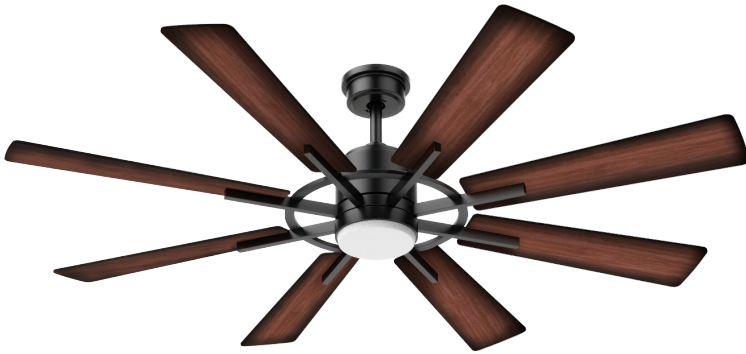

| | |
|---------------|--|
| Date: | |
| Project Name: | |
| SKU #: | |

60"/72"/80" Supreme™ Series

Modern Ceiling Fan

Room Size

625~1000 ft²

HOUSING FINISH

Matte
White

Matte
Black

Satin
Nickel

Chrome

BLADE FINISH

Walnut

APPLICATIONS

Great Room, large Bonus Room / Large Game Room

FEATURES

Constructions

Housing Material: Metal

Housing Finish:

- Matte White
- Matte Black
- Satin Nickel*
- Chrome*

Blade Material: 8 Plywood Blades

Blade Finish:

- Walnut

Blade Pitch: 12°

Lens/Shade Material: PC

Fan Diameter: 60", 72", or 80"

Light Source: Intergated LED, 20W. 1800lm, [3000K] [CRI>80]

Mounting: Pendant

Downrod Length: 6"

Motor: DC Motor [188 x15 mm], Reversible 6-Speed

Electrical

Input Voltage: 120VAC