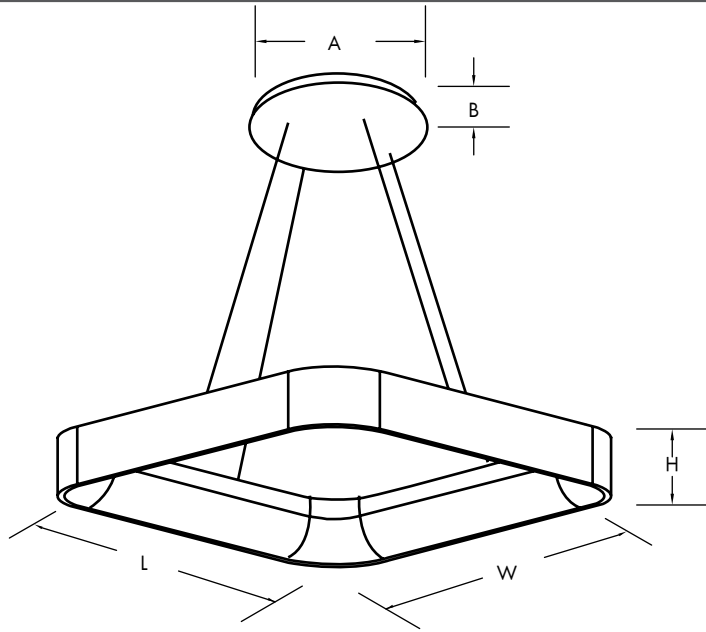

**DIMENSIONS**

**Suspended Mount**

Wattage	Fixture			Canopy	
	Length (L)	Width (W)	Height (H)	Diameter (A)	Height (B)
15W	14.2"	14.2"	3.5"	∅10.0"	2.0"
25W	17.7"	17.7"	3.5"	∅10.0"	2.0"
36W	23.6"	23.6"	3.5"	∅10.0"	2.0"
50W	31.5"	31.5"	3.5"	∅10.0"	2.0"

**Surface Mount**

Wattage	Fixture		
	Length (L)	Width (W)	Height (H)
15W	14.2"	14.2"	4.6"
25W	17.7"	17.7"	4.6"
36W	23.6"	23.6"	4.6"
50W	31.5"	31.5"	4.6"

**LUMEN OUTPUT**

SKU	Wattage (W)	Delivered Lumens (lm)	Efficacy (lm/W)
ORB-S-14-15-40-U-D1-BK-CM10	15	1050	70
ORB-S-18-25-40-U-D1-BK-CM10	25	1750	70
ORB-S-24-36-40-U-D1-BK-CM10	36	2520	70
ORB-S-32-50-40-U-D1-BK-CM10	50	3500	70