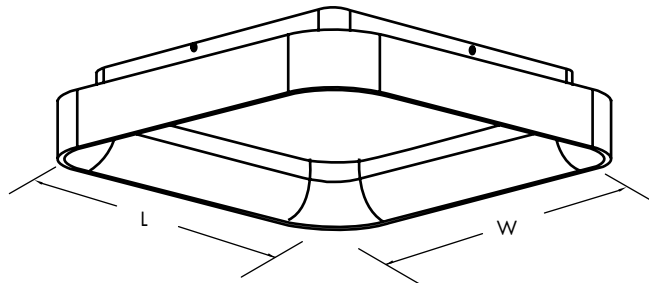

**DIMENSIONS**

**Suspended Mount**

Wattage	Fixture			Canopy	
	Length (L)	Width (W)	Height (H)	Diameter (A)	Height (B)
15W	14.2"	14.2"	3.5"	∅10.0"	2.0"
25W	17.7"	17.7"	3.5"	∅10.0"	2.0"
36W	23.6"	23.6"	3.5"	∅10.0"	2.0"
50W	31.5"	31.5"	3.5"	∅10.0"	2.0"

**Surface Mount**

Wattage	Fixture		
	Length (L)	Width (W)	Height (H)
15W	14.2"	14.2"	4.6"
25W	17.7"	17.7"	4.6"
36W	23.6"	23.6"	4.6"
50W	31.5"	31.5"	4.6"

**LUMEN OUTPUT**

SKU	Wattage (W)	Delivered Lumens (lm)	Efficacy (lm/W)
ORB-S-14-15-40-U-D1-BK-CM10	15	1050	70
ORB-S-18-25-40-U-D1-BK-CM10	25	1750	70
ORB-S-24-36-40-U-D1-BK-CM10	36	2520	70
ORB-S-32-50-40-U-D1-BK-CM10	50	3500	70