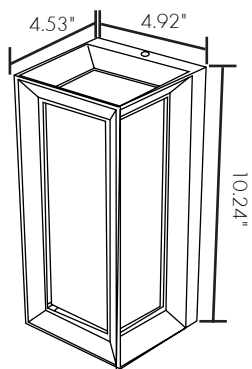

Date:	
Project Name:	
SKU #:	

Selene™ II Outdoor Wall Mount

Wall Mounted

DIMENSIONS

APPLICATIONS

Exterior Lighting (Landscape, Backyard, Garden, Pathways, Doorways, and Entryways, Etc.)

FEATURES

Construction

Optical

- White PC Lens
- Beam Angle: 180°

Installation/Mounting

- Wall Mounted

Controls

- No Dimming [Standard]

Lumen Output

- 10"/12W: 960lm