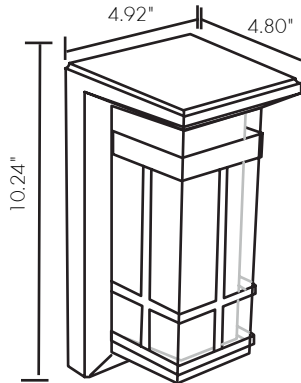

Date:	
Project Name:	
SKU #:	

**Selene™ V Outdoor Wall Mount**  
Wall Mounted

**DIMENSIONS**

**APPLICATIONS**

Exterior Lighting (Landscape, Backyard, Garden, Pathways, Doorways, and Entryways, Etc.)

**FEATURES**

**Optical**

- White PC Lens
- Beam Angle: 270°

**Installation/Mounting**

- Wall Mounted

**Controls**

- No Dimming [Standard]

**Lumen Output**

- 10"/12W: 960lm

**Warranty**

- 5 Year Warranty  
See warranty documentation for more information.

**ORDERING INFORMATION**

**EXAMPLE: SEL5-1012-27-BK**

SEL5			
Series	Size/Wattage	CCT	Finish
SEL5	1012 - 10"/12W	27 - 2700K 30 - 3000K 40 - 4000K 50 - 5000K	BK - Black