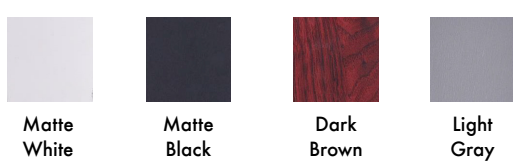

BLADE FINISH

APPLICATIONS

Master Bedroom, Kids Room, Living Room / Great Room, Bonus Room / Game Room, Kitchen, Bedroom Outdoor Sitting Area

FEATURES

Constructions

Housing Material: Metal
Housing Finish:
• Matte Black
• Matte White
• Bronze
• Light Gray
Blade Material: 4 ABS Blades
Blade Finish:
• Matte Black
• Matte White
• Dark Brown
• Light Gray
Blade Pitch: 12°
Lens/Shade Material: Acrylic
Fan Diameter: 52"
Light Source: Integated 19W, 1600lm, [3000K], 90CRI or No Light Kit [Option]
Mounting: Pendant or Surface Mounted
Downrod Length: 6"
Motor: AC Premium Silicon Steel Motor [153 x16 mm], Reversible 3-Speed

Electrical

Input Voltage: 120VAC
Dimmable: Yes [With Light Kit]
Controls: Wall Control [Light and Fan Speed]

Performance

Energy Use Average: 32W
Airflow Weighted-Average: 2895 CFM
Airflow [High]: 3842.99 CFM
Efficiency: 89 CFM/W
RPM/Low: 84-88 [0.22A, 14.2W]
RPM/High: 172-173 [0.4A, 48.16W]

Warranty

- 1 Year Warranty [Light Kit]
- 5 Year Warranty [Motor]
See warranty documentation for more information.

Not all products are Energy Star®. Please consult your TGS representative for more details.

ORDERING INFORMATION AL-52-MW-4-MW-1C-PM-WC

AL							
Series	Size	Housing Finish	Blades	Blades Finish	Light Source	Mounting	Controls
AL	52 - 52"	MW - Matte White MB - Matte Black BZ - Bronze LG - Light Gray	4 - 4 Blades	MB - Matte Black MW - Matte White DB - Dark Brow LG - Light Gray	1C - Clipper Light NL - No Light Kit	PM - Pendant Mount SM - Surface Mount	RC - Remote Control WC - Wall Control

Option

AL-ES [Energy Star]