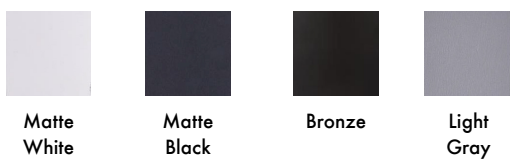

Date:	
Project Name:	
SKU #:	

52" Aello™ Series [Damp Location Rated]

Traditional Ceiling Fan

Room Size
225~400 ft²

HOUSING FINISH

BLADE FINISH

APPLICATIONS

Master Bedroom, Kids Room, Living Room / Great Room, Bonus Room / Game Room, Kitchen, Bedroom Outdoor Sitting Area

FEATURES

Constructions

Housing Material: Metal
 Housing Finish:
 • Matte Black
 • Matte White
 • Bronze
 • Light Gray
 Blade Material: 4 ABS Blades
 Blade Finish:
 • Matte Black
 • Matte White
 • Dark Brown
 • Light Gray
 Blade Pitch: 12°
 Lens/Shade Material: Acrylic
 Fan Diameter: 52"
 Light Source: Integated 19W, 1600lm, [3000K], 90CRI or No Light Kit [Option]
 Mounting: Pendant or Surface Mounted
 Downrod Length: 6"
 Motor: AC Premium Silicon Steel Motor [153 x16 mm], Reversible 3-Speed