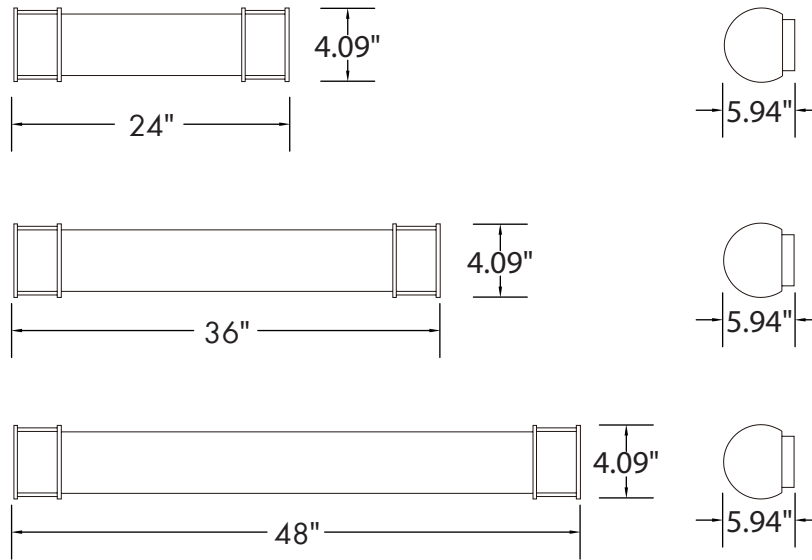

Optical

- High Transmission
- White Acrylic Lens
- 270° Beam Angle

Installation/Mounting

- Flush Wall Mounted

Controls

- Triac Dimming

Dimmer Compatibility List:

Leviton: IPL06-10Z, 6672-11W, 6674-P0W, DLS06-1LZ
Lutron: TGCL-153P, MACL-153M, CTCL-153P, PD-6WCL

Lumen Output

- 2'/25W: 2,000lm
- 3'/30W: 2,400lm
- 4'/35W: 2,800lm

Warranty

- 5 Year Warranty
See warranty documentation for more information.

ORDERING INFORMATION **EXAMPLE: VF-2425-CC-BN**

VF			
Series	Size/Wattage	CCT	Finish
VF	2425 - 24"/25W 3630 - 36"/30W 4835 - 48"/35W	CC - 2700K/3000K/3500K/4000K/5000K	BN - Brushed Nickel BK - Black* WH - White*

DIMENSIONS

LUMEN OUTPUT

SKU	Size (in)	Wattage (W)	Delivered Lumens (lm)	Efficacy (lm/W)
VF-2425-CC-BN	24	25	2000	80
VF-3630-CC-BN	36	30	2400	80
VF-4835-CC-BN	48	35	2800	80