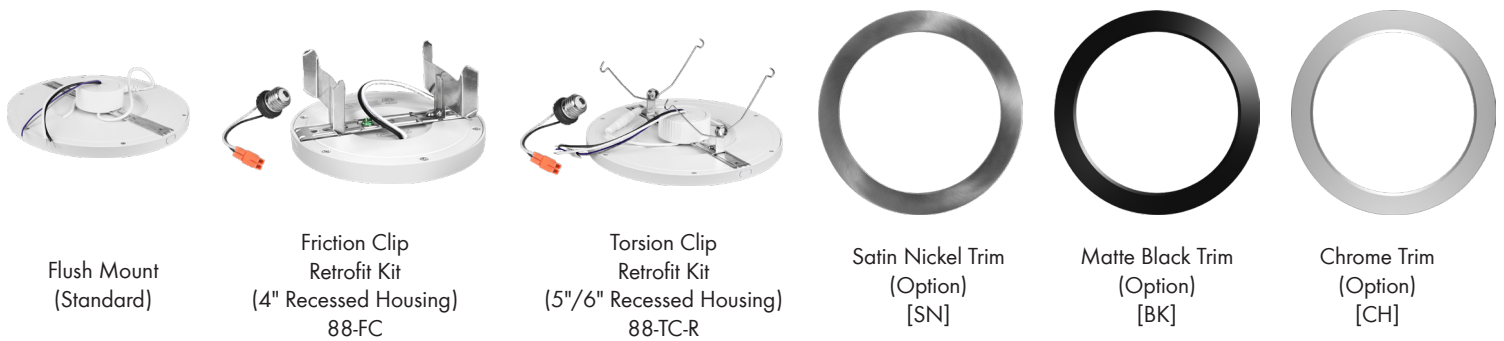

ACCESSORIES

Flush Mount
(Standard)

Friction Clip
Retrofit Kit
(4" Recessed Housing)
88-FC

Torsion Clip
Retrofit Kit
(5"/6" Recessed Housing)
88-TC-R

Satin Nickel Trim
(Option)
[SN]

Matte Black Trim
(Option)
[BK]

Chrome Trim
(Option)
[CH]