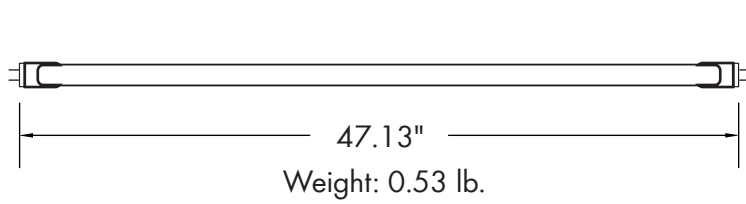

DIMENSIONS

LUMEN OUTPUT

SKU	Size (ft)	Wattage (W)	Delivered Lumens (lm)	Efficacy (lm/W)	Delivered Lumens (lm)	Efficacy (lm/W)	Delivered Lumens (lm)	Efficacy (lm/W)
8341-LS-C-AB	4'	15W/18W/20W	1950	130	2340	130	2600	130

ACCESSORIES