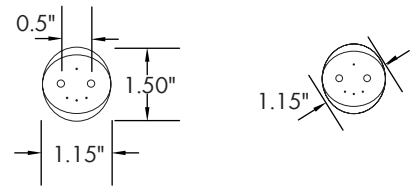

DIMENSIONS

LUMEN OUTPUT

SKU	Size (ft)	Wattage (W)	Delivered Lumens (lm)	Efficacy (lm/W)	Delivered Lumens (lm)	Efficacy (lm/W)	Delivered Lumens (lm)	Efficacy (lm/W)
8341-LS-C-AB	4'	15W/18W/20W	1950	130	2340	130	2600	130

ACCESSORIES