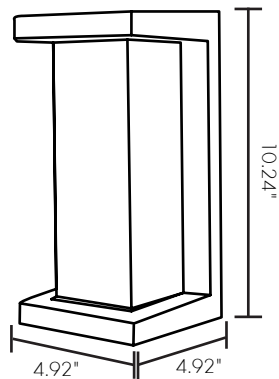

Date:	
Project Name:	
SKU #:	

Selene™ I Outdoor Wall Mount

Wall Mounted

DIMENSIONS

APPLICATIONS

Exterior Lighting (Landscape, Backyard, Garden, Pathways, Doorways, and Entryways, Etc.)

FEATURES

Construction

Optical

- White PC Lens
- Beam Angle: 270°

Installation/Mounting

- Wall Mounted

Controls

- No Dimming [Standard]

Lumen Output

- 10"/12W: 960lm

Warranty

- 5 Year Warranty
- See warranty documentation for more information.

ORDERING INFORMATION

EXAMPLE: SEL1-1012-27-BK

SEL1			
Series	Size/Wattage	CCT	Finish
SEL1	1012 - 10"/12W	27 - 2700K 30 - 3000K 40 - 4000K 50 - 5000K	BK - Black