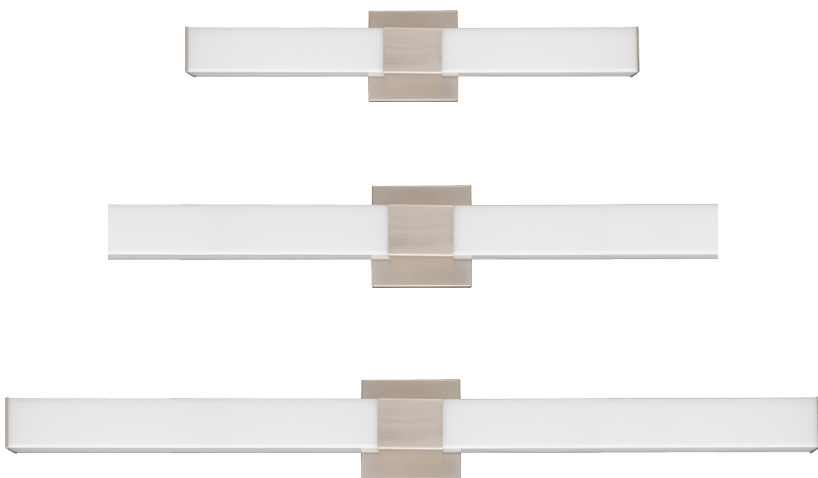

Date:	
Project Name:	
SKU #:	

**Modern Vanity Square**  
Wall Mounted

**APPLICATIONS**

Bathroom, Bedroom, Dressing Room, Etc

**FEATURES**

**Construction**

- Die-formed Cold-Rolled Steel
- Powder Coated Paint

**Optical**

- Acrylic Diffuser
- 150° Beam Angle

**Installation/Mounting**

- Wall Mounted

**Controls**

- Triac Dimming

**Compliance**

- JA8 TITLE 24 Compliant