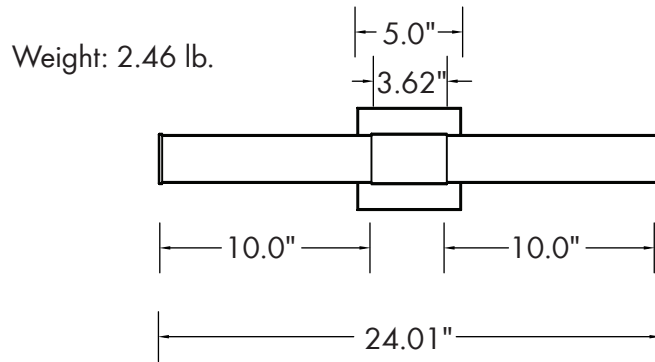

Legrand: LS603PWV, RHCL453P, RH703P, ADPD703H

**Lumen Output**

- 2'/24W: 1,500lm
- 3'/30W: 2,000lm
- 4'/38W: 2,800lm

**Warranty**

- 5 Year Warranty
- See warranty documentation for more information.

**ORDERING INFORMATION** **EXAMPLE: MVS-24-24-C-BN**

MVS				
Series	Size	Wattage	CCT	Finish
MVS	24 - 24" 36 - 36" 48 - 48"	24 - 24W 30 - 30W 38 - 38W	CC - 2700K/3000K/3500K/4000K/5000K	BN - Brushed Nickel BK - Black*

## DIMENSIONS

## LUMEN OUTPUT

SKU	Size (in)	Wattage (W)	Delivered Lumens (lm)	Efficacy (lm/W)
MVS-24-24-C-XX	24	24	1500	62
MVS-36-30-C-XX	36	30	2000	67
MVS-48-38-C-XX	48	38	2800	73