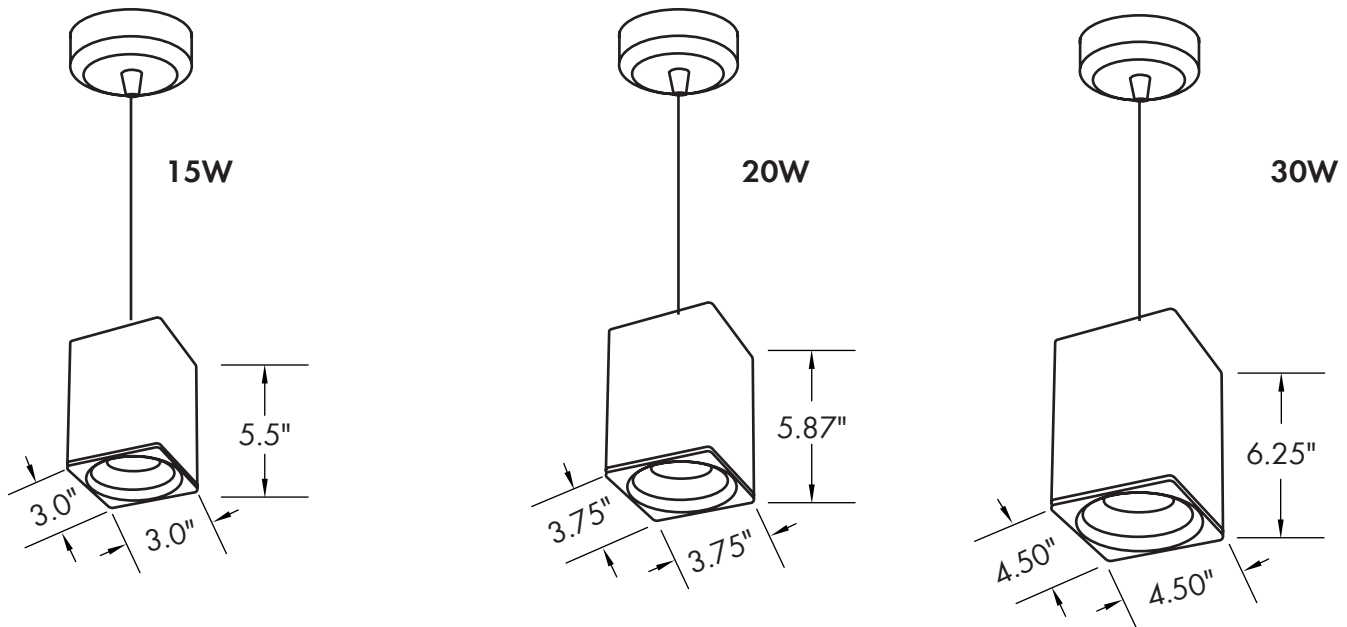

Installation/Mounting

- Pendant Mount:
 - Cable Adjustable to 3.3ft
 - 3.3' Stem [Standard] [Custom Length*]
- Surface Mount

Controls

- Triac Dimming [Option]
- 0-10 Dimming [Option]

Warranty

- 5 Year Warranty
See warranty documentation for more information.

Lumen Output

- 15W: 1,200lm
- 20W: 1,600lm
- 30W: 2,400lm

HOUSING FINISHES

REFLECTOR FINISHES

ORDERING INFORMATION **EXAMPLE: HXS-0305-15-30-15-D-BK-WH-CM**

Series	Size	Wattage	CCT	Beam Angle	Dimming	Finish	Reflector	Mounting Option
HXS	0305 - L: 3" x W: 3" x H: 5"	15 - 15W	27 - 2700K	15 - 15°	D - Triac Dimming D1 - 0-10V Dimming	BK - Black WH - White	BK - Black WH - White SV - Silver MB - Matte Black MW - Matte White MS - Matte Silver MB - Matte Bronze	CM - Cable Mount [3.3'] ST - Stem Mount [3.3'] SM - Surface Mount
	0306 - L: 3" x W: 3" x H: 6"	20 - 20W	30 - 3000K	30 - 30°				
	0406 - L: 4" x W: 4" x H: 6"	30 - 30W	35 - 3500K 40 - 4000K	45 - 45°				

DIMENSIONS

Pendant Mount

Surface Mount

LUMEN OUTPUT

SKU	Size [LxWxH] (in)	Wattage (W)	Delivered Lumens (lm)	Efficacy (lm/W)
HXS-0305-15-30-15-D-BK-WH-XX	3 x 3 x 5.5	15	1200	80
HXS-0306-20-30-15-D-BK-WH-XX	3.75 x 3.75 x 5.8	20	1600	70
HXS-0406-30-30-15-D-BK-WH-XX	4.5 x 4.5 x 6	30	2400	80