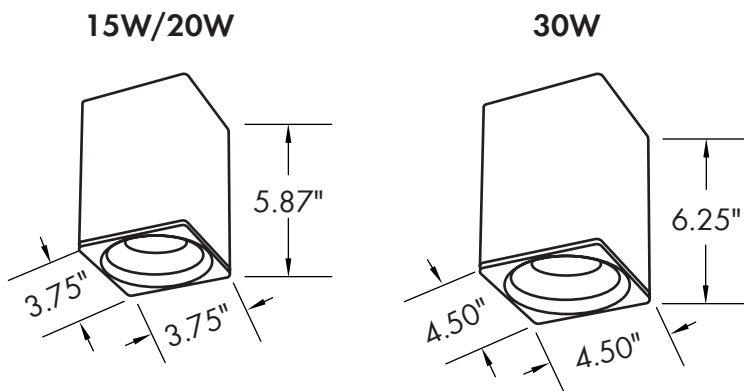

Lumen Output

- 15W: 1,200lm
- 20W: 1,600lm
- 30W: 2,400lm

HOUSING FINISHES

REFLECTOR FINISHES

ORDERING INFORMATION **EXAMPLE: HXS-0305-15-30-15-D-BK-WH-CM**

Series	Size	Wattage	CCT	Beam Angle	Dimming	Finish	Reflector	Mounting Option
HXS	0305 - L: 3" x W: 3" x H: 5"	15 - 15W	27 - 2700K	15 - 15°	D - Triac Dimming D1 - 0-10V Dimming	BK - Black WH - White	BK - Black WH - White SV - Silver MB - Matte Black MW - Matte White MS - Matte Silver MB - Matte Bronze	CM - Cable Mount [3.3'] ST - Stem Mount [3.3'] SM - Surface Mount
	0306 - L: 3" x W: 3" x H: 6"	20 - 20W	30 - 3000K	30 - 30°				
	0406 - L: 4" x W: 4" x H: 6"	30 - 30W	35 - 3500K 40 - 4000K	45 - 45°				

DIMENSIONS

Pendant Mount

Surface Mount

LUMEN OUTPUT

SKU	Size [LxWxH] (in)	Wattage (W)	Delivered Lumens (lm)	Efficacy (lm/W)
HXS-0305-15-30-15-D-BK-WH-XX	3 x 3 x 5.5	15	1200	80
HXS-0306-20-30-15-D-BK-WH-XX	3.75 x 3.75 x 5.8	20	1600	70
HXS-0406-30-30-15-D-BK-WH-XX	4.5 x 4.5 x 6	30	2400	80