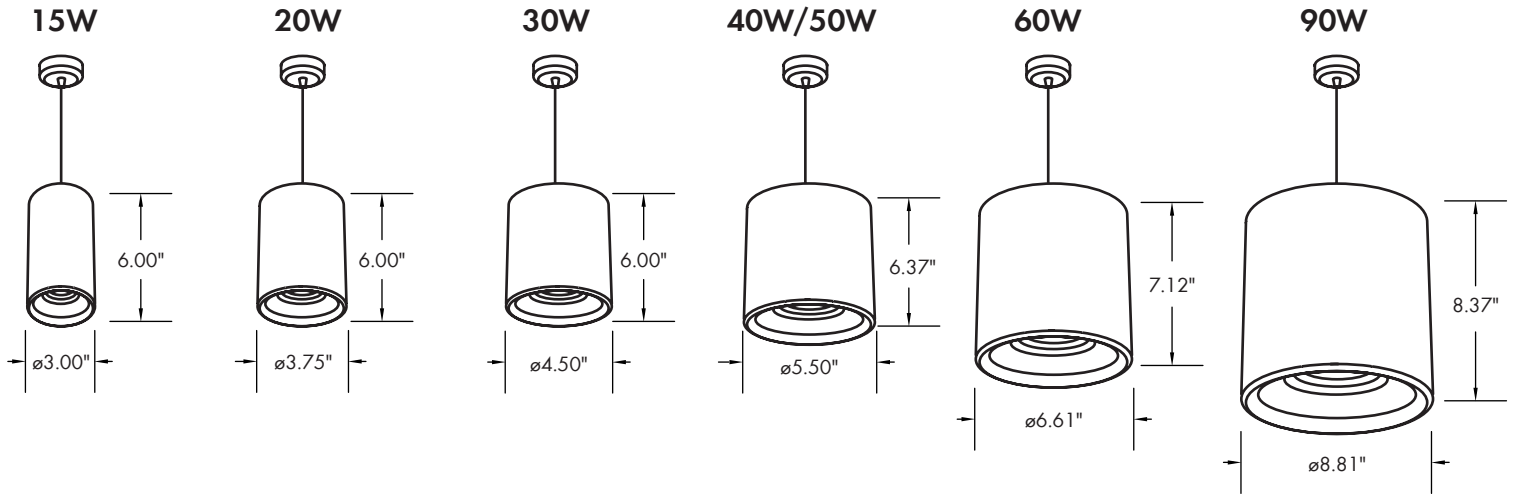

Installation/Mounting

- Pendant Mount:
 - Cable Adjustable to 3.3ft
 - 3.3' Stem [Standard] [Custom Length*]
- Surface Mount

Controls

- Triac Dimming [Option]
- 0-10 Dimming [Option]

Warranty

- 5 Year Warranty
- See warranty documentation for more information.

HOUSING FINISHES

Black White

REFLECTOR FINISHES

Black White Silver
Matte Black Matte White Matte Silver Matte Bronze

ORDERING INFORMATION **EXAMPLE: AQR-0306-15-30-20-D-BK-WH-CM**

Series	Size	Wattage	CCT	Beam Angle	Dimming	Finish	Reflector	Mounting Option
AQR	0306 - D: 3" x H: 6"	15 - 15W 20 - 20W	27 - 2700K 30 - 3000K	20 - 20° 40 - 40°	D - Triac Dimming D1 - 0-10V Dimming	BK - Black WH - White	BK - Black WH - White SV - Silver MB - Matte Black MW - Matte White MS - Matte Silver MB - Matte Bronze	CM - Cable Mount [3.3'] ST - Stem Mount [3.3'] SM - Surface Mount
	0406 - D: 4" x H: 6"	30 - 30W	35 - 3500K	60 - 60°				
	0506 - D: 5" x H: 6"	40 - 40W 50 - 50W	40 - 4000K					
	0607 - D: 6" x H: 7"	60 - 60W						
	0808 - D: 8" x H: 8"	90 - 90W						

DIMENSIONS

Pendant Mount

Surface Mount

LUMEN OUTPUT

SKU	Size [DxH] (in)	Wattage (W)	Delivered Lumens (lm)	Efficacy (lm/W)
AQR-0306-15-30-20-D-BK-WH-XX	ø3 x 6/ ø3.75 x 6	15	1200	80
AQR-0306-20-30-20-D-BK-WH-XX	ø3.75 x 6	20	1400	70
AQR-0406-30-30-20-D-BK-WH-XX	ø4.5 x 6	30	2400	80
AQR-0506-40-30-20-D-BK-WH-XX	ø5.5 x 6.37	40	3200	80
AQR-0506-50-30-20-D-BK-WH-XX	ø5.5 x 6.37	50	4000	80
AQR-0607-60-30-20-D-BK-WH-XX	ø6.61 x 7.12	60	4400	73
AQR-0805-90-30-20-D-BK-WH-XX	ø8.12 x 8.37	90	6500	72