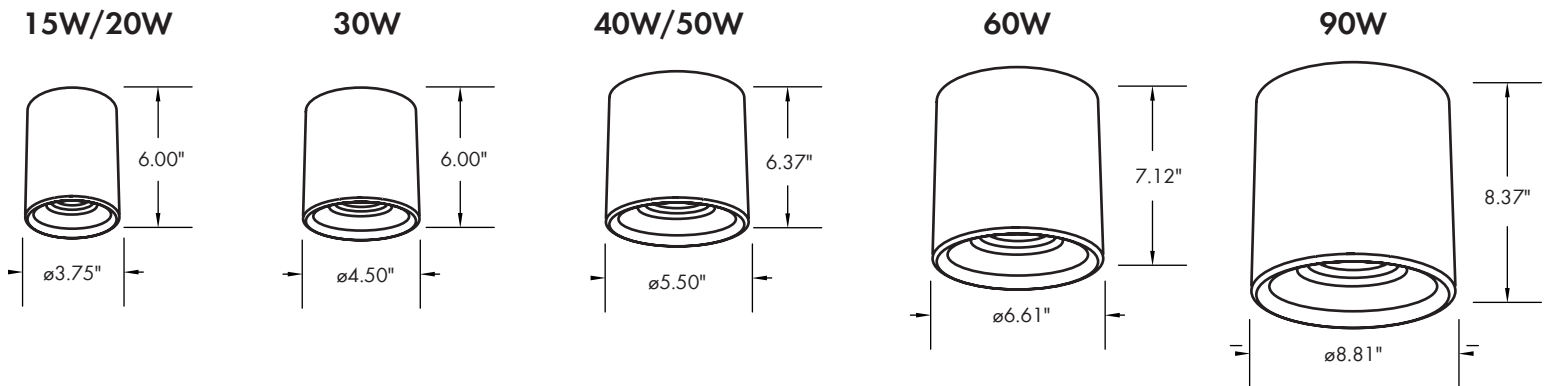

HOUSING FINISHES

Black White

REFLECTOR FINISHES

Black White Silver
Matte Black Matte White Matte Silver Matte Bronze

ORDERING INFORMATION **EXAMPLE: AQR-0306-15-30-20-D-BK-WH-CM**

Series	Size	Wattage	CCT	Beam Angle	Dimming	Finish	Reflector	Mounting Option
AQR	0306 - D: 3" x H: 6"	15 - 15W 20 - 20W	27 - 2700K 30 - 3000K	20 - 20° 40 - 40°	D - Triac Dimming D1 - 0-10V Dimming	BK - Black WH - White	BK - Black WH - White SV - Silver MB - Matte Black MW - Matte White MS - Matte Silver MB - Matte Bronze	CM - Cable Mount [3.3'] ST - Stem Mount [3.3'] SM - Surface Mount
	0406 - D: 4" x H: 6"	30 - 30W	35 - 3500K	60 - 60°				
	0506 - D: 5" x H: 6"	40 - 40W 50 - 50W	40 - 4000K					
	0607 - D: 6" x H: 7"	60 - 60W						
	0808 - D: 8" x H: 8"	90 - 90W						

DIMENSIONS

Pendant Mount

Surface Mount

LUMEN OUTPUT

SKU	Size [DxH] (in)	Wattage (W)	Delivered Lumens (lm)	Efficacy (lm/W)
AQR-0306-15-30-20-D-BK-WH-XX	ø3 x 6/ ø3.75 x 6	15	1200	80
AQR-0306-20-30-20-D-BK-WH-XX	ø3.75 x 6	20	1400	70
AQR-0406-30-30-20-D-BK-WH-XX	ø4.5 x 6	30	2400	80
AQR-0506-40-30-20-D-BK-WH-XX	ø5.5 x 6.37	40	3200	80
AQR-0506-50-30-20-D-BK-WH-XX	ø5.5 x 6.37	50	4000	80
AQR-0607-60-30-20-D-BK-WH-XX	ø6.61 x 7.12	60	4400	73
AQR-0805-90-30-20-D-BK-WH-XX	ø8.12 x 8.37	90	6500	72