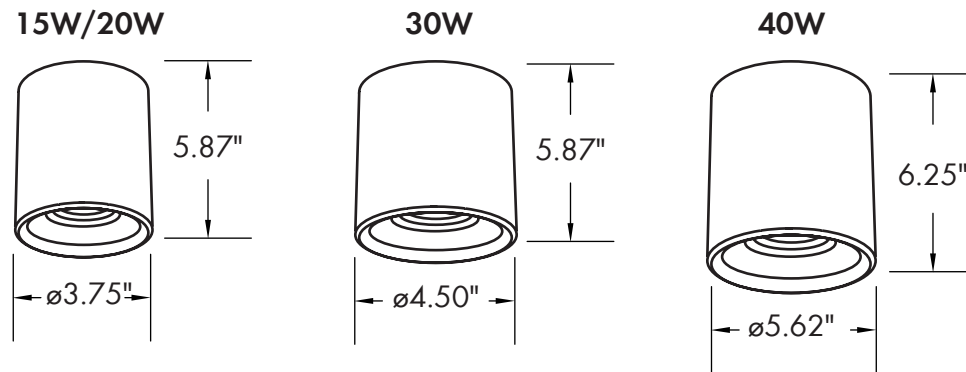

**Installation/Mounting**

- Pendant Mount:
  - Cable Adjustable to 3.3ft
  - 3.3' Stem [Standard] [Custom Length\*]
- Surface Mount

**Controls**

- Triac Dimming [Option]
- 0-10 Dimming [Option]

**Warranty**

- 5 Year Warranty
- See warranty documentation for more information.

**Lumen Output**

- 15W: 1,200lm
- 20W: 1,600lm
- 30W: 2,400lm
- 40W: 3,200lm

**HOUSING FINISHES**

**REFLECTOR FINISHES**

**ORDERING INFORMATION** **EXAMPLE: HXR-0305-15-30-15-D-BK-WH-CM**

Series	Size	Wattage	CCT	Beam Angle	Dimming	Finish	Reflector	Mounting Option
HXR	0305 - D: 3"x H: 5"	15 - 15W	27 - 2700K	15 - 15°	D - Triac Dimming D1 - 0-10V Dimming	BK - Black WH - White	BK - Black WH - White SV - Silver MB - Matte Black MW - Matte White MS - Matte Silver MB - Matte Bronze	CM - Cable Mount [3.3'] ST - Stem Mount [3.3'] SM - Surface Mount
	0305 - D: 3"x H: 5"	20 - 20W	30 - 3000K	30 - 30°				
	0405 - D: 4"x H: 5"	30 - 30W	35 - 3500K	45 - 45°				
	0506 - D: 5"x H: 6"	40 - 40W	40 - 4000K					

DIMENSIONS

Pendant Mount

Surface Mount

LUMEN OUTPUT

SKU	Size [DxH] (in)	Wattage (W)	Delivered Lumens (lm)	Efficacy (lm/W)
HXR-0305-15-30-15-D-BK-WH-XX	ø3 x 6	15	1200	80
HXR-0305-20-30-15-D-BK-WH-XX	ø3.75 x 6	20	1400	70
HXR-0405-30-30-15-D-BK-WH-XX	ø4.5 x 6	30	2400	80
HXR-0506-40-30-15-D-BK-WH-XX	ø5.6 x 6	40	3200	80