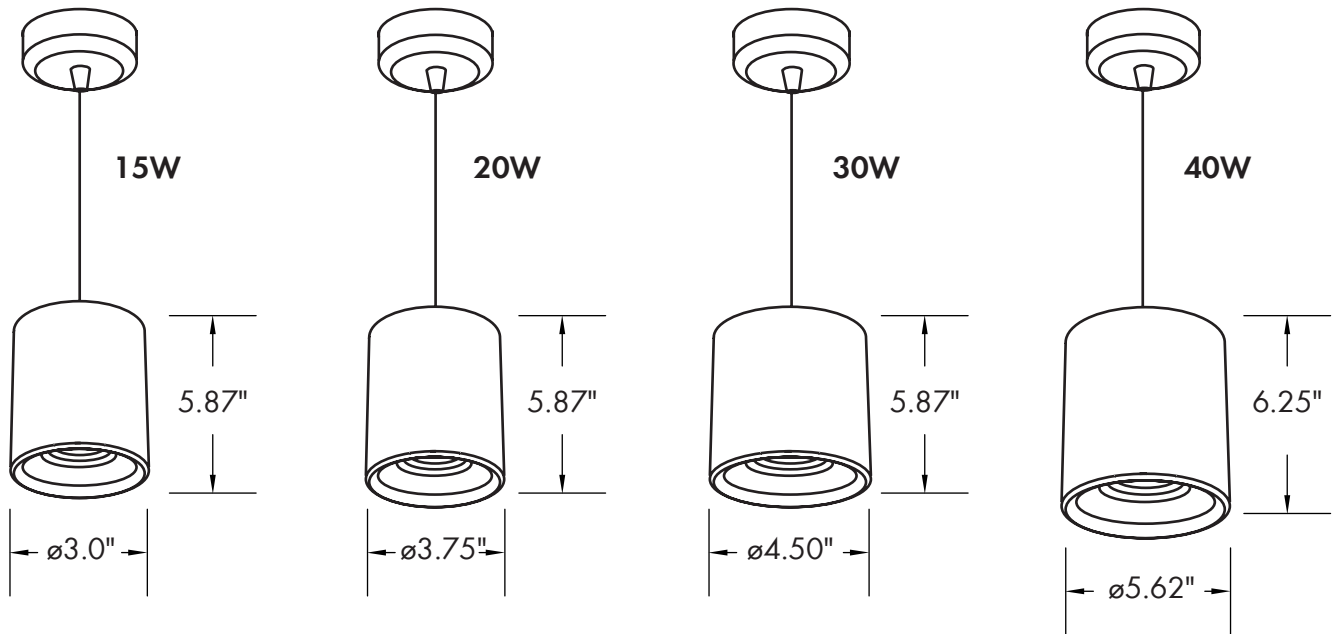

**Installation/Mounting**

- Pendant Mount:
  - Cable Adjustable to 3.3ft
  - 3.3' Stem [Standard] [Custom Length\*]
- Surface Mount

**Controls**

- Triac Dimming [Option]
- 0-10 Dimming [Option]

**Warranty**

- 5 Year Warranty
- See warranty documentation for more information.

**Lumen Output**

- 15W: 1,200lm
- 20W: 1,600lm
- 30W: 2,400lm
- 40W: 3,200lm

**HOUSING FINISHES**

**REFLECTOR FINISHES**

**ORDERING INFORMATION** **EXAMPLE: HXR-0305-15-30-15-D-BK-WH-CM**

Series	Size	Wattage	CCT	Beam Angle	Dimming	Finish	Reflector	Mounting Option
HXR	0305 - D: 3"x H: 5"	15 - 15W	27 - 2700K	15 - 15°	D - Triac Dimming D1 - 0-10V Dimming	BK - Black WH - White	BK - Black WH - White SV - Silver MB - Matte Black MW - Matte White MS - Matte Silver MB - Matte Bronze	CM - Cable Mount [3.3'] ST - Stem Mount [3.3'] SM - Surface Mount
	0305 - D: 3"x H: 5"	20 - 20W	30 - 3000K	30 - 30°				
	0405 - D: 4"x H: 5"	30 - 30W	35 - 3500K	45 - 45°				
	0506 - D: 5"x H: 6"	40 - 40W	40 - 4000K					

DIMENSIONS

Pendant Mount

Surface Mount

LUMEN OUTPUT

SKU	Size [DxH] (in)	Wattage (W)	Delivered Lumens (lm)	Efficacy (lm/W)
HXR-0305-15-30-15-D-BK-WH-XX	ø3 x 6	15	1200	80
HXR-0305-20-30-15-D-BK-WH-XX	ø3.75 x 6	20	1400	70
HXR-0405-30-30-15-D-BK-WH-XX	ø4.5 x 6	30	2400	80
HXR-0506-40-30-15-D-BK-WH-XX	ø5.6 x 6	40	3200	80