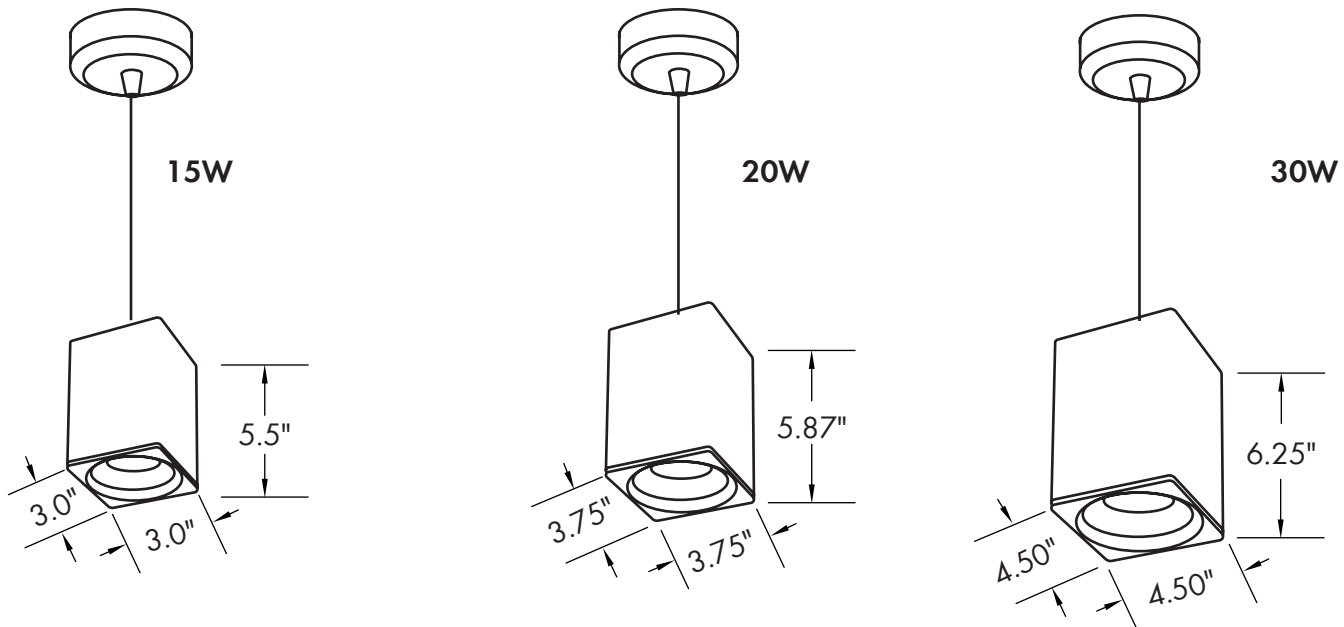

**Installation/Mounting**

- Pendant Mount:
  - 3.3' Cable [Standard]
  - 3.3' Stem [Standard] [Custom Length\*]
- Surface Mount

**Controls**

- Triac Dimming [Option]
- 0-10 Dimming [Option]

**Warranty**

- 5 Year Warranty  
See warranty documentation for more information.

**Lumen Output**

- 15W: 1,200lm
- 20W: 1,600lm
- 30W: 2,400lm

**HOUSING FINISHES**

**REFLECTOR FINISHES**

**ORDERING INFORMATION** **EXAMPLE: HXS-0305-15-30-15-D-BK-WH-CM**

Series	Size	Wattage	CCT	Beam Angle	Dimming	Finish	Reflector	Mounting Option
HXS	0305 - L: 3" x W: 3" x H: 5"	15 - 15W	27 - 2700K	15 - 15°	D - Triac Dimming D1 - 0-10V Dimming	BK - Black WH - White	BK - Black WH - White SV - Silver	CM - Cable Mount [3.3'] ST - Stem Mount [3.3'] SM - Surface Mount
	0306 - L: 3" x W: 3" x H: 6"	20 - 20W	30 - 3000K	30 - 30°				
	0406 - L: 4" x W: 4" x H: 6"	30 - 30W	35 - 3500K 40 - 4000K	45 - 45°				

DIMENSIONS

Pendant Mount

Surface Mount

LUMEN OUTPUT

SKU	Size [LxWxH] (in)	Wattage (W)	Delivered Lumens (lm)	Efficacy (lm/W)
HXS-0305-15-30-15-D-BK-WH-XX	3 x 3 x 5.5	15	1200	80
HXS-0306-20-30-15-D-BK-WH-XX	3.75 x 3.75 x 5.8	20	1600	70
HXS-0406-30-30-15-D-BK-WH-XX	4.5 x 4.5 x 6	30	2400	80