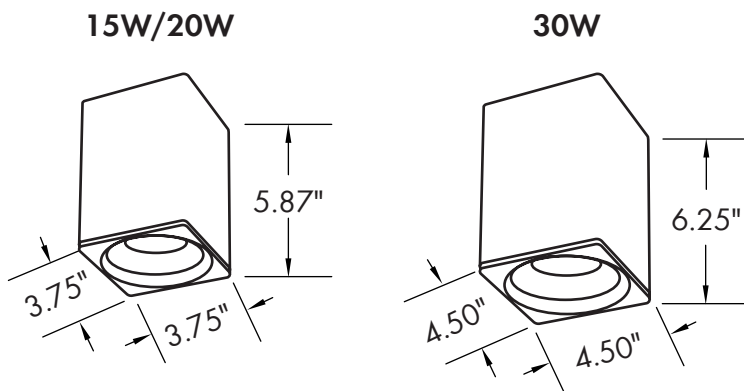

**Installation/Mounting**

- Pendant Mount:
  - 3.3' Cable [Standard]
  - 3.3' Stem [Standard] [Custom Length\*]
- Surface Mount

**Controls**

- Triac Dimming [Option]
- 0-10 Dimming [Option]

**Warranty**

- 5 Year Warranty  
See warranty documentation for more information.

**Lumen Output**

- 15W: 1,200lm
- 20W: 1,600lm
- 30W: 2,400lm

**HOUSING FINISHES**

**REFLECTOR FINISHES**

**ORDERING INFORMATION** **EXAMPLE: HXS-0305-15-30-15-D-BK-WH-CM**

Series	Size	Wattage	CCT	Beam Angle	Dimming	Finish	Reflector	Mounting Option
HXS	0305 - L: 3" x W: 3" x H: 5"	15 - 15W	27 - 2700K	15 - 15°	D - Triac Dimming D1 - 0-10V Dimming	BK - Black WH - White	BK - Black WH - White SV - Silver	CM - Cable Mount [3.3'] ST - Stem Mount [3.3'] SM - Surface Mount
	0306 - L: 3" x W: 3" x H: 6"	20 - 20W	30 - 3000K	30 - 30°				
	0406 - L: 4" x W: 4" x H: 6"	30 - 30W	35 - 3500K 40 - 4000K	45 - 45°				

DIMENSIONS

Pendant Mount

Surface Mount

LUMEN OUTPUT

SKU	Size [LxWxH] (in)	Wattage (W)	Delivered Lumens (lm)	Efficacy (lm/W)
HXS-0305-15-30-15-D-BK-WH-XX	3 x 3 x 5.5	15	1200	80
HXS-0306-20-30-15-D-BK-WH-XX	3.75 x 3.75 x 5.8	20	1600	70
HXS-0406-30-30-15-D-BK-WH-XX	4.5 x 4.5 x 6	30	2400	80