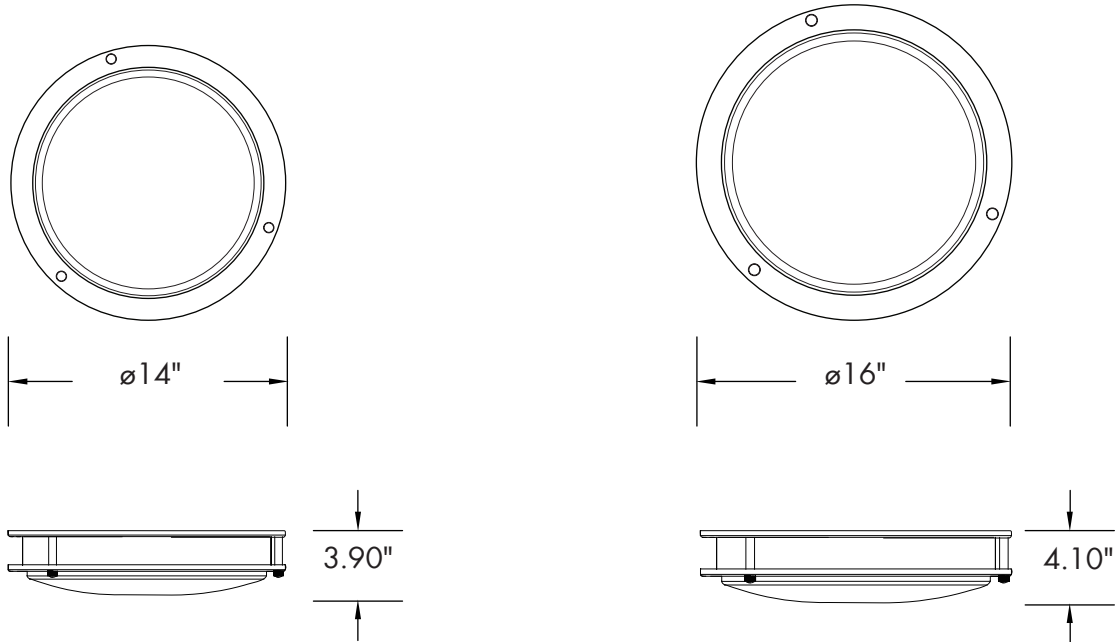

DIMENSIONS

LUMEN OUTPUT

SKU	Size (in)	Wattage (W)	Delivered Lumens (lm)	Efficacy (lm/W)	Delivered Lumens (lm)	Efficacy (lm/W)	Delivered Lumens (lm)	Efficacy (lm/W)
DRRC-14WS-CC-XX	14	14W/18W/25W	980 (14W)	70	1260 (18W)	70	1750 (25W)	70
DRRC-16WS-CC-XX	16	14W/18W/25W	980 (14W)	70	1260 (18W)	70	1750 (25W)	70