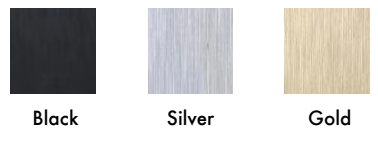

Date:	
Project Name:	
SKU #:	

Mirage Collection™
Rectangle Mirror Frontlit With Frame

FRAME FINISH

APPLICATIONS

Master Bathroom, Powder Room, Half Bathroom

FEATURES

Constructions

- Overall Shape: Rectangle with Aluminum Frame
- Light Source: Frontlit LED
- Mirror Material: Glass [5mm Copper Free Silver]
- Frame Material: Aluminum
- Frame Finish:
 - Black [Standard]
 - Silver
 - Gold
- Touch Switch:
 - Power On/Off, Dimming, and CCT Selectable: 3000K/4000K/6000K
 - Anti-Fog