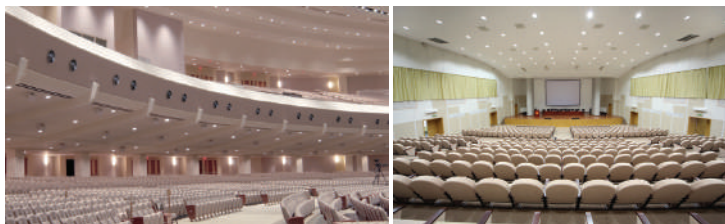

LED COMMERCIAL DOWNLIGHT

DESCRIPTION: LED Commercial Downlight 6" 18W
ITEM NUMBER: 1456XX

FEATURES

Commercial retrofit kits deliver 2400-3200 lumens of exceptional 80+ CRI light, a life time of 50,000 hours while achieving a maximum 91 lumens per watt with highly accurate color temperatures. Easy conversion method and installation can be performed from below the ceiling without removing the existing fixture. Ideal applications include office spaces, major retail stores, commercial spaces, schools, healthcare and hospitality, UL & Energy Star listed.

APPLICATIONS

Offices	Accent Lighting
Hotels	Hospitality
Lecture Halls	Healthcare
Schools	Commercial Buildings
Retail Store	Back-of-House

REPLACES

TECHNICAL PARAMETERS

Life Span: 50,000
Fixture Material: Aluminum
IP Rating: N/A
Dimensions: 173x190mm
(6.81x7.48in)
Dimmable: Yes
Thermal Layer Material: Aluminum

OPTICAL PARAMETERS

LED Chip Type: CREE COB
LED Chip Quantity: COB
Lumens: 1449
Color Temperature: 5000K (01)
4000K (02)
2700K (03)
3000K (04)
CRI: ≥ 80
Beam Angle: 280°
Socket: Full Fixture
Diffuser: Clear

ELECTRICAL PARAMETERS

Input Voltage: 120-277VAC
Total Power Consumption: 18W
Power Factor: > .90

Due to advancements in technology, specifications are subject to change without notice.

All images are copyright Truly Green Solutions, Inc. and may be only be used with permission.

WARNING: READ INSTRUCTIONS BEFORE INSTALLING

Disconnect all power sources to the fixtures before installing.