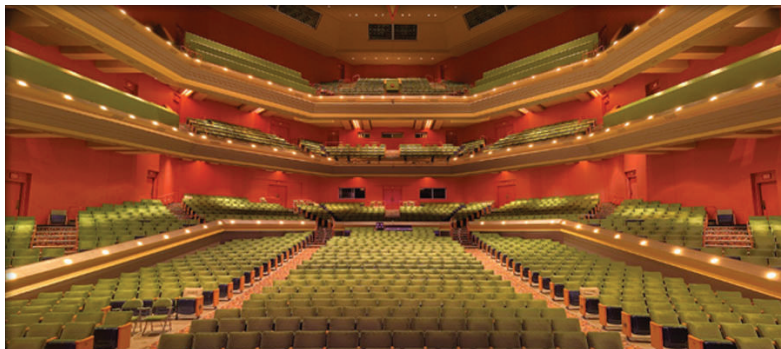

Ordering Information – LED Downlights 18W 6"

- **145601** LED Commercial Downlights 18W - 6-inch - Day White - Dimmable
- **145602** LED Commercial Downlights 18W - 6-inch - Natural White - Dimmable
- **145603** LED Commercial Downlights 18W - 6-inch - Warm White - Dimmable

Ordering Information – LED Downlights 27W 8"

- **146101** LED Commercial Downlights 27W - 8-inch - Day White - Dimmable
- **146102** LED Commercial Downlights 27W - 8-inch - Natural White - Dimmable
- **146103** LED Commercial Downlights 27W - 8-inch - Warm White - Dimmable

Ordering Information – LED Downlights 33W 8"

- **146201** LED Commercial Downlights 33W - 8-inch - Day White - Dimmable
- **146202** LED Commercial Downlights 33W - 8-inch - Natural White - Dimmable
- **146203** LED Commercial Downlights 33W - 8-inch - Warm White - Dimmable

Ordering Information – LED Downlights 40W 8"

- **146301** LED Commercial Downlights 40W - 8-inch - Day White - Dimmable
- **146302** LED Commercial Downlights 40W - 8-inch - Natural White - Dimmable
- **146303** LED Commercial Downlights 40W - 8-inch - Warm White - Dimmable