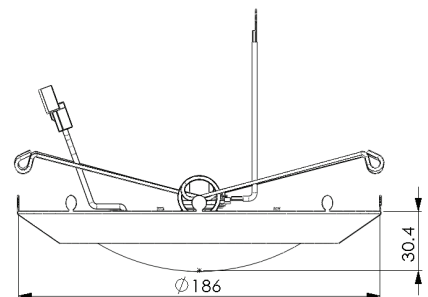

Ordering Information – **DISK LIGHT** 11.5W 5 5/8"

149101 LED Down-Disk Lights - 5/8 inch Retrofit Luminaires- 11.5W (5000K)

149102 LED Down-Disk Lights - 5/8 inch Retrofit Luminaires- 11.5W (4000K)

149103 LED Down-Disk Lights - 5/8 inch Retrofit Luminaires- 11.5W (3000K)