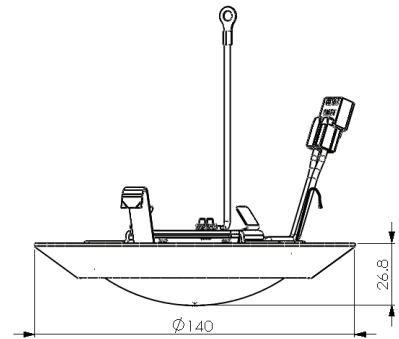

Ordering Information – **DISK LIGHT** 7W 4"

149001 LED Down-Disk Lights - 4 inch Retrofit Luminaires- 7W (5000K)

149002 LED Down-Disk Lights - 4 inch Retrofit Luminaires- 7W (4000K)

149003 LED Down-Disk Lights - 4 inch Retrofit Luminaires- 7W (3000K)