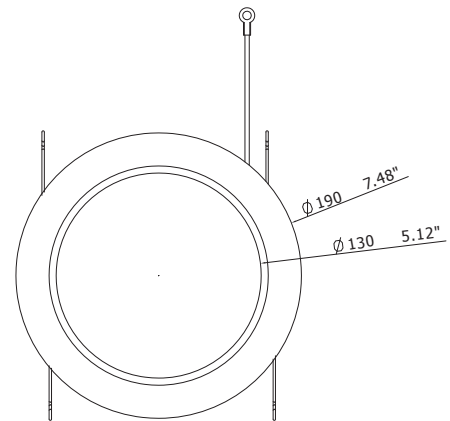

Ordering Information – LED Down Lights 13W

- **145101** LED Downlights 13W - 6-inch Retrofit Luminaires - Day White Dimmable 5000K- 1st Gen
- **145102** LED Downlights 13W - 6-inch Retrofit Luminaires - Natural White Dimmable 4000K-1st Gen
- **145103** LED Downlights 13W - 6-inch Retrofit Luminaires - Warm White Dimmable 2700K-1st Gen
- **145104** LED Downlights 13W - 6-inch Retrofit Luminaires - Warm White Dimmable 3000K-1st Gen

Due to advancements in technology, specifications are subject to change without notice.

All images are copyright Truly Green Solutions, Inc. and may be only be used with permission.

WARNING: READ INSTRUCTIONS BEFORE INSTALLING

Disconnect all power sources to the fixtures before installing.