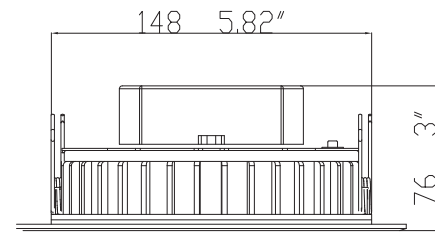

Ordering Information – LED Down Lights 13W

- **145101** LED Downlights 13W - 6-inch Retrofit Luminaires - Day White Dimmable 5000K- 1st Gen
- **145102** LED Downlights 13W - 6-inch Retrofit Luminaires - Natural White Dimmable 4000K-1st Gen
- **145103** LED Downlights 13W - 6-inch Retrofit Luminaires - Warm White Dimmable 2700K-1st Gen
- **145104** LED Downlights 13W - 6-inch Retrofit Luminaires - Warm White Dimmable 3000K-1st Gen

Due to advancements in technology, specifications are subject to change without notice.

All images are copyright Truly Green Solutions, Inc. and may be only be used with permission.

WARNING: READ INSTRUCTIONS BEFORE INSTALLING

Disconnect all power sources to the fixtures before installing.