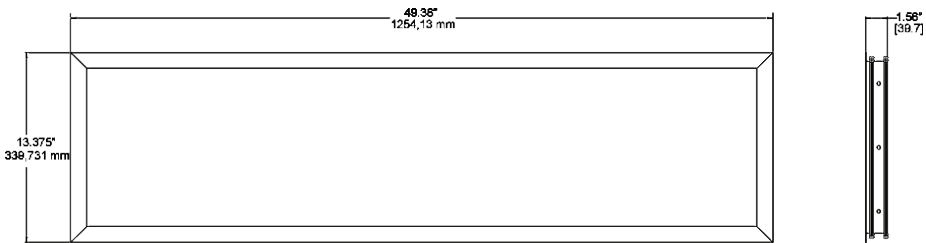

**ECO PANEL 1x4 FLANGE KIT**

**TECHNICAL DATA**

**Description**

ECO Panel 1x4 recessed mounting kit for drywall ceilings.

**Weight**

7.5 lbs

**Material**

Extruded aluminum construction with mitered corners for square fit.

**Finish**

Formulated for high-durability and long lasting color.

**Color**

White

**DIMENSIONS**

**ROUGH IN CUT OUT**  
12 5/8" X 48 5/8"

**ORDERING FORM**

SKU	Size
<b>8814-FMK</b>	<b>1x4</b>