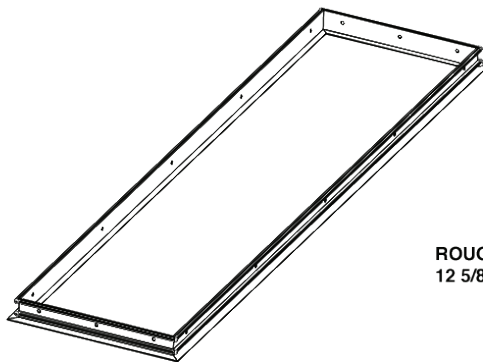

**ECO PANEL 1x4 FLANGE KIT**

**TECHNICAL DATA**

**Description**

ECO Panel 1x4 recessed mounting kit for drywall ceilings.

**Weight**

7.5 lbs

**Material**

Extruded aluminum construction with mitered corners for square fit.

**Finish**

Formulated for high-durability and long lasting color.

**Color**

White

**DIMENSIONS**

**ROUGH IN CUT OUT**  
12 5/8" X 48 5/8"

**ORDERING FORM**

SKU	Size
<b>8814-FMK</b>	<b>1x4</b>