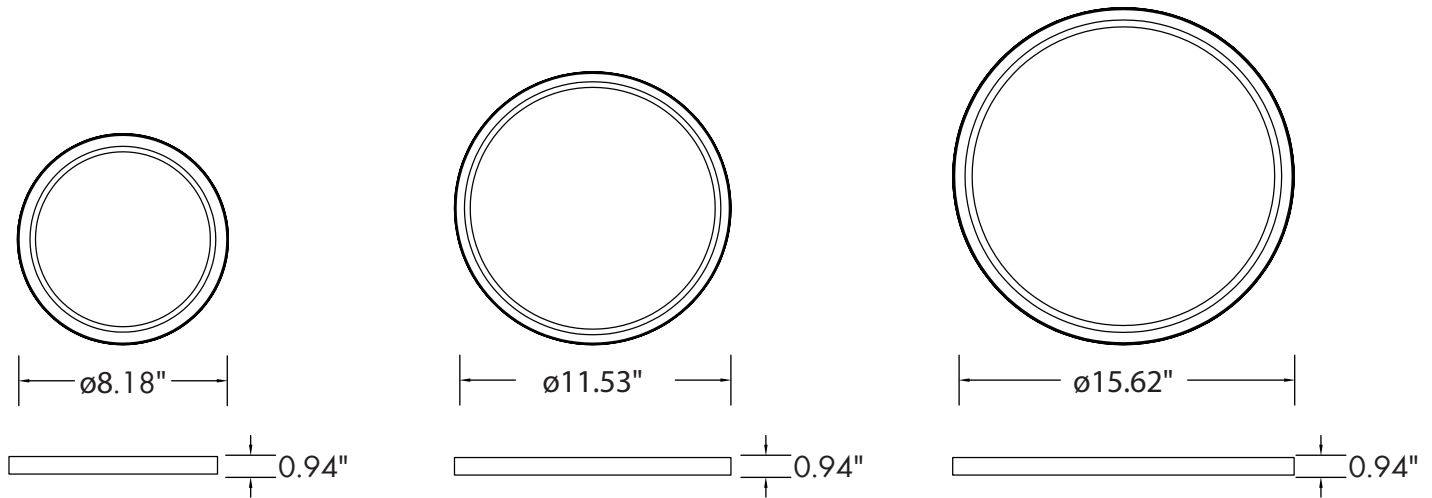

Date:	
Project Name:	
SKU #:	

ThinTek™ Mini RW
Downlight

APPLICATIONS

Residential, Commercial, Multi-Family Complex, Bathrooms

FEATURES

- | | |
|---|--|
| <p>Construction</p> <ul style="list-style-type: none"> - Injection Molded PC Housing - Integrated driver. | <p>Finish</p> <ul style="list-style-type: none"> - White Trim |
| <p>Electrical & Technical</p> <ul style="list-style-type: none"> - Input Voltage: 120V - Input Frequency: 60Hz - Projected L70: > 36,000 hrs - PF: >0.9 - CRI: >80 or >90 [Option] - THD: <20% - CCT Selectable: 3000K/4000K/5000K - Operating Temp.: -4°F ~ 104°F - Emergency Battery Backup [Option] - IP Rating: Wet Location Rated (IP44) | <p>Optical</p> <ul style="list-style-type: none"> - Glare Reducing PC Lens - 120° Beam Angle |
| <p>Controls</p> <ul style="list-style-type: none"> - Triac Dimming | <p>Installation/Mounting</p> <ul style="list-style-type: none"> - Surface Mounted: <ul style="list-style-type: none"> • 4" J-Box • 4" Octagon J-Box |
| <p>Dimmer Compatibility List:</p> <p>Leviton: 6672-1LW</p> <p>Lutron: : MACL-153MR-WH, SCL-153P-WH, PD-6WCL-WH, CTCL-153P-WH, MSCL-OP153M-WH, DVCL-153P-WH</p> | <p>Compliance</p> <ul style="list-style-type: none"> - JA8 TITLE 24 Compliant at 90CRI |
| <p>Lumen Output</p> <ul style="list-style-type: none"> • 8"/10W: 1000lm • 12"/15W: 1,500lm • 16"/25W: 2,200lm | <p>Warranty</p> <ul style="list-style-type: none"> - 36,000 Hours Warranty See warranty documentation for more information. |

ORDERING INFORMATION **EXAMPLE: 881215-RW-TM-CC**

88	Round	Size/Wattage	Shape/Type	Series	CCT	CRI
88	Round	0810 - 8"/10W 1215 - 12"/15W 1625 - 16"/25W	RW	TM - ThinTek™ Mini	CC - 3000K/4000K/5000K	90CRI [Option]

- Accessories**
- TGS-25W-EM (25W Emergency Battery Backup)
 - T-BR-EM (T-Bar Bracket for Emergency Battery Backup)

DIMENSIONS

LUMEN OUTPUT

SKU	Size (in)	Wattage (W)	Delivered Lumens (lm)	Efficacy (lm/W)
880810-RW-TM-CC	8	10	1000	100
881215-RW-TM-CC	12	15	1500	100
881625-RW-TM-CC	16	25	2200	100