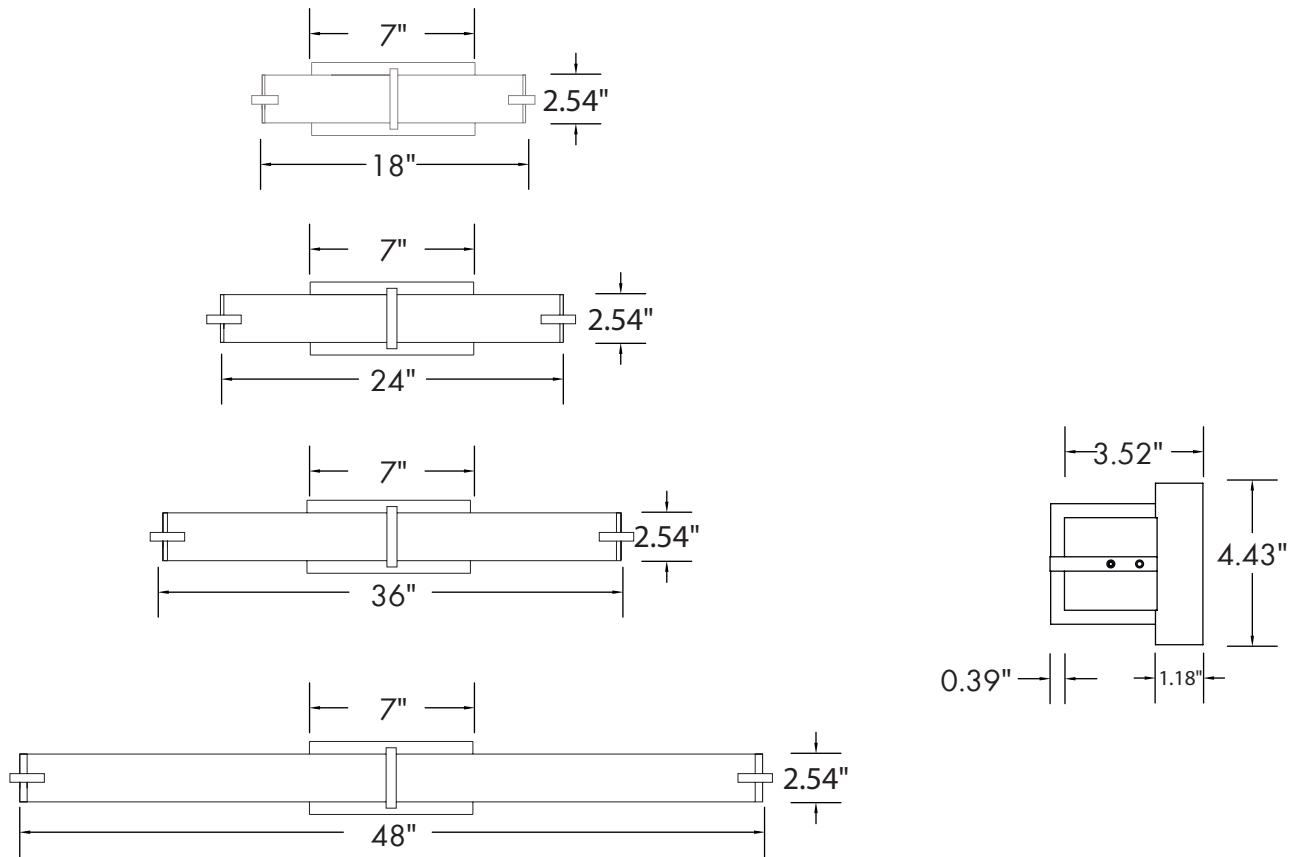

Warranty

- 5 Year Warranty
See warranty documentation for more information.

ORDERING INFORMATION EXAMPLE: VF3-2425-5CC-BN

VF3				
Series	Size/Wattage	CCT	Finish	CRI Option
VF3	1820 - 18"/20W 2425 - 24"/25W 3630 - 36"/30W 4835 - 48"/35W	5CC - 2700K/3000K/3500K/4000K/5000K	BN - Brushed Nickel BK - Black* WH - White*	90CRI (Option*)

DIMENSIONS

LUMEN OUTPUT

SKU	Size (in)	Wattage (W)	Delivered Lumens (lm)	Efficacy (lm/W)
VF3-1820-5CC-BN	18	20	1600	80
VF3-2425-5CC-BN	24	25	2000	80
VF3-3630-5CC-BN	36	30	2400	80
VF3-4835-5CC-BN	48	35	2800	80