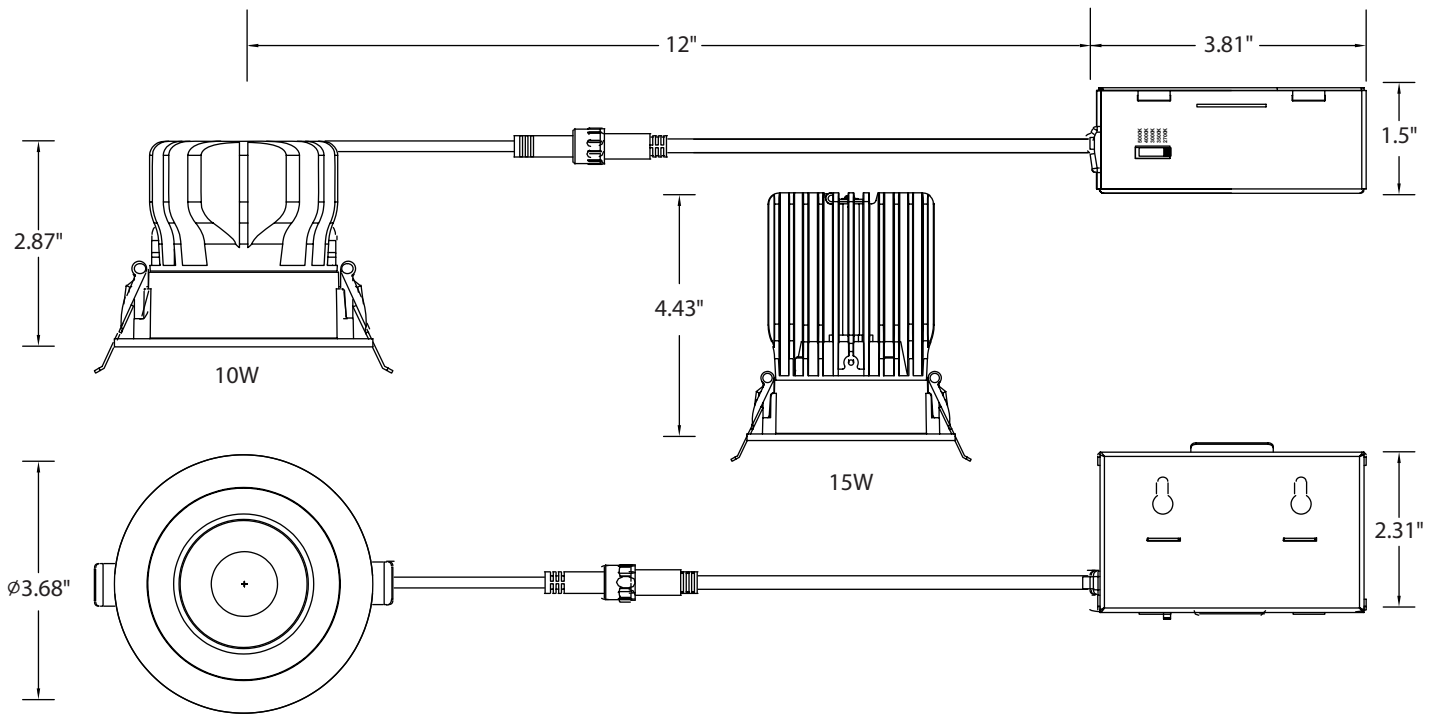

Optical

- White PC Lens
- Available Beam Angles:

24° Narrow

38° Medium

60° Wide

Installation/Mounting

- Spring Clip Mount [W/Trim]
- Flush to Ceiling [Trimless]

Controls

**ORDERING INFORMATION****EXAMPLE: ICON-R-3-10-5C-38-RTM-WH**

Series	Size	Wattage	CCT	Input Voltage	Beam Angle	Trim Type	Trim Finish	Options
ICON-R	3 - 3"	10 - 10W 15 - 15W	5C - 2700K/3000K/ 3500K/4000K/ 5000K	[Blank] - 120VAC U - 120-277VAC	24 - 24° 38 - 38° 60 - 60°	RTM - Round Trim RTL - Round Trimless	BK - Black WH - White	ICON-R-NC [New Construction Plate W/ Hanger Bar] FLEX-6 [6' Flexible Connector] FLEX-10 [10' Flexible Connector] FLEX-20 [20' Flexible Connector] EM [Emergency Battery Backup]

DIMENSIONS

LUMEN OUTPUT

SKU	Size (in)	Wattage (W)	Delivered Lumens (lm)	Efficacy (lm/W)
ICON-R-3-10-5C-38-RTM-WH	3	10	700	70
ICON-R-3-15-5C-38-RTM-WH	3	15	1000	66

ACCESSORIES

Round Trim
[RTM]

Round Trimless
[RTL]