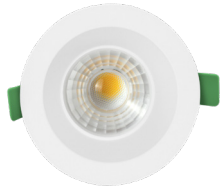

Date:	
Project Name:	
SKU #:	

ICON R3™

Icon Series Round Downlight 3"

RTM - Round Trim

RTL - Round Trimless

APPLICATIONS

Residential, Commercial, Multi-Family

FEATURES**Construction**

- Aluminum Housing

Finish- White Trim
- Black Trim [Option]**Electrical & Technical**

- Input Voltage: 120VAC
120-277VAC [Option]
- Input Frequency: 60Hz
- Projected Life: L70 > 50,000 hrs
- PF: >0.9
- CRI: >90
- THD: <20%
- CCT Selectable: 2700K/3000K/3500K/
4000K/5000K
- Operating Temp.: -4°F ~ 104°F
- Wet Location Rated
- IC Air-Tight Rated
- 8W Emergency Battery Backup [Option]

Optical

- White PC Lens
- Available Beam Angles:

24° Narrow

38° Medium

60° Wide

Installation/Mounting

- Spring Clip Mount [W/Trim]
- Flush to Ceiling [Trimless]

Controls

**ORDERING INFORMATION****EXAMPLE: ICON-R-3-10-5C-38-RTM-WH**

Series	Size	Wattage	CCT	Input Voltage	Beam Angle	Trim Type	Trim Finish	Options
ICON-R	3 - 3"	10 - 10W 15 - 15W	5C - 2700K/3000K/ 3500K/4000K/ 5000K	[Blank] - 120VAC U - 120-277VAC	24 - 24° 38 - 38° 60 - 60°	RTM - Round Trim RTL - Round Trimless	BK - Black WH - White	ICON-R-NC [New Construction Plate W/ Hanger Bar] FLEX-6 [6' Flexible Connector] FLEX-10 [10' Flexible Connector] FLEX-20 [20' Flexible Connector] EM [Emergency Battery Backup]