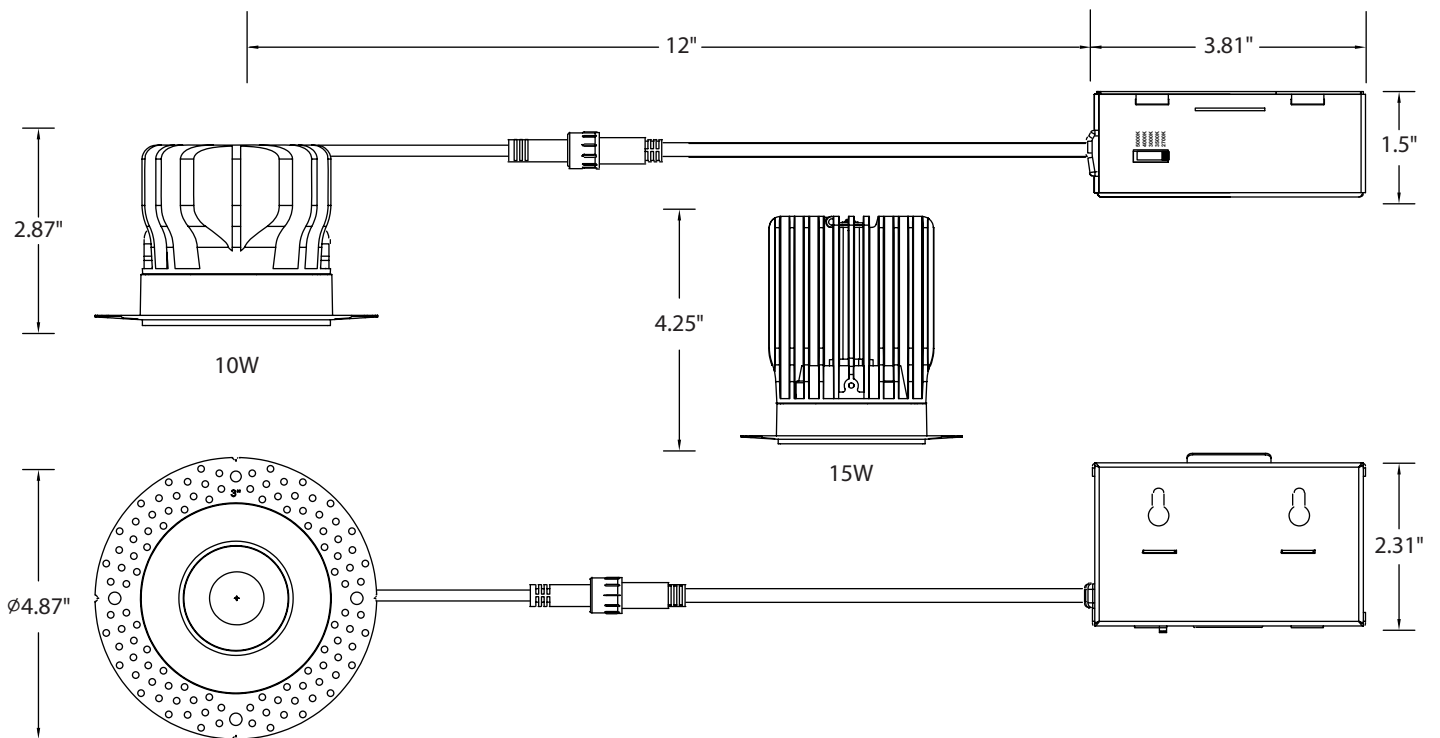

Optical

- White PC Lens
- Available Beam Angles:

24° Narrow

38° Medium

60° Wide

Installation/Mounting

- Spring Clip Mount [W/Trim]
- Flush to Ceiling [Trimless]

Controls

**ORDERING INFORMATION****EXAMPLE: ICON-R-3-10-5C-38-RTM-WH**

Series	Size	Wattage	CCT	Input Voltage	Beam Angle	Trim Type	Trim Finish	Options
ICON-R	3 - 3"	10 - 10W 15 - 15W	5C - 2700K/3000K/ 3500K/4000K/ 5000K	[Blank] - 120VAC U - 120-277VAC	24 - 24° 38 - 38° 60 - 60°	RTM - Round Trim RTL - Round Trimless	BK - Black WH - White	ICON-R-NC [New Construction Plate W/ Hanger Bar] FLEX-6 [6' Flexible Connector] FLEX-10 [10' Flexible Connector] FLEX-20 [20' Flexible Connector] EM [Emergency Battery Backup]

DIMENSIONS

LUMEN OUTPUT

SKU	Size (in)	Wattage (W)	Delivered Lumens (lm)	Efficacy (lm/W)
ICON-R-3-10-5C-38-RTM-WH	3	10	700	70
ICON-R-3-15-5C-38-RTM-WH	3	15	1000	66

ACCESSORIES

Round Trim
[RTM]

Round Trimless
[RTL]