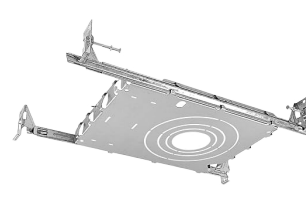

**ORDERING INFORMATION****EXAMPLE: ICON-R-3-10-5C-38-RTM-WH**

Series	Size	Wattage	CCT	Input Voltage	Beam Angle	Trim Type	Trim Finish	Options
ICON-R	3 - 3"	10 - 10W 15 - 15W	5C - 2700K/3000K/ 3500K/4000K/ 5000K	[Blank] - 120VAC U - 120-277VAC	24 - 24° 38 - 38° 60 - 60°	RTM - Round Trim RTL - Round Trimless	BK - Black WH - White	ICON-R-NC [New Construction Plate W/ Hanger Bar] FLEX-6 [6' Flexible Connector] FLEX-10 [10' Flexible Connector] FLEX-20 [20' Flexible Connector] EM [Emergency Battery Backup]

DIMENSIONS

LUMEN OUTPUT

SKU	Size (in)	Wattage (W)	Delivered Lumens (lm)	Efficacy (lm/W)
ICON-R-3-10-5C-38-RTM-WH	3	10	700	70
ICON-R-3-15-5C-38-RTM-WH	3	15	1000	66

ACCESSORIES

Round Trim
[RTM]

Round Trimless
[RTL]

6'/10'/20'
Flexible Extension Connector
[FLEX-6]
[FLEX-10]
[FLEX-20]

New Construction Kit
W/ Hanger Bar
2"/3"/3.5"/4"
[ICON-R-NC]

8W
Emergency Battery Backup
[EM]

COMPLETED PRODUCT

ICON R3™
Round Trim

ICON R3™
Round Trimless