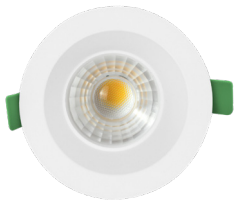

Date:	
Project Name:	
SKU #:	

ICON R3™

Icon Series Round Downlight 3"

RTM - Round Trim

RTL - Round Trimless

APPLICATIONS

Residential, Commercial, Multi-Family

FEATURES**Construction**

Optical

- White PC Lens
- Available Beam Angles:

24° Narrow

38° Medium

60° Wide

Installation/Mounting

- Spring Clip Mount [W/Trim]
- Flush to Ceiling [Trimless]

Controls

**ORDERING INFORMATION****EXAMPLE: ICON-R-3-10-5C-38-RTM-WH**

Series	Size	Wattage	CCT	Input Voltage	Beam Angle	Trim Type	Trim Finish	Options
ICON-R	3 - 3"	10 - 10W 15 - 15W	5C - 2700K/3000K/ 3500K/4000K/ 5000K	[Blank] - 120VAC U - 120-277VAC	24 - 24° 38 - 38° 60 - 60°	RTM - Round Trim RTL - Round Trimless	BK - Black WH - White	ICON-R-NC [New Construction Plate W/ Hanger Bar] FLEX-6 [6' Flexible Connector] FLEX-10 [10' Flexible Connector] FLEX-20 [20' Flexible Connector] EM [Emergency Battery Backup]

DIMENSIONS

LUMEN OUTPUT

SKU	Size (in)	Wattage (W)	Delivered Lumens (lm)	Efficacy (lm/W)
ICON-R-3-10-5C-38-RTM-WH	3	10	700	70
ICON-R-3-15-5C-38-RTM-WH	3	15	1000	66

ACCESSORIES

Round Trim
[RTM]

Round Trimless
[RTL]