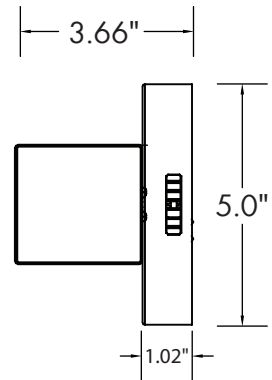

DIMENSIONS

LUMEN OUTPUT

SKU	Size (in)	Wattage (W)	Delivered Lumens (lm)	Efficacy (lm/W)
MVS-24-24-C-XX	24	24	1500	62
MVS-36-30-C-XX	36	30	2000	67
MVS-48-38-C-XX	48	38	2800	73