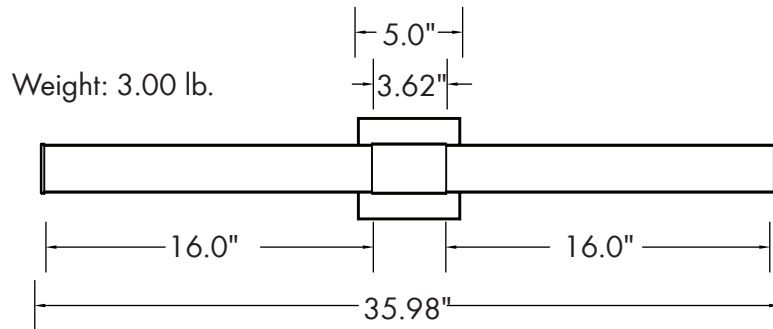

DIMENSIONS

LUMEN OUTPUT

SKU	Size (in)	Wattage (W)	Delivered Lumens (lm)	Efficacy (lm/W)
MVS-24-24-C-XX	24	24	1500	62
MVS-36-30-C-XX	36	30	2000	67
MVS-48-38-C-XX	48	38	2800	73