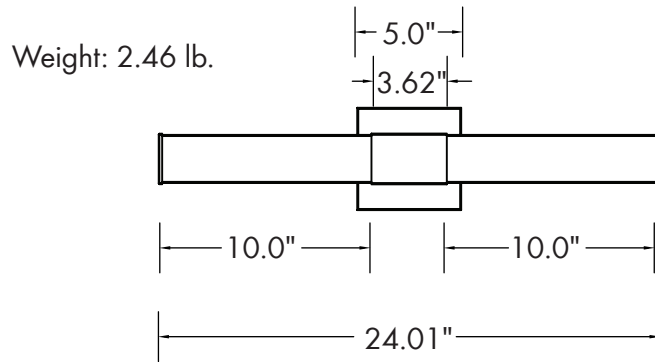

DIMENSIONS

LUMEN OUTPUT

SKU	Size (in)	Wattage (W)	Delivered Lumens (lm)	Efficacy (lm/W)
MVS-24-24-C-XX	24	24	1500	62
MVS-36-30-C-XX	36	30	2000	67
MVS-48-38-C-XX	48	38	2800	73