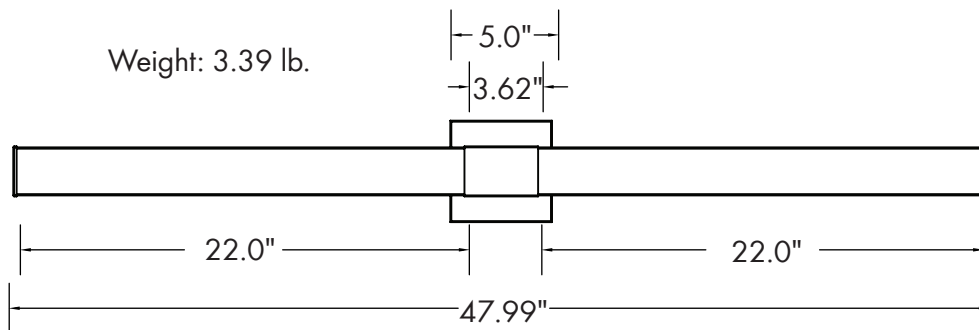

DIMENSIONS

LUMEN OUTPUT

SKU	Size (in)	Wattage (W)	Delivered Lumens (lm)	Efficacy (lm/W)
MVS-24-24-C-XX	24	24	1500	62
MVS-36-30-C-XX	36	30	2000	67
MVS-48-38-C-XX	48	38	2800	73