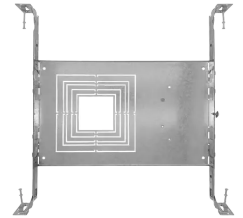

**ORDERING INFORMATION****EXAMPLE: ICON-S-3-10-5C-38-RBT-WH**

Series	Size	Wattage	CCT	Input Voltage	Beam Angle	Trim Type	Trim Finish	Options
ICON-S	3 - 3"	10 - 10W 15 - 15W	5C - 2700K/3000K/ 3500K/4000K/ 5000K	[Blank] - 120VAC U - 120-277VAC	24 - 24° 38 - 38° 60 - 60°	STM - Square Trim STL - Square Trimless	BK - Black WH - White	ICON-S-NC [New Construction Plate W/ Hanger Bar] ICON-S-NC-TL [New Construction Plate W/ Hanger Bar] FLEX-6 [6' Flexible Connector] FLEX-10 [10' Flexible Connector] FLEX-20 [20' Flexible Connector] EM [Emergency Battery Backup]

DIMENSIONS

LUMEN OUTPUT

SKU	Size (in)	Wattage (W)	Delivered Lumens (lm)	Efficacy (lm/W)
ICON-S-3-10-5C-38-STM-WH	3	10	700	70
ICON-S-3-15-5C-38-STM-WH	3	15	1000	66

ACCESSORIES

Square Trim
[STM]

Square Trimless
[STL]

6'/10'/20'
Flexible Extension Connector
[FLEX-6]
[FLEX-10]
[FLEX-20]

New Construction Kit
W/ Hanger Bar
2"/3"/3.5"/4"
[ICON-S-NC]

New Construction Kit
W/ Hanger Bar
[For Trimless]
1"/3.5"/4"/5"/6"
[ICON-S-NC-TL]