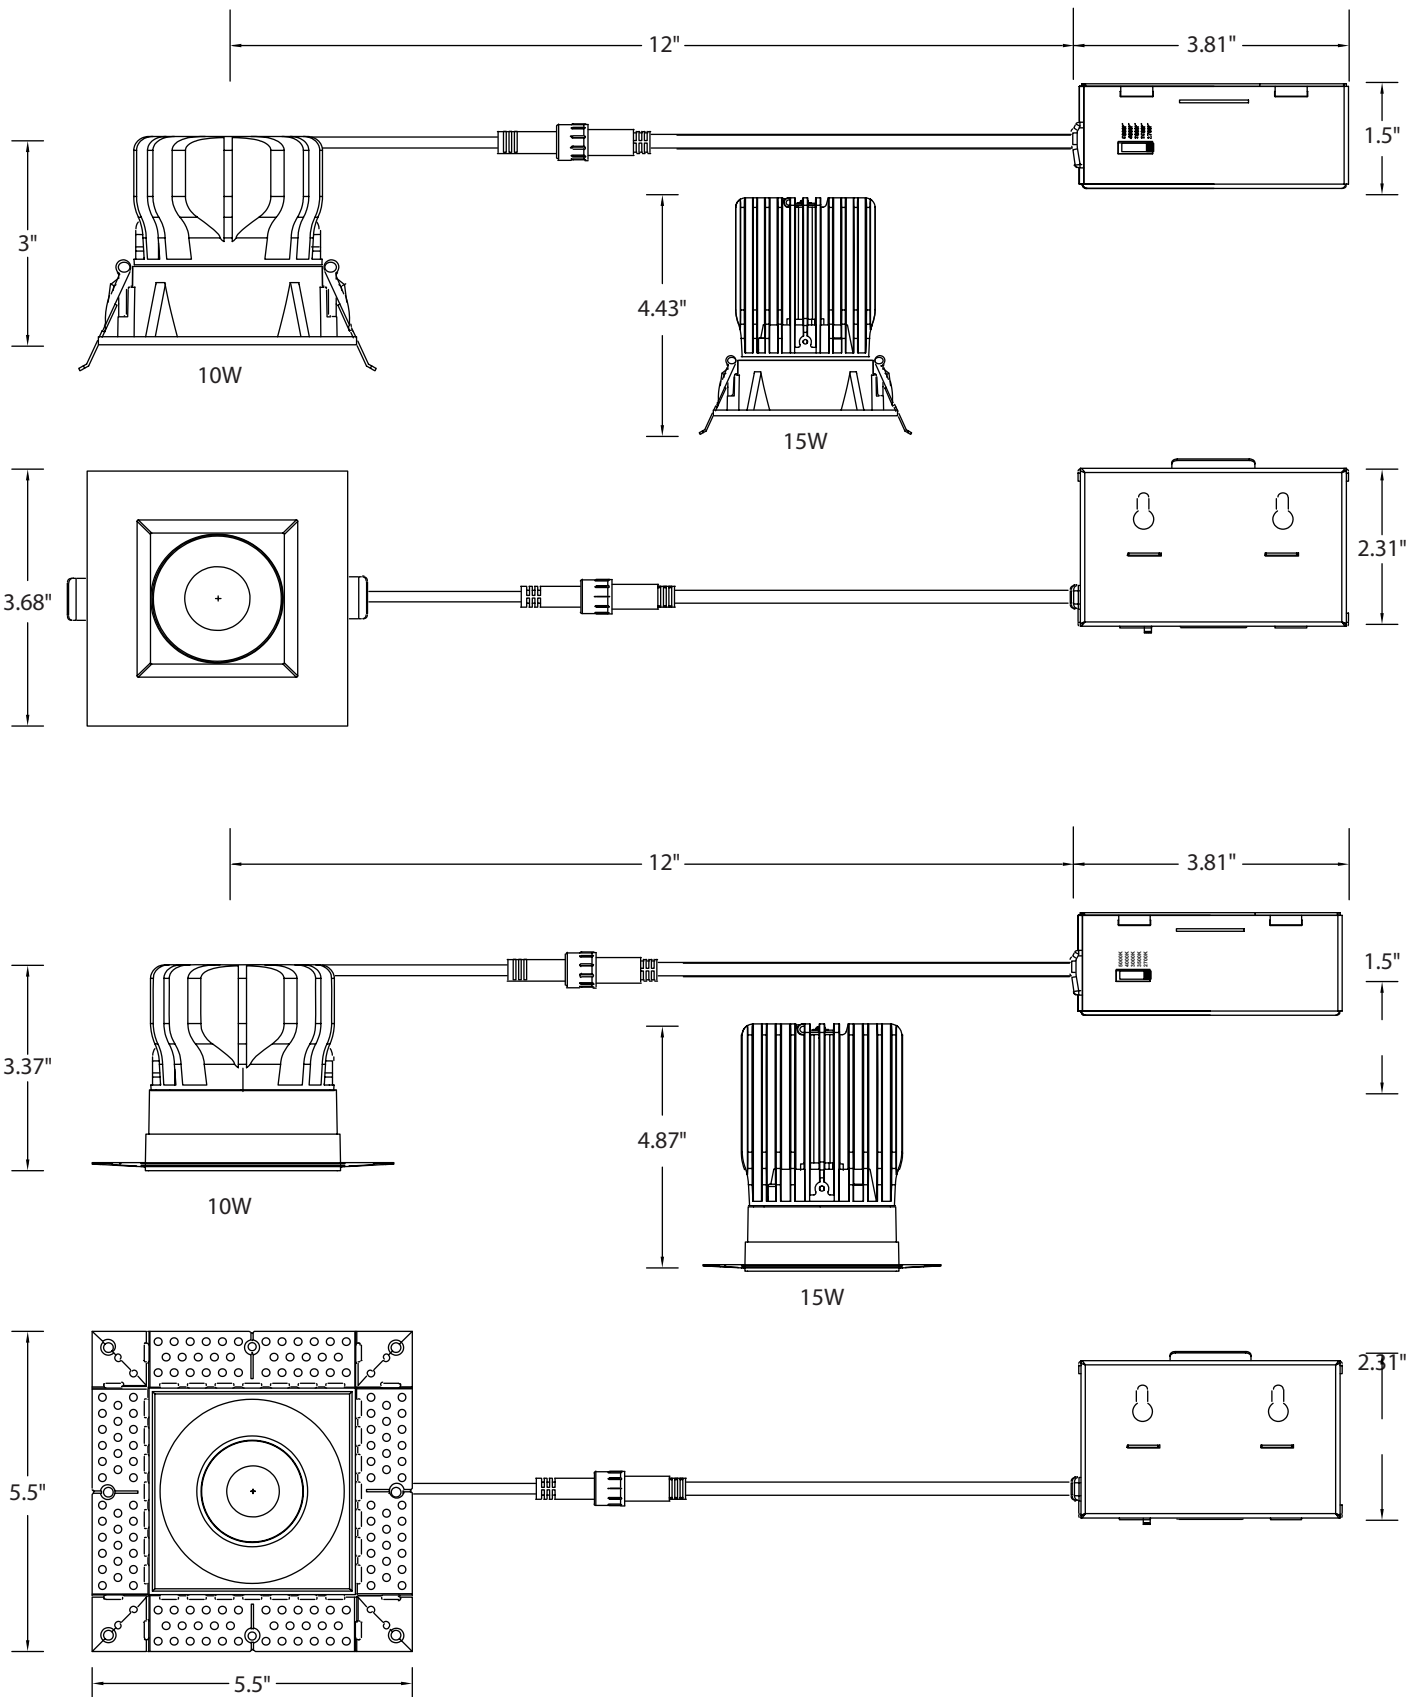

Optical

- White PC Lens
- Available Beam Angles:

24° Narrow

38° Medium

60° Wide

Installation/Mounting

- Spring Clip Mount [W/Trim]
- Flush to Ceiling [Trimless]

Controls

**ORDERING INFORMATION****EXAMPLE: ICON-S-3-10-5C-38-RBT-WH**

Series	Size	Wattage	CCT	Input Voltage	Beam Angle	Trim Type	Trim Finish	Options
ICON-S	3 - 3"	10 - 10W 15 - 15W	5C - 2700K/3000K/ 3500K/4000K/ 5000K	[Blank] - 120VAC U - 120-277VAC	24 - 24° 38 - 38° 60 - 60°	STM - Square Trim STL - Square Trimless	BK - Black WH - White	ICON-S-NC [New Construction Plate W/ Hanger Bar] ICON-S-NC-TL [New Construction Plate W/ Hanger Bar] FLEX-6 [6' Flexible Connector] FLEX-10 [10' Flexible Connector] FLEX-20 [20' Flexible Connector] EM [Emergency Battery Backup]

DIMENSIONS

LUMEN OUTPUT

SKU	Size (in)	Wattage (W)	Delivered Lumens (lm)	Efficacy (lm/W)
ICON-S-3-10-5C-38-STM-WH	3	10	700	70
ICON-S-3-15-5C-38-STM-WH	3	15	1000	66

ACCESSORIES

Square Trim
[STM]

Square Trimless
[STL]

6'/10'/20'
Flexible Extension Connector
[FLEX-6]
[FLEX-10]
[FLEX-20]

New Construction Kit
W/ Hanger Bar
2"/3"/3.5"/4"
[ICON-S-NC]

New Construction Kit
W/ Hanger Bar
[For Trimless]
1"/3.5"/4"/5"/6"
[ICON-S-NC-TL]