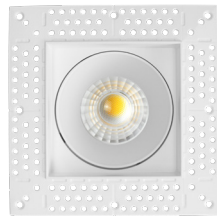

Optical

- White PC Lens
- Available Beam Angles:

24° Narrow

38° Medium

60° Wide

Installation/Mounting

- Spring Clip Mount [W/Trim]
- Flush to Ceiling [Trimless]

Controls

**ORDERING INFORMATION****EXAMPLE: ICON-S-3-10-5C-38-RBT-WH**

Series	Size	Wattage	CCT	Input Voltage	Beam Angle	Trim Type	Trim Finish	Options
ICON-S	3 - 3"	10 - 10W 15 - 15W	5C - 2700K/3000K/ 3500K/4000K/ 5000K	[Blank] - 120VAC U - 120-277VAC	24 - 24° 38 - 38° 60 - 60°	STM - Square Trim STL - Square Trimless	BK - Black WH - White	ICON-S-NC [New Construction Plate W/ Hanger Bar] ICON-S-NC-TL [New Construction Plate W/ Hanger Bar] FLEX-6 [6' Flexible Connector] FLEX-10 [10' Flexible Connector] FLEX-20 [20' Flexible Connector] EM [Emergency Battery Backup]

DIMENSIONS

LUMEN OUTPUT

SKU	Size (in)	Wattage (W)	Delivered Lumens (lm)	Efficacy (lm/W)
ICON-S-3-10-5C-38-STM-WH	3	10	700	70
ICON-S-3-15-5C-38-STM-WH	3	15	1000	66

ACCESSORIES

Square Trim
[STM]

Square Trimless
[STL]

6'/10'/20'
Flexible Extension Connector
[FLEX-6]
[FLEX-10]
[FLEX-20]

New Construction Kit
W/ Hanger Bar
2"/3"/3.5"/4"
[ICON-S-NC]

New Construction Kit
W/ Hanger Bar
[For Trimless]
1"/3.5"/4"/5"/6"
[ICON-S-NC-TL]