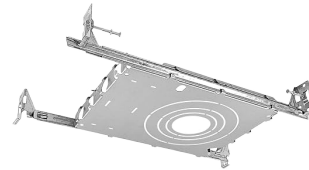

**ORDERING INFORMATION****EXAMPLE: ICON-S-3-10-5C-38-RBT-WH**

Series	Size	Wattage	CCT	Input Voltage	Beam Angle	Trim Type	Trim Finish	Options
ICON-S	3 - 3"	10 - 10W 15 - 15W	5C - 2700K/3000K/ 3500K/4000K/ 5000K	[Blank] - 120VAC U - 120-277VAC	24 - 24° 38 - 38° 60 - 60°	STM - Square Trim STL - Square Trimless	BK - Black WH - White	ICON-S-NC [New Construction Plate W/ Hanger Bar] ICON-S-NC-TL [New Construction Plate W/ Hanger Bar] FLEX-6 [6' Flexible Connector] FLEX-10 [10' Flexible Connector] FLEX-20 [20' Flexible Connector] EM [Emergency Battery Backup]

DIMENSIONS

LUMEN OUTPUT

SKU	Size (in)	Wattage (W)	Delivered Lumens (lm)	Efficacy (lm/W)
ICON-S-3-10-5C-38-STM-WH	3	10	700	70
ICON-S-3-15-5C-38-STM-WH	3	15	1000	66

ACCESSORIES

Square Trim
[STM]

Square Trimless
[STL]

6'/10'/20'
Flexible Extension Connector
[FLEX-6]
[FLEX-10]
[FLEX-20]

New Construction Kit
W/ Hanger Bar
2"/3"/3.5"/4"
[ICON-S-NC]

New Construction Kit
W/ Hanger Bar
[For Trimless]
1"/3.5"/4"/5"/6"
[ICON-S-NC-TL]