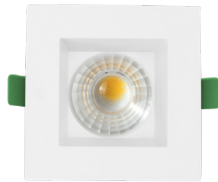

Date:	
Project Name:	
SKU #:	

ICON S3™

Icon Series Square Downlight 3"

STM - Square Trim

STL - Square Trimless

APPLICATIONS

Residential, Commercial, Multi-Family

FEATURES**Construction**

- Aluminum Housing

Finish- White Trim
- Black Trim [Option]**Electrical & Technical**

- Input Voltage: 120VAC
120-277VAC [Option]
- Input Frequency: 60Hz
- Projected Life: L70 > 50,000 hrs
- PF: >0.9
- CRI: >90
- THD: <20%
- CCT Selectable: 2700K/3000K/3500K/
4000K/5000K
- Operating Temp.: -4°F ~ 104°F
- Wet Location Rated
- IC Air-Tight Rated
- 8W Emergency Battery Backup [Option]

Optical

- White PC Lens
- Available Beam Angles:

24° Narrow

38° Medium

60° Wide

Installation/Mounting

- Spring Clip Mount [W/Trim]
- Flush to Ceiling [Trimless]

Controls

**ORDERING INFORMATION****EXAMPLE: ICON-S-3-10-5C-38-RBT-WH**

Series	Size	Wattage	CCT	Input Voltage	Beam Angle	Trim Type	Trim Finish	Options
ICON-S	3 - 3"	10 - 10W 15 - 15W	5C - 2700K/3000K/ 3500K/4000K/ 5000K	[Blank] - 120VAC U - 120-277VAC	24 - 24° 38 - 38° 60 - 60°	STM - Square Trim STL - Square Trimless	BK - Black WH - White	ICON-S-NC [New Construction Plate W/ Hanger Bar] ICON-S-NC-TL [New Construction Plate W/ Hanger Bar] FLEX-6 [6' Flexible Connector] FLEX-10 [10' Flexible Connector] FLEX-20 [20' Flexible Connector] EM [Emergency Battery Backup]