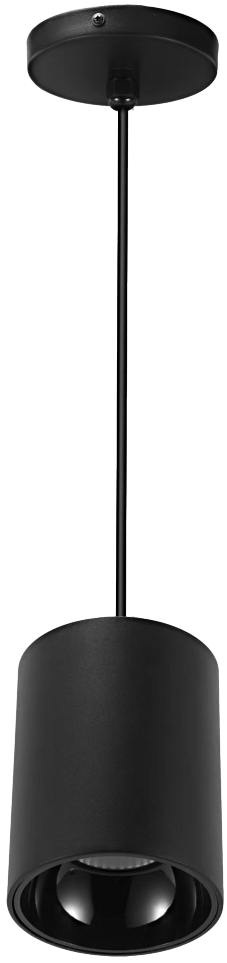

Date:	
Project Name:	
SKU #:	

HELIX™ R
Flush Mounted Round Fixture

APPLICATIONS

Residential, Commercial, Multi-Family Complex, Hospitality

FEATURES

Construction

- Die-cast Aluminum Base
- Spun Aluminum Body

Optical

- Beam Angles:
 - 15°
 - 30°
 - 45°

Electrical & Technical

- Input Voltage: 100-277V
- Input Frequency: 50/60Hz
- Projected Life: L70 > 50,000 hrs
- PF: >0.9
- CRI: >90
- THD: <20%
- CCT: 2700K, 3000K, 3500K, 4000K
- Operating Temp.: -40°F ~ 122°F
- Dry Location

Installation/Mounting

- Pendant Mount:
 - 3.3' Cable [Standard]
 - 3.3' Stem [Standard] [Custom Length*]
- Surface Mount

Controls

- Triac Dimming [Option]
- 0-10 Dimming [Option]

Warranty

- 5 Year Warranty
See warranty documentation for more information.

Lumen Output

- 15W: 1,200lm
- 20W: 1,600lm
- 30W: 2,400lm
- 40W: 3,200lm

HOUSING FINISHES

REFLECTOR FINISHES

ORDERING INFORMATION **EXAMPLE: HXR-0305-15-30-15-D-BK-WH-CM**

Series	Size	Wattage	CCT	Beam Angle	Dimming	Finish	Reflector	Mounting Option
HXR	0305 - D: 3"x H: 5"	15 - 15W	27 - 2700K	15 - 15°	D - Triac Dimming D1 - 0-10V Dimming	BK - Black WH - White	BK - Black WH - White SV - Silver	CM - Cable Mount [3.3'] ST - Stem Mount [3.3'] SM - Surface Mount
	0305 - D: 3"x H: 5"	20 - 20W	30 - 3000K	30 - 30°				
	0405 - D: 4"x H: 5"	30 - 30W	35 - 3500K	45 - 45°				
	0506 - D: 5"x H: 6"	40 - 40W	40 - 4000K					