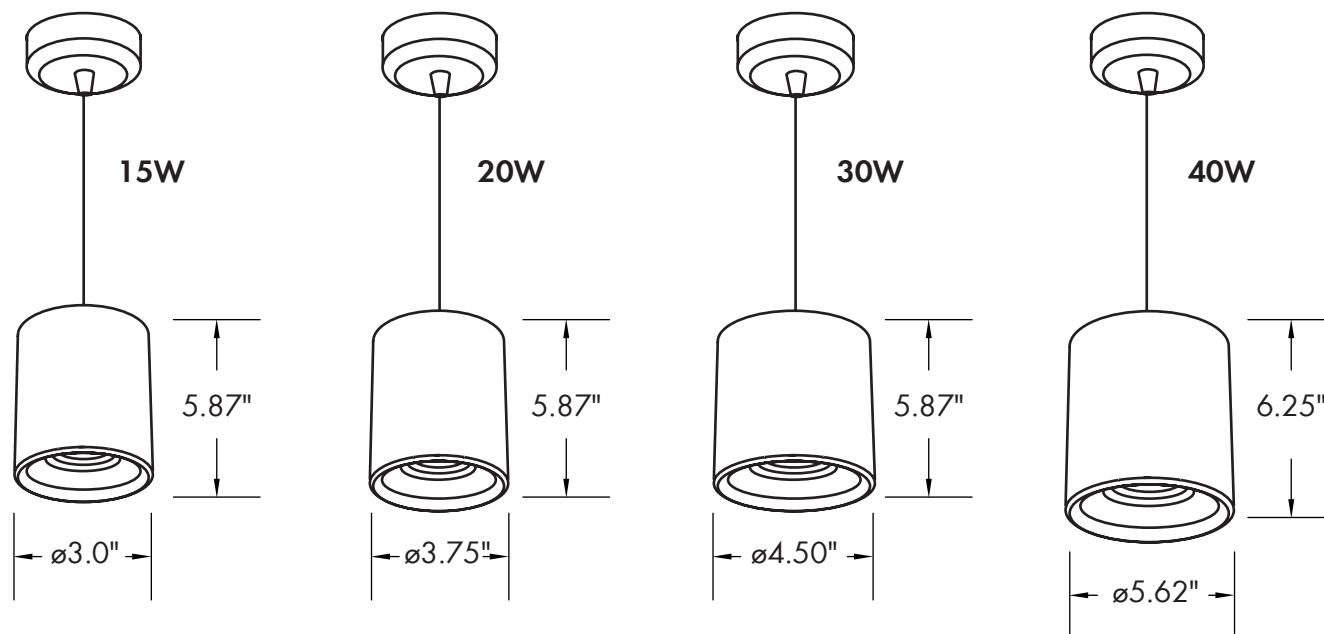

Installation/Mounting

- Pendant Mount:
 - 3.3' Cable [Standard]
 - 3.3' Stem [Standard] [Custom Length*]
- Surface Mount

Controls

- Triac Dimming [Option]
- 0-10 Dimming [Option]

Warranty

- 5 Year Warranty
See warranty documentation for more information.

Lumen Output

- 15W: 1,200lm
- 20W: 1,600lm
- 30W: 2,400lm
- 40W: 3,200lm

HOUSING FINISHES

REFLECTOR FINISHES

ORDERING INFORMATION **EXAMPLE: HXR-0305-15-30-15-D-BK-WH-CM**

Series	Size	Wattage	CCT	Beam Angle	Dimming	Finish	Reflector	Mounting Option
HXR	0305 - D: 3"x H: 5"	15 - 15W	27 - 2700K	15 - 15°	D - Triac Dimming D1 - 0-10V Dimming	BK - Black WH - White	BK - Black WH - White SV - Silver	CM - Cable Mount [3.3'] ST - Stem Mount [3.3'] SM - Surface Mount
	0305 - D: 3"x H: 5"	20 - 20W	30 - 3000K	30 - 30°				
	0405 - D: 4"x H: 5"	30 - 30W	35 - 3500K	45 - 45°				
	0506 - D: 5"x H: 6"	40 - 40W	40 - 4000K					

DIMENSIONS

Pendant Mount

Surface Mount

LUMEN OUTPUT

SKU	Size [DxH] (in)	Wattage (W)	Delivered Lumens (lm)	Efficacy (lm/W)
HXR-0305-15-30-15-D-BK-WH-XX	ø3 x 6	15	1200	80
HXR-0305-20-30-15-D-BK-WH-XX	ø3.75 x 6	20	1400	70
HXR-0405-30-30-15-D-BK-WH-XX	ø4.5 x 6	30	2400	80
HXR-0506-40-30-15-D-BK-WH-XX	ø5.6 x 6	40	3200	80