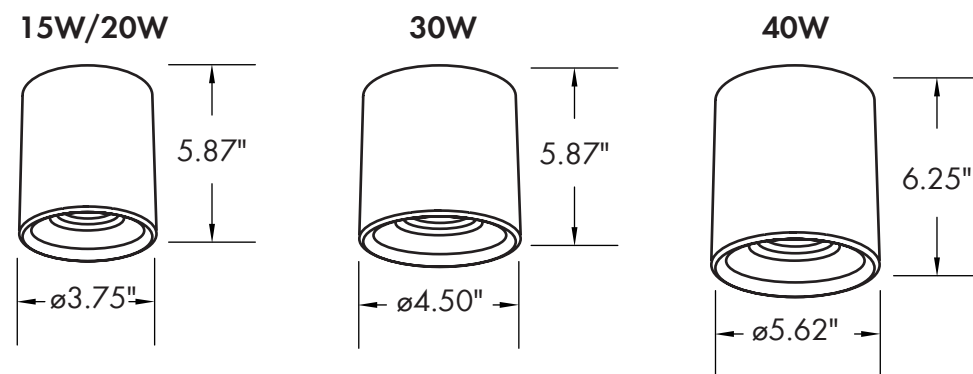

Installation/Mounting

- Pendant Mount:
 - 3.3' Cable [Standard]
 - 3.3' Stem [Standard] [Custom Length*]
- Surface Mount

Controls

- Triac Dimming [Option]
- 0-10 Dimming [Option]

Warranty

- 5 Year Warranty
See warranty documentation for more information.

Lumen Output

- 15W: 1,200lm
- 20W: 1,600lm
- 30W: 2,400lm
- 40W: 3,200lm

HOUSING FINISHES

REFLECTOR FINISHES

ORDERING INFORMATION **EXAMPLE: HXR-0305-15-30-15-D-BK-WH-CM**

Series	Size	Wattage	CCT	Beam Angle	Dimming	Finish	Reflector	Mounting Option
HXR	0305 - D: 3"x H: 5"	15 - 15W	27 - 2700K	15 - 15°	D - Triac Dimming D1 - 0-10V Dimming	BK - Black WH - White	BK - Black WH - White SV - Silver	CM - Cable Mount [3.3'] ST - Stem Mount [3.3'] SM - Surface Mount
	0305 - D: 3"x H: 5"	20 - 20W	30 - 3000K	30 - 30°				
	0405 - D: 4"x H: 5"	30 - 30W	35 - 3500K	45 - 45°				
	0506 - D: 5"x H: 6"	40 - 40W	40 - 4000K					

DIMENSIONS

Pendant Mount

Surface Mount

LUMEN OUTPUT

SKU	Size [DxH] (in)	Wattage (W)	Delivered Lumens (lm)	Efficacy (lm/W)
HXR-0305-15-30-15-D-BK-WH-XX	ø3 x 6	15	1200	80
HXR-0305-20-30-15-D-BK-WH-XX	ø3.75 x 6	20	1400	70
HXR-0405-30-30-15-D-BK-WH-XX	ø4.5 x 6	30	2400	80
HXR-0506-40-30-15-D-BK-WH-XX	ø5.6 x 6	40	3200	80