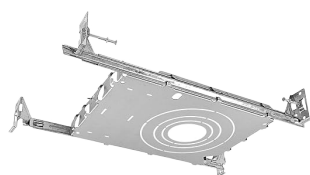

ACCESSORIES

Round Trim [RTM]

Round Slope Trim [RTM]

Round Trimless [RTL]

New Construction Kit Plate [For Trimless] [ICON-R-2-TL-NC]

New Construction Kit W/ Hanger Bar [For Trim] [ICON-SR-2-4-NCH]

New Construction Kit Plate [For Trim] [ICON-SR-2-3-NC]