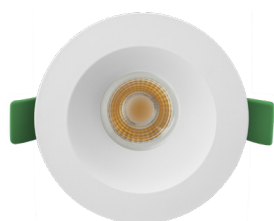

LUMEN OUTPUT

SKU	Size (in)	Wattage (W)	Beam Angle	2700K		3000K		3500K		4000K		5000K	
				Delivered Lumens (lm)	Efficacy (lm/W)	Delivered Lumens (lm)	Efficacy (lm/W)	Delivered Lumens (lm)	Efficacy (lm/W)	Delivered Lumens (lm)	Efficacy (lm/W)	Delivered Lumens (lm)	Efficacy (lm/W)
ICON-R-2-8-5C-24-RTM-WH	2	8	24°	699	94	732	99	766	105	778	105	773	102
ICON-R-2-8-5C-38-RTM-WH	2	8	38°	543	68	575	72	628	79	660	75	681	85
ICON-R-2-8-5C-60-RTM-WH	2	8	60°	633	85	660	89	690	95	701	95	696	92
ICON-R-2-15-5C-24-RTM-WH	2	15	24°	1105	84	1161	91	1207	97	1227	96	1190	90
ICON-R-2-15-5C-38-RTM-WH	2	15	38°	921	61	984	66	1088	73	1153	77	1187	79
ICON-R-2-15-5C-60-RTM-WH	2	15	60°	970	74	1018	80	1059	85	1076	84	1043	79

Dim to Warm				3000K			
SKU	Size (in)	Wattage (W)	Beam Angle	Delivered Lumens (lm)		Efficacy (lm/W)	
ICON-R-2-8-DW-T-24-RTM-WH	2	8	24°	586		76	
ICON-R-2-8-DW-T-38-RTM-WH	2	8	38°	571		75	
ICON-R-2-8-DW-T-60-RTM-WH	2	8	60°	531		69	
ICON-R-2-15-DW-T-24-RTM-WH	2	15	24°	867		70	
ICON-R-2-15-DW-T-38-RTM-WH	2	15	38°	944		77	
ICON-R-2-15-DW-T-60-RTM-WH	2	15	60°	784		63	

ACCESSORIES

Round Trim [RTM]