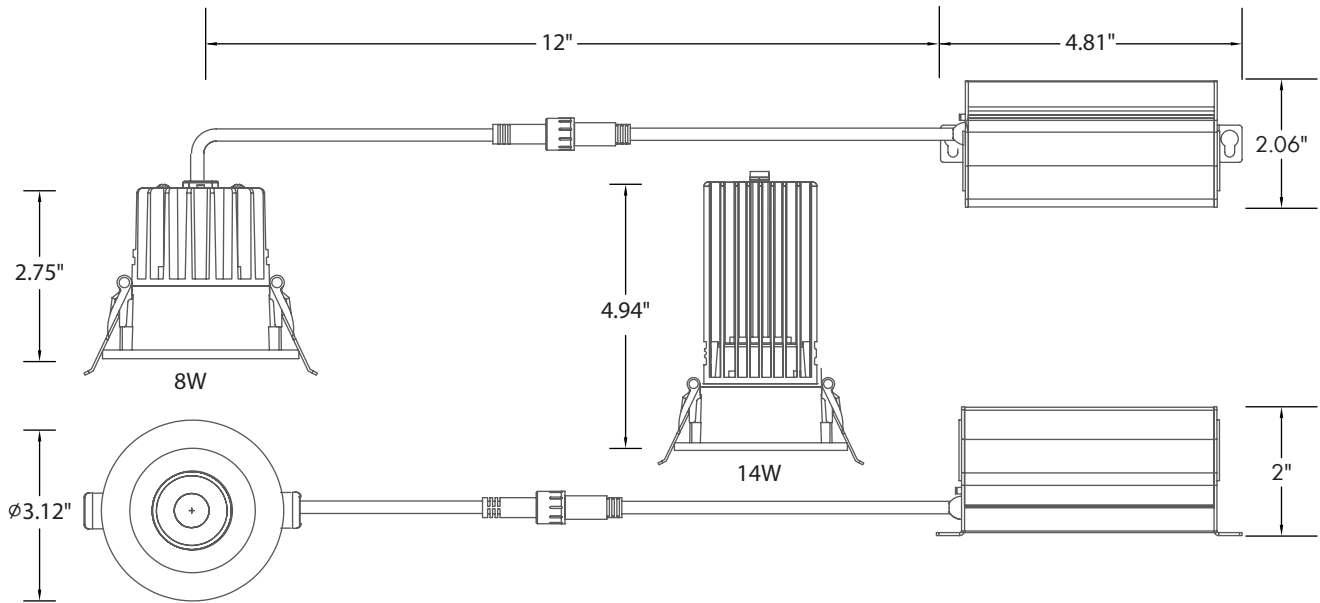

Series	Size	Wattage	CCT	Input Voltage	Beam Angle	Trim Type	Trim Finish	Options
ICON-R	2 - 2"	8 - 8W 15 - 15W	5C - 2700K/3000K/ 3500K/4000K/ 5000K	[Blank] - 120VAC U - 120-277VAC	24 - 24° 38 - 38° 60 - 60°	RTM - Round Trim RTL - Round Trimless	BK - Black WH - White	ICON-R-NC [New Construction Plate W/ Hanger Bar] FLEX-6 [6' Flexible Connector] FLEX-10 [10' Flexible Connector] FLEX-20 [20' Flexible Connector] EM [Emergency Battery Backup]

DIMENSIONS

LUMEN OUTPUT

SKU	Size (in)	Wattage (W)	Delivered Lumens (lm)	Efficacy (lm/W)
ICON-R-2-8-5C-38-RTM-WH	2	8	600	75
ICON-R-2-15-5C-38-RTM-WH	2	15	1000	66

ACCESSORIES

Round Trim
[RTM]

Round Trimless
[RTL]