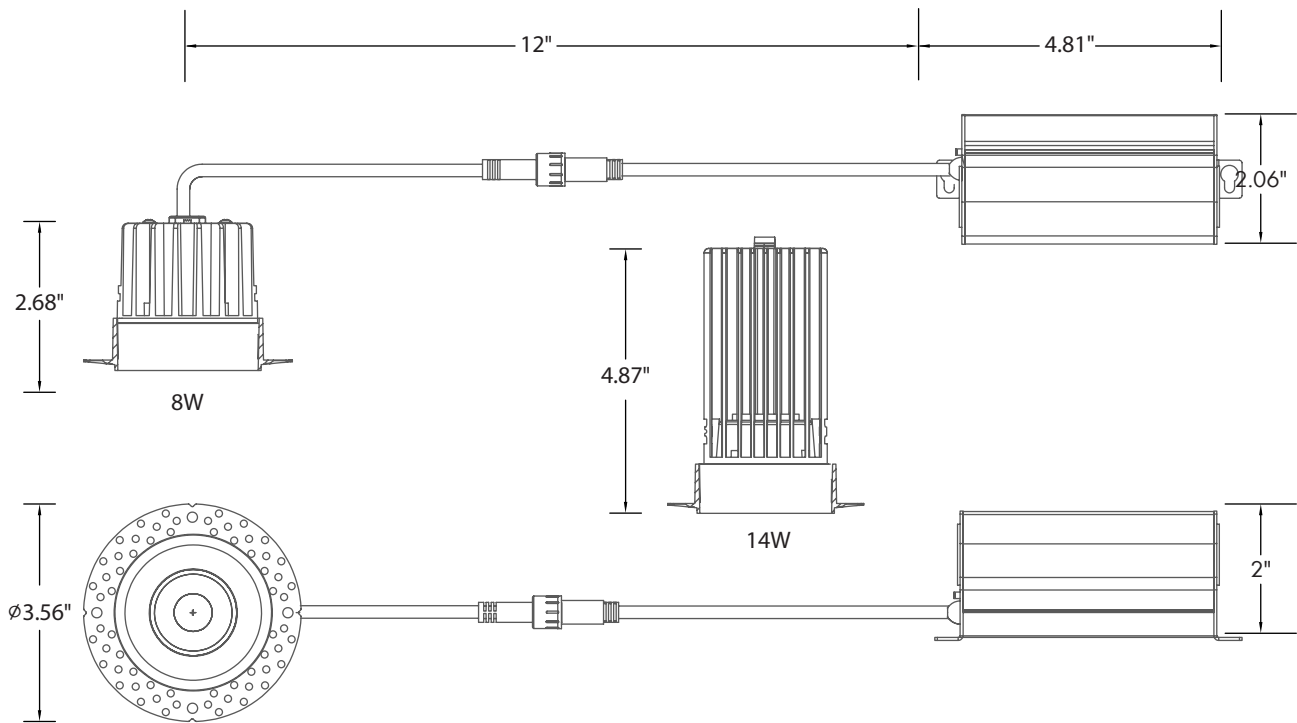

Series	Size	Wattage	CCT	Input Voltage	Beam Angle	Trim Type	Trim Finish	Options
ICON-R	2 - 2"	8 - 8W 15 - 15W	5C - 2700K/3000K/ 3500K/4000K/ 5000K	[Blank] - 120VAC U - 120-277VAC	24 - 24° 38 - 38° 60 - 60°	RTM - Round Trim RTL - Round Trimless	BK - Black WH - White	ICON-R-NC [New Construction Plate W/ Hanger Bar] FLEX-6 [6' Flexible Connector] FLEX-10 [10' Flexible Connector] FLEX-20 [20' Flexible Connector] EM [Emergency Battery Backup]

DIMENSIONS

LUMEN OUTPUT

SKU	Size (in)	Wattage (W)	Delivered Lumens (lm)	Efficacy (lm/W)
ICON-R-2-8-5C-38-RTM-WH	2	8	600	75
ICON-R-2-15-5C-38-RTM-WH	2	15	1000	66

ACCESSORIES

Round Trim
[RTM]

Round Trimless
[RTL]