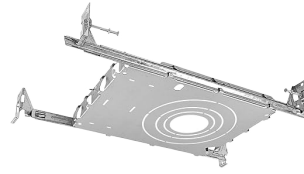

Series	Size	Wattage	CCT	Input Voltage	Beam Angle	Trim Type	Trim Finish	Options
ICON-R	2 - 2"	8 - 8W 15 - 15W	5C - 2700K/3000K/ 3500K/4000K/ 5000K	[Blank] - 120VAC U - 120-277VAC	24 - 24° 38 - 38° 60 - 60°	RTM - Round Trim RTL - Round Trimless	BK - Black WH - White	ICON-R-NC [New Construction Plate W/ Hanger Bar] FLEX-6 [6' Flexible Connector] FLEX-10 [10' Flexible Connector] FLEX-20 [20' Flexible Connector] EM [Emergency Battery Backup]

DIMENSIONS

LUMEN OUTPUT

SKU	Size (in)	Wattage (W)	Delivered Lumens (lm)	Efficacy (lm/W)
ICON-R-2-8-5C-38-RTM-WH	2	8	600	75
ICON-R-2-15-5C-38-RTM-WH	2	15	1000	66

ACCESSORIES

Round Trim
[RTM]

Round Trimless
[RTL]

6'/10'/20'
Flexible Extension Connector
[FLEX-6]
[FLEX-10]
[FLEX-20]

New Construction Kit
W/ Hanger Bar
2"/3"/3.5"/4"
[ICON-R-NC]

8W
Emergency Battery Backup
[EM]

COMPLETED PRODUCT

ICON R2™
Round Trim

ICON R2™
Round Trimless