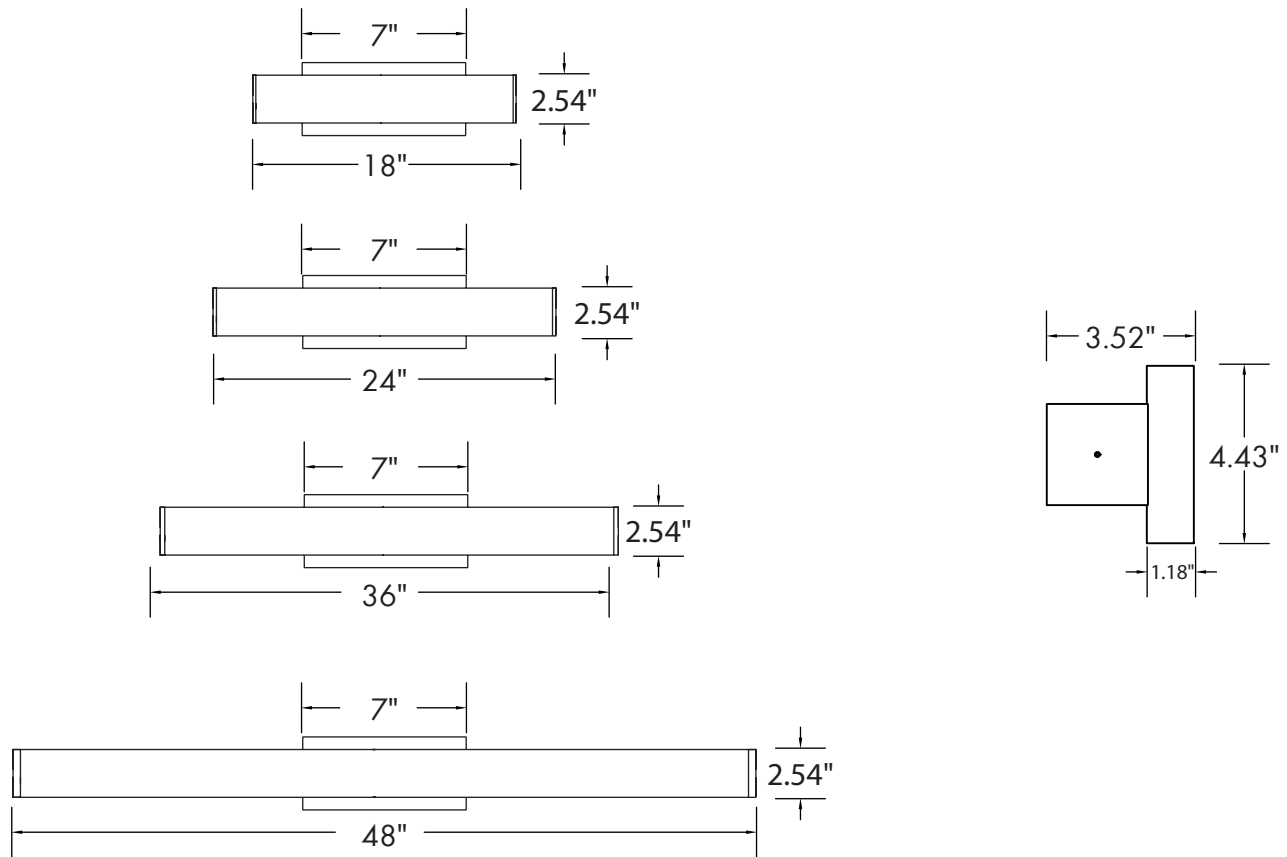

- | | |
|---|--|
| Construction
- Die-formed Cold-Rolled Steel
- Powder Coated Paint | Finish
- Brushed Nickel
- Black*
- White* |
| Electrical & Technical
- Input Voltage: 120V
120-277V [Option]
- Input Frequency: 60Hz
- Projected L70 > 50,000 hrs
- PF: >0.95
- CRI: >80 or >90* [Option]
- THD: <20%
- CCT Selectable: 2700K/ 3000K/
3500K/4000K/5000K
- Operating Temp.: -4°F ~ 113°F
- Damp Location Rated | Optical
- High Transmission
White Acrylic Lens
- 270° Beam Angle |
| Controls
- Triac Dimming @ 120V | Installation/Mounting
- Wall Mounted |
| Dimmer Compatibility List:
Leviton: IPL06-10Z, 6672-1LW, 6674-P0W, DLS06-1LZ
Lutron: TGCL-153P, MACL-153M, CTCL-153P, PD-6WCL | Compliance
- JA8 TITLE 24 Compliant at 90CRI
- 120-277V [Not Energy Star] |
| Lumen Output
120V:
• 18"/20W: 1,600lm
• 24"/25W: 2,000lm | Warranty
- 5 Year Warranty
See warranty documentation for more information. |
| 120-277V:
• 18"/20W: 1,500lm
• 24"/25W: 2,000lm
• 36"/30W: 2,400lm
• 48"/35W: 2,800lm | |

ORDERING INFORMATION EXAMPLE: VF1-2425-CC-BN

VF1					
Series	Size/Wattage	CCT	Input Voltage	Finish	CRI
VF1	1820 - 18"/20W 2425 - 24"/25W	CC - 2700K/3000K/3500K/4000K/5000K	[Blank] - 120V	BN - Brushed Nickel BK - Black* WH - White*	90CRI (Option*)

ORDERING INFORMATION EXAMPLE: VF1-2425-CC-U-BN-90CRI

VF1					
Series	Size/Wattage	CCT	Input Voltage	Finish	CRI
VF1	1820 - 18"/20W 2425 - 24"/25W 3630 - 36"/30W 4835 - 48"/35W	CC - 2700K/3000K/3500K/4000K/5000K	U - 120-277V	BN - Brushed Nickel BK - Black* WH - White*	90CRI

DIMENSIONS

LUMEN OUTPUT

@120V

SKU	Size (in)	Wattage (W)	Delivered Lumens (lm)	Efficacy (lm/W)
VF1-1820-CC-BN	18	20	1600	80
VF1-2425-CC-BN	24	25	2000	80

@120-277V

SKU	Size (in)	Wattage (W)	Delivered Lumens (lm)	Efficacy (lm/W)
VF1-1820-CC-U-BN-90CRI	18	20	1500	75
VF1-2425-CC-U-BN-90CRI	24	25	2000	80
VF1-3630-CC-U-BN-90CRI	36	30	2400	80
VF1-4835-CC-U-BN-90CRI	48	35	2650	76