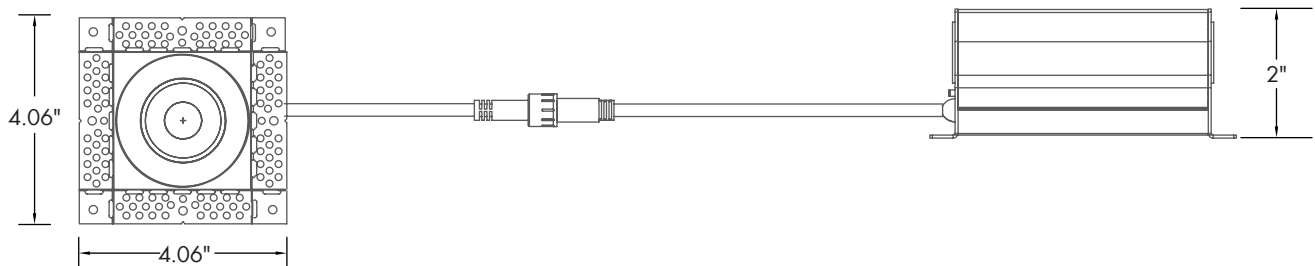

Series	Size	Wattage	CCT	Input Voltage	Beam Angle	Trim Type	Trim Finish	Options
ICON-S	2 - 2"	8 - 8W 15 - 15W	5C - 2700K/3000K/ 3500K/4000K/ 5000K	[Blank] - 120VAC U - 120-277VAC	24 - 24° 38 - 38° 60 - 60°	STM - Square Trim STL - Square Trimless	BK - Black WH - White	ICON-S-NC [New Construction Plate W/ Hanger Bar] FLEX-6 [6' Flexible Connector] FLEX-10 [10' Flexible Connector] FLEX-20 [20' Flexible Connector] EM [Emergency Battery Backup]

DIMENSIONS

LUMEN OUTPUT

SKU	Size (in)	Wattage (W)	Delivered Lumens (lm)	Efficacy (lm/W)
ICON-S-2-8-5C-38-STM-WH	2	8	600	75
ICON-S-2-15-5C-38-STM-WH	2	15	1000	66

ACCESSORIES

Square Trim [STM]

Square Trimless [STL]