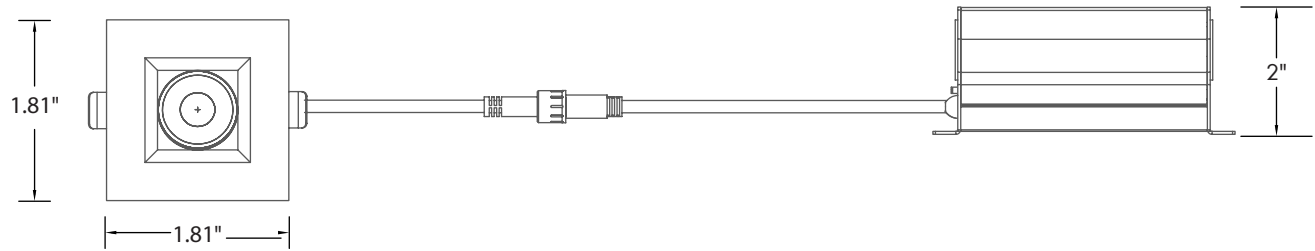

Series	Size	Wattage	CCT	Input Voltage	Beam Angle	Trim Type	Trim Finish	Options
ICON-S	2 - 2"	8 - 8W 15 - 15W	5C - 2700K/3000K/ 3500K/4000K/ 5000K	[Blank] - 120VAC U - 120-277VAC	24 - 24° 38 - 38° 60 - 60°	STM - Square Trim STL - Square Trimless	BK - Black WH - White	ICON-S-NC [New Construction Plate W/ Hanger Bar] FLEX-6 [6' Flexible Connector] FLEX-10 [10' Flexible Connector] FLEX-20 [20' Flexible Connector] EM [Emergency Battery Backup]

DIMENSIONS

LUMEN OUTPUT

SKU	Size (in)	Wattage (W)	Delivered Lumens (lm)	Efficacy (lm/W)
ICON-S-2-8-5C-38-STM-WH	2	8	600	75
ICON-S-2-15-5C-38-STM-WH	2	15	1000	66

ACCESSORIES

Square Trim [STM]

Square Trimless [STL]