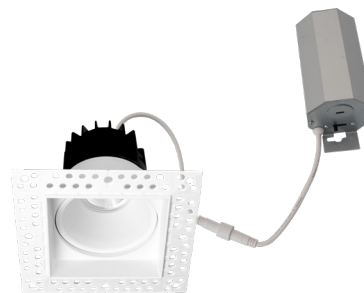

Date:	
Project Name:	
SKU #:	

ICON S2™
Icon Series Square Downlight 2"

STM - Square Trim

STL - Square Trimless

APPLICATIONS

Residential, Commercial, Multi-Family Complex

FEATURES

Construction

Optical

- White PC Lens
- Available Beam Angles:

- 24° Narrow
- 38° Medium
- 60° Wide

Installation/Mounting

- Spring Clip Mount [W/Trim]
- Flush to Ceiling [Trimless]

Controls

- Triac Dimming [120V]
- 0-10V Dimming [120-277V]

DIMENSIONS

LUMEN OUTPUT

SKU	Size (in)	Wattage (W)	Delivered Lumens (lm)	Efficacy (lm/W)
ICON-S-2-8-5C-38-STM-WH	2	8	600	75
ICON-S-2-15-5C-38-STM-WH	2	15	1000	66

ACCESSORIES

Square Trim [STM]

Square Trimless [STL]

6'/10'/20'
Flexible Extension Connector
[FLEX-6]
[FLEX-10]
[FLEX-20]

New Construction Kit
W/ Hanger Bar
2"/3"/3.5"/4"
[ICON-R-NC]

8W
Emergency Battery Backup
[Factory Install]
[EM]

COMPLETED PRODUCT

ICON S2™
Square Trim