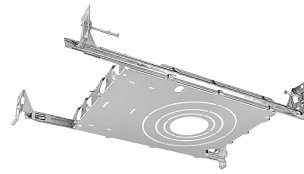

Series	Size	Wattage	CCT	Input Voltage	Beam Angle	Trim Type	Trim Finish	Options
ICON-S	2 - 2"	8 - 8W 15 - 15W	5C - 2700K/3000K/ 3500K/4000K/ 5000K	[Blank] - 120VAC U - 120-277VAC	24 - 24° 38 - 38° 60 - 60°	STM - Square Trim STL - Square Trimless	BK - Black WH - White	ICON-S-NC [New Construction Plate W/ Hanger Bar] FLEX-6 [6' Flexible Connector] FLEX-10 [10' Flexible Connector] FLEX-20 [20' Flexible Connector] EM [Emergency Battery Backup]

DIMENSIONS

LUMEN OUTPUT

SKU	Size (in)	Wattage (W)	Delivered Lumens (lm)	Efficacy (lm/W)
ICON-S-2-8-5C-38-STM-WH	2	8	600	75
ICON-S-2-15-5C-38-STM-WH	2	15	1000	66

ACCESSORIES

Square Trim [STM]

Square Trimless [STL]

6'/10'/20'
Flexible Extension Connector
[FLEX-6]
[FLEX-10]
[FLEX-20]

New Construction Kit
W/ Hanger Bar
2"/3"/3.5"/4"
[ICON-R-NC]

8W
Emergency Battery Backup
[Factory Install]
[EM]

COMPLETED PRODUCT

ICON S2™
Square Trim