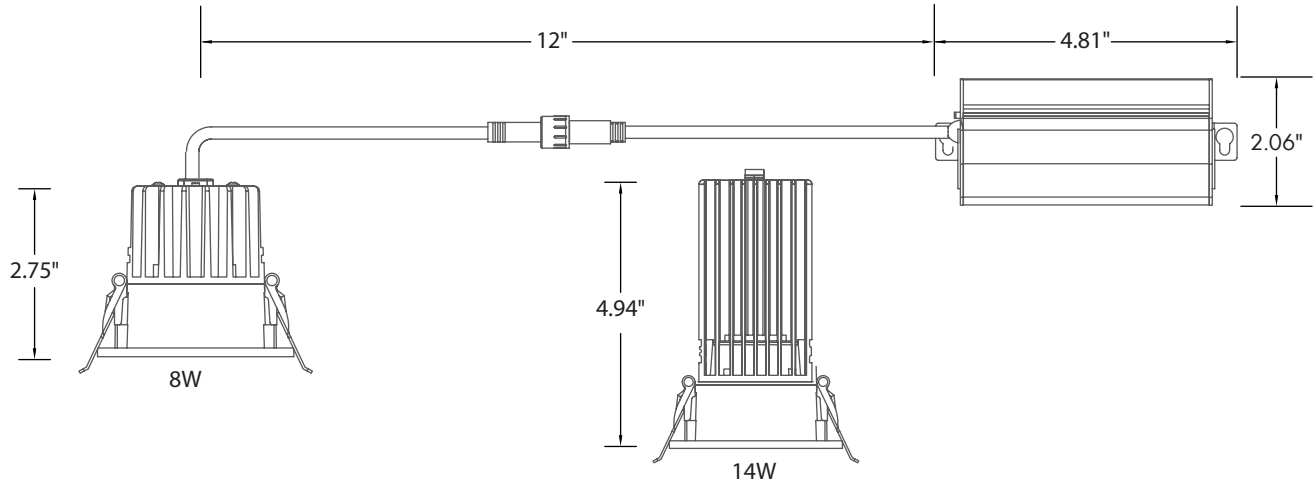

Series	Size	Wattage	CCT	Input Voltage	Beam Angle	Trim Type	Trim Finish	Options
ICON-S	2 - 2"	8 - 8W 15 - 15W	5C - 2700K/3000K/ 3500K/4000K/ 5000K	[Blank] - 120VAC U - 120-277VAC	24 - 24° 38 - 38° 60 - 60°	STM - Square Trim STL - Square Trimless	BK - Black WH - White	ICON-S-NC [New Construction Plate W/ Hanger Bar] FLEX-6 [6' Flexible Connector] FLEX-10 [10' Flexible Connector] FLEX-20 [20' Flexible Connector] EM [Emergency Battery Backup]

DIMENSIONS

LUMEN OUTPUT

SKU	Size (in)	Wattage (W)	Delivered Lumens (lm)	Efficacy (lm/W)
ICON-S-2-8-5C-38-STM-WH	2	8	600	75
ICON-S-2-15-5C-38-STM-WH	2	15	1000	66

ACCESSORIES

Square Trim [STM]

Square Trimless [STL]