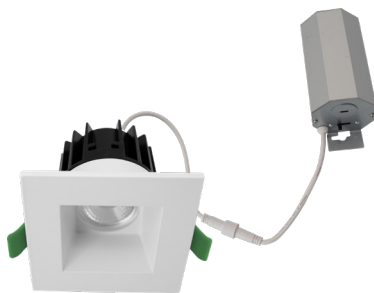

Date:	
Project Name:	
SKU #:	

ICON S2™
Icon Series Square Downlight 2"

STM - Square Trim

STL - Square Trimless

APPLICATIONS

Residential, Commercial, Multi-Family Complex

FEATURES

Construction

Optical

- White PC Lens
- Available Beam Angles:

- 24° Narrow
- 38° Medium
- 60° Wide

Installation/Mounting

- Spring Clip Mount [W/Trim]
- Flush to Ceiling [Trimless]

Controls

- Triac Dimming [120V]
- 0-10V Dimming [120-277V]

DIMENSIONS

LUMEN OUTPUT

SKU	Size (in)	Wattage (W)	Delivered Lumens (lm)	Efficacy (lm/W)
ICON-S-2-8-5C-38-STM-WH	2	8	600	75
ICON-S-2-15-5C-38-STM-WH	2	15	1000	66

ACCESSORIES

Square Trim [STM]

Square Trimless [STL]

6'/10'/20'
Flexible Extension Connector
[FLEX-6]
[FLEX-10]
[FLEX-20]

New Construction Kit
W/ Hanger Bar
2"/3"/3.5"/4"
[ICON-R-NC]

8W
Emergency Battery Backup
[Factory Install]
[EM]

COMPLETED PRODUCT

ICON S2™
Square Trim