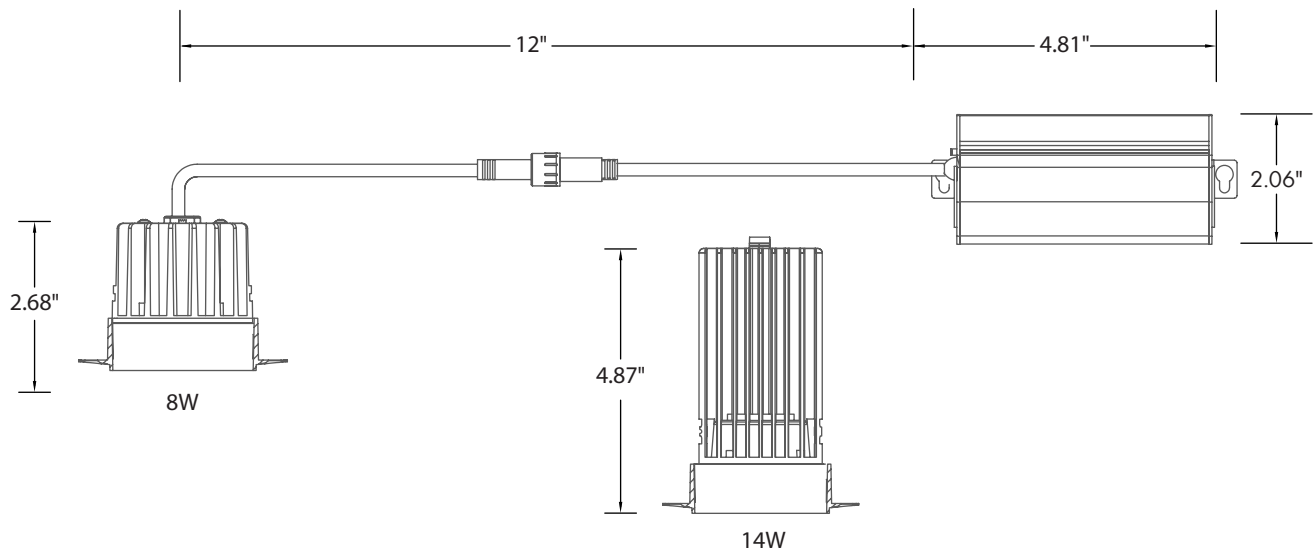

Date:	
Project Name:	
SKU #:	

ICON S2™
Icon Series Square Downlight 2"

STM - Square Trim

STL - Square Trimless

APPLICATIONS

Residential, Commercial, Multi-Family Complex

FEATURES

Construction

Series	Size	Wattage	CCT	Input Voltage	Beam Angle	Trim Type	Trim Finish	Options
ICON-S	2 - 2"	8 - 8W 15 - 15W	5C - 2700K/3000K/ 3500K/4000K/ 5000K	[Blank] - 120VAC U - 120-277VAC	24 - 24° 38 - 38° 60 - 60°	STM - Square Trim STL - Square Trimless	BK - Black WH - White	ICON-S-NC [New Construction Plate W/ Hanger Bar] FLEX-6 [6' Flexible Connector] FLEX-10 [10' Flexible Connector] FLEX-20 [20' Flexible Connector] EM [Emergency Battery Backup]

DIMENSIONS

LUMEN OUTPUT

SKU	Size (in)	Wattage (W)	Delivered Lumens (lm)	Efficacy (lm/W)
ICON-S-2-8-5C-38-STM-WH	2	8	600	75
ICON-S-2-15-5C-38-STM-WH	2	15	1000	66

ACCESSORIES

Square Trim [STM]

Square Trimless [STL]