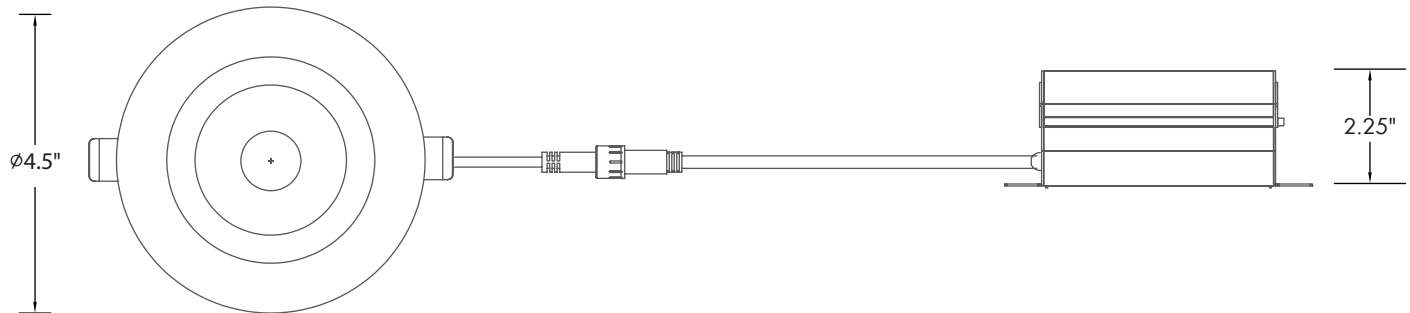

RTM - Round Trim

RTL - Round Trimless

**ORDERING INFORMATION****EXAMPLE: ICON-R-4-15-5C-38-RTM-WH**

Series	Size	Wattage	CCT	Input Voltage	Beam Angle	Trim Type	Trim Finish	Options
ICON-R	4 - 4"	15 - 15W 18 - 18W	5C - 2700K/3000K/ 3500K/4000K/ 5000K	[Blank] - 120VAC U - 120-277VAC	24 - 24° 38 - 38° 60 - 60°	RTM - Round Trim RTL - Round Trimless	BK - Black WH - White	ICON-R-NC [New Construction Plate W/ Hanger Bar] FLEX-6 [6' Flexible Connector] FLEX-10 [10' Flexible Connector] FLEX-20 [20' Flexible Connector] EM [Emergency Battery Backup]

DIMENSIONS

LUMEN OUTPUT

SKU	Size (in)	Wattage (W)	Delivered Lumens (lm)	Efficacy (lm/W)
ICON-R-4-15-5C-38-RTM-WH	4	15	1000	66
ICON-R-4-18-5C-38-RTM-WH	4	18	1500	83

ACCESSORIES

Round Trim
[RTM]

Round Trimless
[RTL]