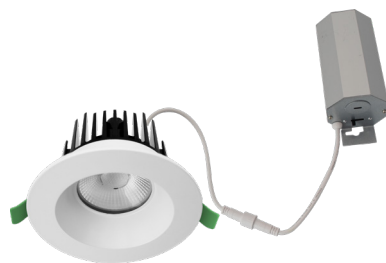

COMPLETED PRODUCT

ICON R4™
Round Trim