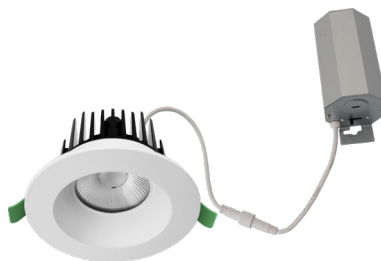

Date:	
Project Name:	
SKU #:	

ICON R4™

Icon Series Round Downlight 4"

**APPLICATIONS**

Residential, Commercial, Multi-Family

FEATURES**Construction**

- Aluminum Housing

Finish

RTM - Round Trim

RTL - Round Trimless

**ORDERING INFORMATION****EXAMPLE: ICON-R-4-15-5C-38-RTM-WH**

Series	Size	Wattage	CCT	Input Voltage	Beam Angle	Trim Type	Trim Finish	Options
ICON-R	4 - 4"	15 - 15W 18 - 18W	5C - 2700K/3000K/ 3500K/4000K/ 5000K	[Blank] - 120VAC U - 120-277VAC	24 - 24° 38 - 38° 60 - 60°	RTM - Round Trim RTL - Round Trimless	BK - Black WH - White	ICON-R-NC [New Construction Plate W/ Hanger Bar] FLEX-6 [6' Flexible Connector] FLEX-10 [10' Flexible Connector] FLEX-20 [20' Flexible Connector] EM [Emergency Battery Backup]

DIMENSIONS

LUMEN OUTPUT

SKU	Size (in)	Wattage (W)	Delivered Lumens (lm)	Efficacy (lm/W)
ICON-R-4-15-5C-38-RTM-WH	4	15	1000	66
ICON-R-4-18-5C-38-RTM-WH	4	18	1500	83

ACCESSORIES

Round Trim
[RTM]

Round Trimless
[RTL]

6'/10'/20'
Flexible Extension Connector
[FLEX-4]
[FLEX-6]
[FLEX-10]
[FLEX-20]

New Construction Kit
W/ Hanger Bar
2"/3"/3.5"/4"
[ICON-R-NC]

8W
Emergency Battery Backup
[EM]

COMPLETED PRODUCT

ICON R4™
Round Trim