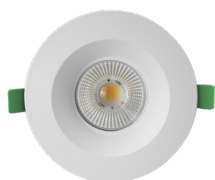

LUMEN OUTPUT

SKU	Size (in)	Wattage (W)	Beam Angle	2700K		3000K		3500K		4000K		5000K	
				Delivered Lumens (lm)	Efficacy (lm/W)	Delivered Lumens (lm)	Efficacy (lm/W)	Delivered Lumens (lm)	Efficacy (lm/W)	Delivered Lumens (lm)	Efficacy (lm/W)	Delivered Lumens (lm)	Efficacy (lm/W)
ICON-R-4-15-5C-24-RTM-WH	4	15	24°	1155	87	1228	94	1287	101	1320	102	1279	94
ICON-R-4-15-5C-38-RTM-WH	4	15	38°	1013	68	993	66	1092	73	1144	76	1154	77
ICON-R-4-15-5C-60-RTM-WH	4	15	60°	1153	87	1208	93	1263	100	1321	103	1251	93
ICON-R-4-18-5C-24-RTM-WH	4	18	24°	1803	102	1840	106	1906	113	1932	113	1911	109
ICON-R-4-18-5C-38-RTM-WH	4	18	38°	1282	71	1486	83	1479	82	1577	88	1634	91
ICON-R-4-18-5C-60-RTM-WH	4	18	60°	1816	104	1867	108	1943	115	1973	115	1954	112

Dim to Warm				3000K	
SKU	Size (in)	Wattage (W)	Beam Angle	Delivered Lumens (lm)	Efficacy (lm/W)
ICON-R-4-15-DW-T-24-RTM-WH	4	15	24°	958	74
ICON-R-4-15-DW-T-38-RTM-WH	4	15	38°	959	74
ICON-R-4-15-DW-T-60-RTM-WH	4	15	60°	949	73

ACCESSORIES

Round Trim
[RTM]