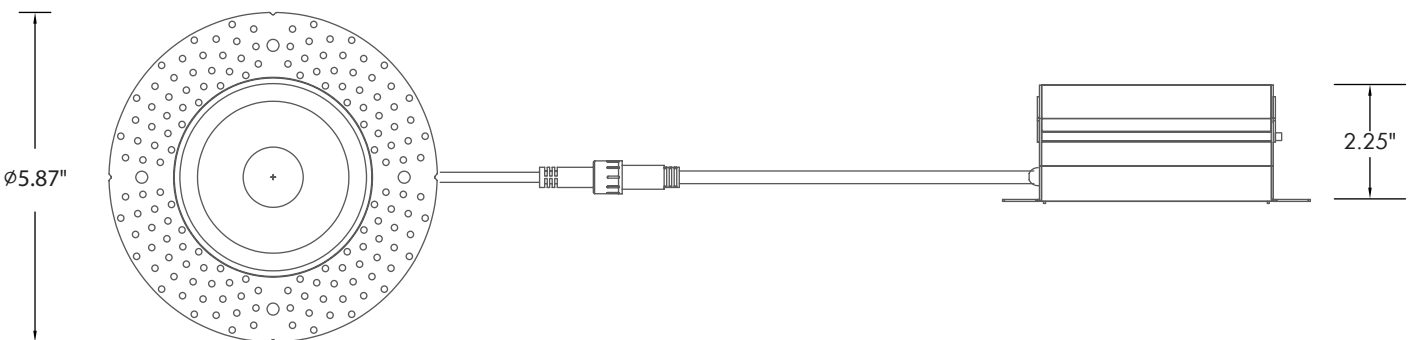

RTM - Round Trim

RTL - Round Trimless

**ORDERING INFORMATION****EXAMPLE: ICON-R-4-15-5C-38-RTM-WH**

Series	Size	Wattage	CCT	Input Voltage	Beam Angle	Trim Type	Trim Finish	Options
ICON-R	4 - 4"	15 - 15W 18 - 18W	5C - 2700K/3000K/ 3500K/4000K/ 5000K	[Blank] - 120VAC U - 120-277VAC	24 - 24° 38 - 38° 60 - 60°	RTM - Round Trim RTL - Round Trimless	BK - Black WH - White	ICON-R-NC [New Construction Plate W/ Hanger Bar] FLEX-6 [6' Flexible Connector] FLEX-10 [10' Flexible Connector] FLEX-20 [20' Flexible Connector] EM [Emergency Battery Backup]

DIMENSIONS

LUMEN OUTPUT

SKU	Size (in)	Wattage (W)	Delivered Lumens (lm)	Efficacy (lm/W)
ICON-R-4-15-5C-38-RTM-WH	4	15	1000	66
ICON-R-4-18-5C-38-RTM-WH	4	18	1500	83

ACCESSORIES

Round Trim
[RTM]

Round Trimless
[RTL]