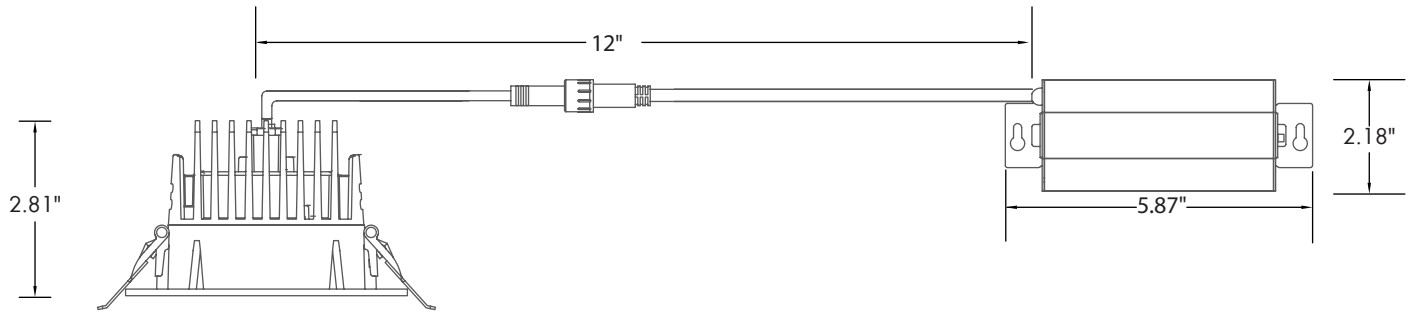

RTM - Round Trim

RTL - Round Trimless

**ORDERING INFORMATION****EXAMPLE: ICON-R-4-15-5C-38-RTM-WH**

Series	Size	Wattage	CCT	Input Voltage	Beam Angle	Trim Type	Trim Finish	Options
ICON-R	4 - 4"	15 - 15W 18 - 18W	5C - 2700K/3000K/ 3500K/4000K/ 5000K	[Blank] - 120VAC U - 120-277VAC	24 - 24° 38 - 38° 60 - 60°	RTM - Round Trim RTL - Round Trimless	BK - Black WH - White	ICON-R-NC [New Construction Plate W/ Hanger Bar] FLEX-6 [6' Flexible Connector] FLEX-10 [10' Flexible Connector] FLEX-20 [20' Flexible Connector] EM [Emergency Battery Backup]

DIMENSIONS

LUMEN OUTPUT

SKU	Size (in)	Wattage (W)	Delivered Lumens (lm)	Efficacy (lm/W)
ICON-R-4-15-5C-38-RTM-WH	4	15	1000	66
ICON-R-4-18-5C-38-RTM-WH	4	18	1500	83

ACCESSORIES

Round Trim
[RTM]

Round Trimless
[RTL]