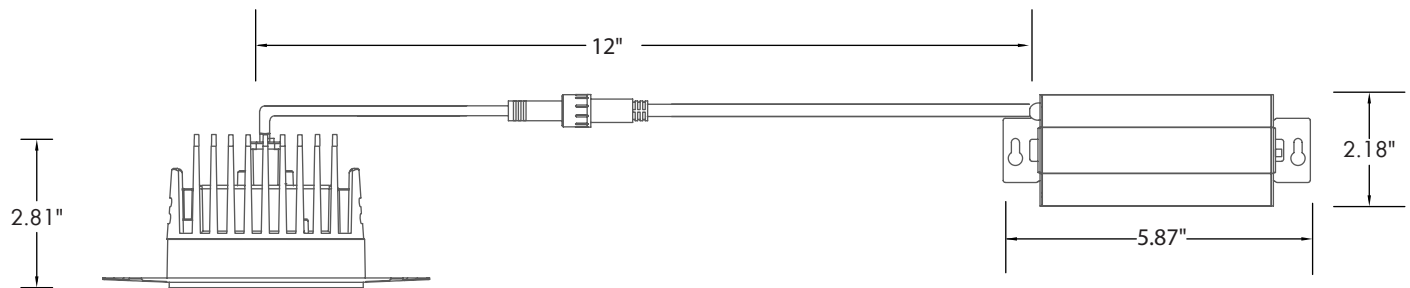

RTM - Round Trim

RTL - Round Trimless

**ORDERING INFORMATION****EXAMPLE: ICON-R-4-15-5C-38-RTM-WH**

Series	Size	Wattage	CCT	Input Voltage	Beam Angle	Trim Type	Trim Finish	Options
ICON-R	4 - 4"	15 - 15W 18 - 18W	5C - 2700K/3000K/ 3500K/4000K/ 5000K	[Blank] - 120VAC U - 120-277VAC	24 - 24° 38 - 38° 60 - 60°	RTM - Round Trim RTL - Round Trimless	BK - Black WH - White	ICON-R-NC [New Construction Plate W/ Hanger Bar] FLEX-6 [6' Flexible Connector] FLEX-10 [10' Flexible Connector] FLEX-20 [20' Flexible Connector] EM [Emergency Battery Backup]

DIMENSIONS

LUMEN OUTPUT

SKU	Size (in)	Wattage (W)	Delivered Lumens (lm)	Efficacy (lm/W)
ICON-R-4-15-5C-38-RTM-WH	4	15	1000	66
ICON-R-4-18-5C-38-RTM-WH	4	18	1500	83

ACCESSORIES

Round Trim
[RTM]

Round Trimless
[RTL]