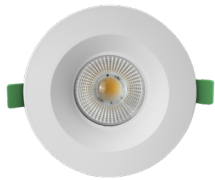

Date:	
Project Name:	
SKU #:	

ICON R4™

Icon Series Round Downlight 4"

**APPLICATIONS**

Residential, Commercial, Multi-Family

FEATURES**Construction**

- Aluminum Housing

Finish

Optical

- White PC Lens
- Available Beam Angles:

24° Narrow

38° Medium

60° Wide

Installation/Mounting

- Spring Clip Mount [W/Trim]
- Flush to Ceiling [Trimless]

Controls

RTM - Round Trim

RTL - Round Trimless

**ORDERING INFORMATION****EXAMPLE: ICON-R-4-15-5C-38-RTM-WH**

Series	Size	Wattage	CCT	Input Voltage	Beam Angle	Trim Type	Trim Finish	Options
ICON-R	4 - 4"	15 - 15W 18 - 18W	5C - 2700K/3000K/ 3500K/4000K/ 5000K	[Blank] - 120VAC U - 120-277VAC	24 - 24° 38 - 38° 60 - 60°	RTM - Round Trim RTL - Round Trimless	BK - Black WH - White	ICON-R-NC [New Construction Plate W/ Hanger Bar] FLEX-6 [6' Flexible Connector] FLEX-10 [10' Flexible Connector] FLEX-20 [20' Flexible Connector] EM [Emergency Battery Backup]

DIMENSIONS

LUMEN OUTPUT

SKU	Size (in)	Wattage (W)	Delivered Lumens (lm)	Efficacy (lm/W)
ICON-R-4-15-5C-38-RTM-WH	4	15	1000	66
ICON-R-4-18-5C-38-RTM-WH	4	18	1500	83

ACCESSORIES

Round Trim
[RTM]

Round Trimless
[RTL]