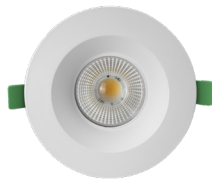

Date:	
Project Name:	
SKU #:	

ICON R4™

Icon Series Round Downlight 4"

**APPLICATIONS**

Residential, Commercial, Multi-Family

FEATURES**Construction**

- Aluminum Housing

Finish

Optical

- White PC Lens
- Available Beam Angles:

24° Narrow

38° Medium

60° Wide

Installation/Mounting

- Spring Clip Mount [W/Trim]
- Flush to Ceiling [Trimless]

Controls

RTM - Round Trim

RTL - Round Trimless

**ORDERING INFORMATION****EXAMPLE: ICON-R-4-15-5C-38-RTM-WH**

Series	Size	Wattage	CCT	Input Voltage	Beam Angle	Trim Type	Trim Finish	Options
ICON-R	4 - 4"	15 - 15W 18 - 18W	5C - 2700K/3000K/ 3500K/4000K/ 5000K	[Blank] - 120VAC U - 120-277VAC	24 - 24° 38 - 38° 60 - 60°	RTM - Round Trim RTL - Round Trimless	BK - Black WH - White	ICON-R-NC [New Construction Plate W/ Hanger Bar] FLEX-6 [6' Flexible Connector] FLEX-10 [10' Flexible Connector] FLEX-20 [20' Flexible Connector] EM [Emergency Battery Backup]

DIMENSIONS

LUMEN OUTPUT

SKU	Size (in)	Wattage (W)	Delivered Lumens (lm)	Efficacy (lm/W)
ICON-R-4-15-5C-38-RTM-WH	4	15	1000	66
ICON-R-4-18-5C-38-RTM-WH	4	18	1500	83

ACCESSORIES

Round Trim
[RTM]

Round Trimless
[RTL]