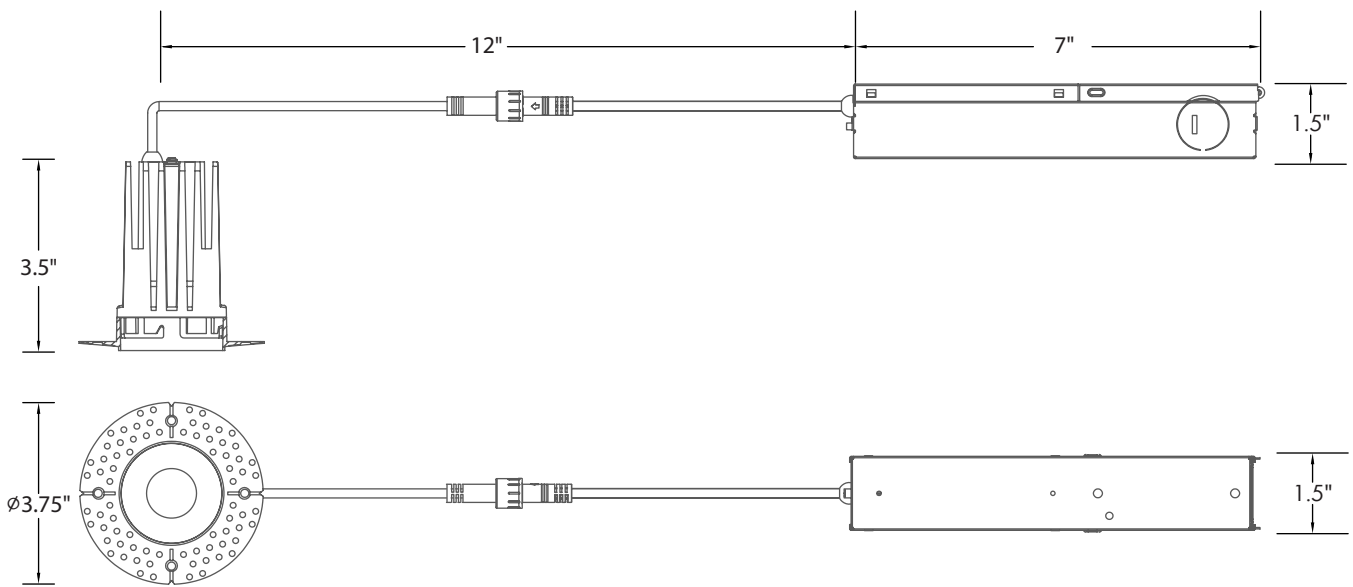

- See Page 3

**Warranty**

- 5 Year Warranty  
See warranty documentation for more information.

**ORDERING INFORMATION**

**EXAMPLE: ICON-R-1-7-5C-38-RTM-WH**

ICON-R							
Series	Size	Wattage	CCT	Input Voltage	Beam Angle	Trim Type	Trim Finish
ICON-R	1 - 1"	7 - 7W	5C - 2700K/3000K/ 3500K/4000K/ 5000K	[Blank] - 120VAC U - 120-277VAC	24 - 24° 38 - 38° 60 - 60°	RTM - Round Trim RTL - Round Trimless	BK - Black WH - White

**Accessories**

- ICON-SR-1-NC [New Construction Plate For Trim]
- ICON-SR-2-3-NC [New Construction Plate For Trimless]
- FLEX-6 [6' Flexible Connector]
- FLEX-10 [10' Flexible Connector]
- FLEX-20 [20' Flexible Connector]
- TGS-25W-EM [25W Emergency Battery Backup]

DIMENSIONS

**LUMEN OUTPUT**

SKU	Size (in)	Wattage (W)	Beam Angle	2700K		3000K		3500K		4000K		5000K	
				Delivered Lumens (lm)	Efficacy (lm/W)	Delivered Lumens (lm)	Efficacy (lm/W)	Delivered Lumens (lm)	Efficacy (lm/W)	Delivered Lumens (lm)	Efficacy (lm/W)	Delivered Lumens (lm)	Efficacy (lm/W)
ICON-R-1-7-5C-24-RTM-WH	1	7	24°	564	81	601	90	615	94	620	93	607	88
ICON-R-1-7-5C-38-RTM-WH	1	7	38°	553	79	577	82	601	86	606	87	585	84
ICON-R-1-7-5C-60-RTM-WH	1	7	60°	505	74	542	82	555	85	560	84	546	79