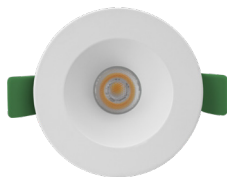

Date:	
Project Name:	
SKU #:	

**ICON R1™**  
ICON Series Round Downlight 1"

RTM - Round Trim

RTL - Round Trimless

**APPLICATIONS**

Residential, Commercial, Multi-Family

**FEATURES**

**Construction**

**Optical**

- White PC Lens  
- Available Beam Angles:

- 24° Narrow
- 38° Medium
- 60° Wide

**Installation/Mounting**

- Spring Clip Mount [W/Trim]  
- Flush to Ceiling [Trimless]

**Controls**

- Triac Dimming [120V]  
- 0-10V Dimming [120-277V]

Series	Size	Wattage	CCT	Input Voltage	Beam Angle	Trim Type	Trim Finish	Options
ICON-R	1 - 1"	7 - 7W	5C - 2700K/3000K/ 3500K/4000K/ 5000K	[Blank] - 120VAC U - 120-277VAC	24 - 24° 38 - 38° 60 - 60°	RTM - Round Trim RTL - Round Trimless	BK - Black WH - White	ICON-R-NC [New Construction Plate W/ Hanger Bar] FLEX-6 [6' Flexible Connector] FLEX-10 [10' Flexible Connector] FLEX-20 [20' Flexible Connector] EM [Emergency Battery Backup]

DIMENSIONS

**LUMEN OUTPUT**

SKU	Size (in)	Wattage (W)	Delivered Lumens (lm)	Efficacy (lm/W)
ICON-R-1-7-5C-38-RTM-WH	1	7	500	71

**ACCESSORIES**

 Round Trim  
[RTM]

 Round Trimless  
[RTL]

 6'/10'/20'  
Flexible Extension Connector  
[FLEX-6]  
[FLEX-10]  
[FLEX-20]