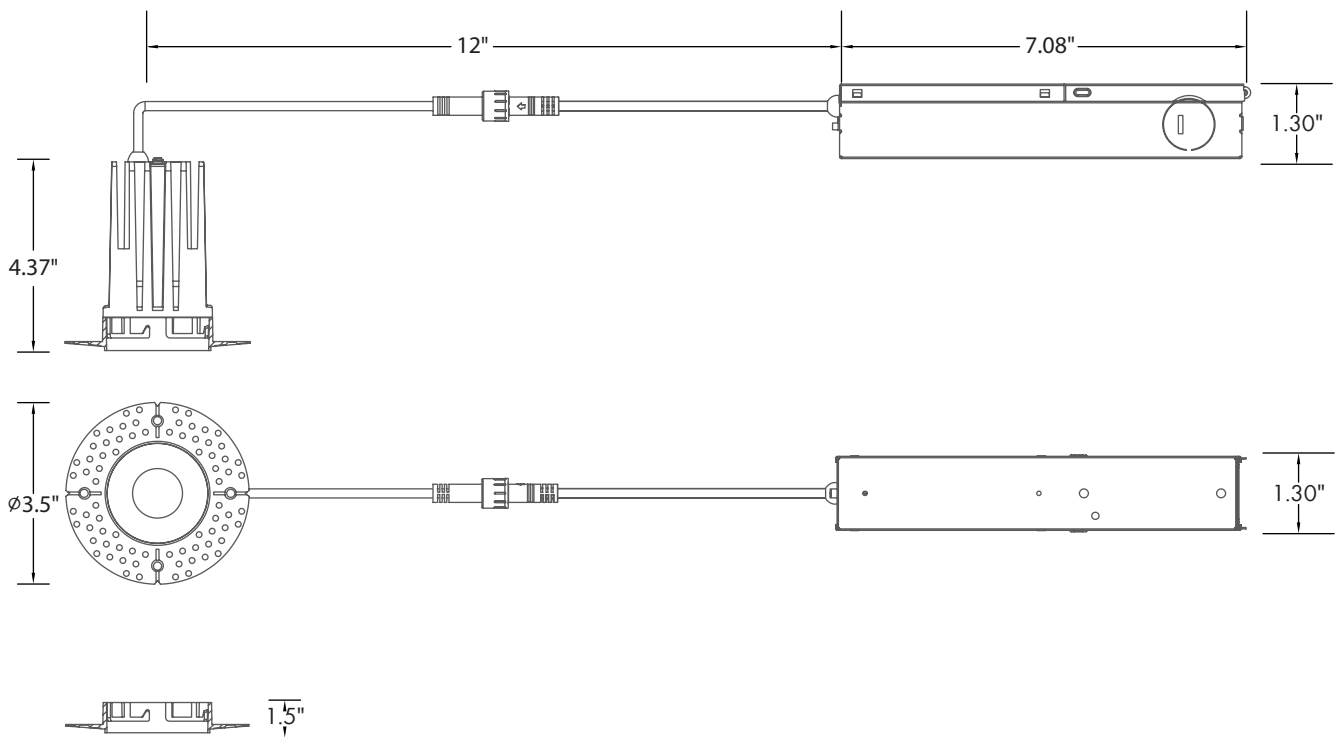

**Optical**

- White PC Lens  
- Available Beam Angles:

- 24° Narrow
- 38° Medium
- 60° Wide

**Installation/Mounting**

- Spring Clip Mount [W/Trim]  
- Flush to Ceiling [Trimless]

**Controls**

- Triac Dimming [120V]  
- 0-10V Dimming [120-277V]

**Compliance**

- JA8 TITLE 24 Compliant

**Lumen Output**

• 1"/7W: 500lm

**Warranty**

- 5 Year Warranty  
See warranty documentation for more information.

**ORDERING INFORMATION** **EXAMPLE: ICON-R-1-7-5C-38-RTM-WH**

Series	Size	Wattage	CCT	Input Voltage	Beam Angle	Trim Type	Trim Finish	Options
ICON-R	1 - 1"	7 - 7W	5C - 2700K/3000K/ 3500K/4000K/ 5000K	[Blank] - 120VAC U - 120-277VAC	24 - 24° 38 - 38° 60 - 60°	RTM - Round Trim RTL - Round Trimless	BK - Black WH - White	ICON-R-NC [New Construction Plate W/ Hanger Bar] FLEX-6 [6' Flexible Connector] FLEX-10 [10' Flexible Connector] FLEX-20 [20' Flexible Connector] EM [Emergency Battery Backup]

DIMENSIONS

**LUMEN OUTPUT**

SKU	Size (in)	Wattage (W)	Delivered Lumens (lm)	Efficacy (lm/W)
ICON-R-1-7-5C-38-RTM-WH	1	7	500	71

**ACCESSORIES**

 Round Trim  
[RTM]

 Round Trimless  
[RTL]

 6'/10'/20'  
Flexible Extension Connector  
[FLEX-6]  
[FLEX-10]  
[FLEX-20]