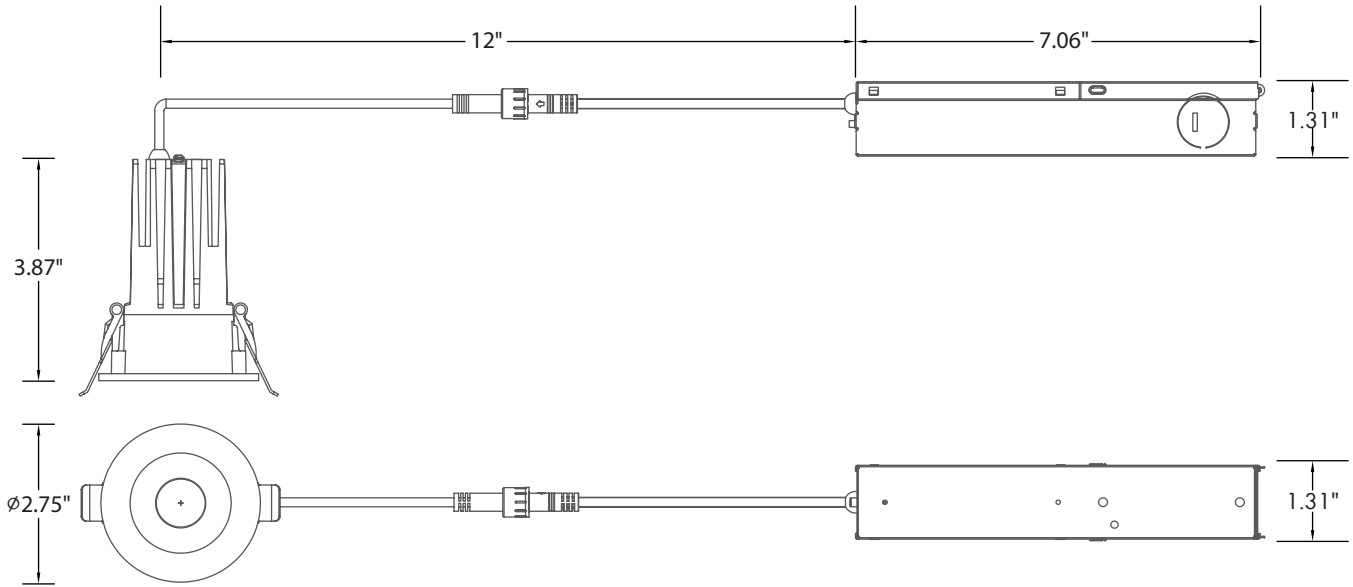

- See Page 3

**Warranty**

- 5 Year Warranty  
See warranty documentation for more information.

**ORDERING INFORMATION**

**EXAMPLE: ICON-R-1-7-5C-38-RTM-WH**

ICON-R							
Series	Size	Wattage	CCT	Input Voltage	Beam Angle	Trim Type	Trim Finish
ICON-R	1 - 1"	7 - 7W	5C - 2700K/3000K/ 3500K/4000K/ 5000K	[Blank] - 120VAC U - 120-277VAC	24 - 24° 38 - 38° 60 - 60°	RTM - Round Trim RTL - Round Trimless	BK - Black WH - White

**Accessories**

- ICON-SR-1-NC [New Construction Plate For Trim]
- ICON-SR-2-3-NC [New Construction Plate For Trimless]
- FLEX-6 [6' Flexible Connector]
- FLEX-10 [10' Flexible Connector]
- FLEX-20 [20' Flexible Connector]
- TGS-25W-EM [25W Emergency Battery Backup]

DIMENSIONS

**LUMEN OUTPUT**

SKU	Size (in)	Wattage (W)	Beam Angle	2700K		3000K		3500K		4000K		5000K	
				Delivered Lumens (lm)	Efficacy (lm/W)	Delivered Lumens (lm)	Efficacy (lm/W)	Delivered Lumens (lm)	Efficacy (lm/W)	Delivered Lumens (lm)	Efficacy (lm/W)	Delivered Lumens (lm)	Efficacy (lm/W)
ICON-R-1-7-5C-24-RTM-WH	1	7	24°	564	81	601	90	615	94	620	93	607	88
ICON-R-1-7-5C-38-RTM-WH	1	7	38°	553	79	577	82	601	86	606	87	585	84
ICON-R-1-7-5C-60-RTM-WH	1	7	60°	505	74	542	82	555	85	560	84	546	79