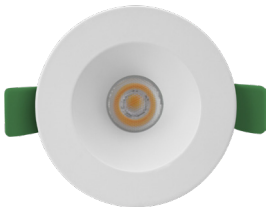

LUMEN OUTPUT

SKU	Size (in)	Wattage (W)	Beam Angle	2700K		3000K		3500K		4000K		5000K	
				Delivered Lumens (lm)	Efficacy (lm/W)	Delivered Lumens (lm)	Efficacy (lm/W)	Delivered Lumens (lm)	Efficacy (lm/W)	Delivered Lumens (lm)	Efficacy (lm/W)	Delivered Lumens (lm)	Efficacy (lm/W)
ICON-R-1-7-5C-24-RTM-WH	1	7	24°	564	81	601	90	615	94	620	93	607	88
ICON-R-1-7-5C-38-RTM-WH	1	7	38°	553	79	577	82	601	86	606	87	585	84
ICON-R-1-7-5C-60-RTM-WH	1	7	60°	505	74	542	82	555	85	560	84	546	79

ACCESSORIES

Round Trim
[RTM]