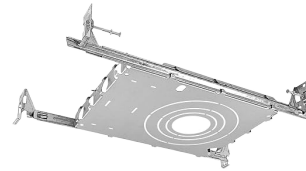

Series	Size	Wattage	CCT	Input Voltage	Beam Angle	Trim Type	Trim Finish	Options
ICON-R	1 - 1"	7 - 7W	5C - 2700K/3000K/ 3500K/4000K/ 5000K	[Blank] - 120VAC U - 120-277VAC	24 - 24° 38 - 38° 60 - 60°	RTM - Round Trim RTL - Round Trimless	BK - Black WH - White	ICON-R-NC [New Construction Plate W/ Hanger Bar] FLEX-6 [6' Flexible Connector] FLEX-10 [10' Flexible Connector] FLEX-20 [20' Flexible Connector] EM [Emergency Battery Backup]

DIMENSIONS

**LUMEN OUTPUT**

SKU	Size (in)	Wattage (W)	Delivered Lumens (lm)	Efficacy (lm/W)
ICON-R-1-7-5C-38-RTM-WH	1	7	500	71

**ACCESSORIES**

 Round Trim  
[RTM]

 Round Trimless  
[RTL]

 6'/10'/20'  
Flexible Extension Connector  
[FLEX-6]  
[FLEX-10]  
[FLEX-20]

 New Construction Kit  
W/ Hanger Bar  
2"/3"/3.5"/4"  
[ICON-R-NC]

 8W  
Emergency Battery Backup  
[EM]

**COMPLETED PRODUCT**

 ICON R1™  
Round Trim

 ICON R1™  
Round Trimless