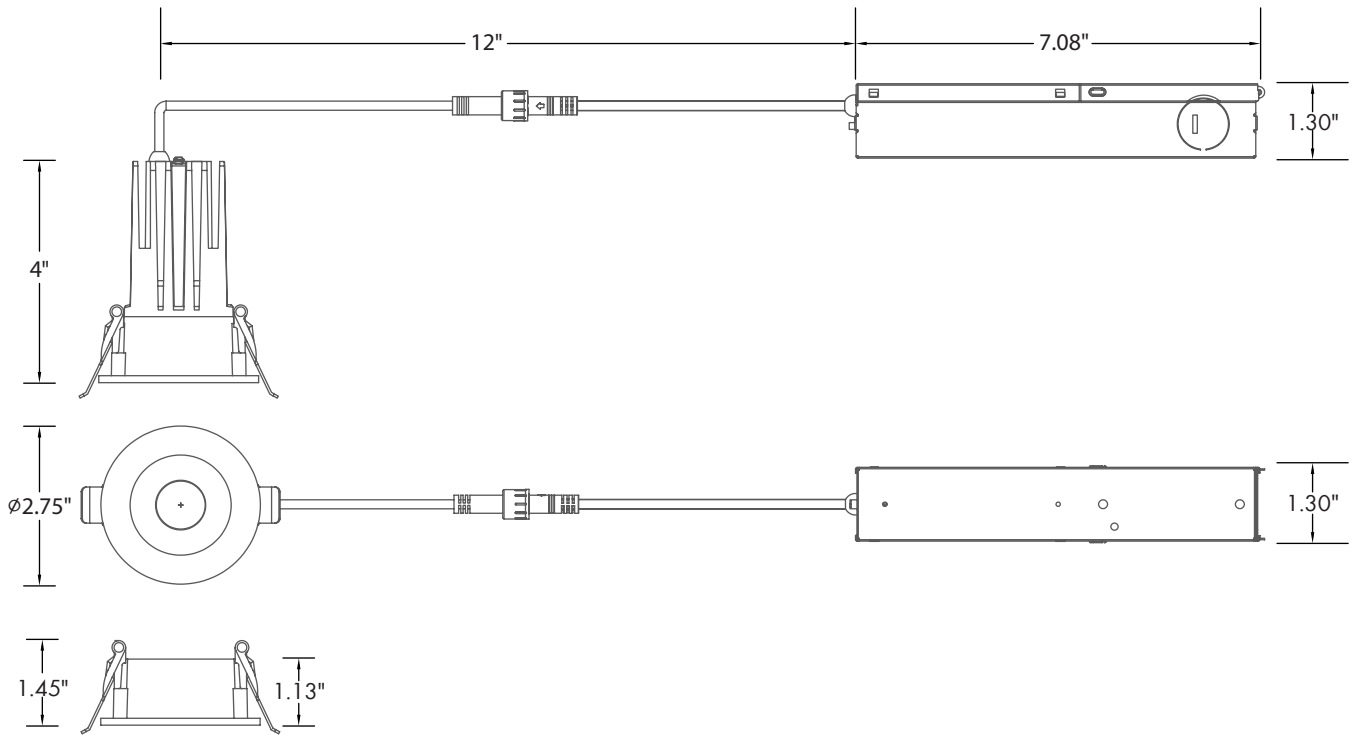

Series	Size	Wattage	CCT	Input Voltage	Beam Angle	Trim Type	Trim Finish	Options
ICON-R	1 - 1"	7 - 7W	5C - 2700K/3000K/ 3500K/4000K/ 5000K	[Blank] - 120VAC U - 120-277VAC	24 - 24° 38 - 38° 60 - 60°	RTM - Round Trim RTL - Round Trimless	BK - Black WH - White	ICON-R-NC [New Construction Plate W/ Hanger Bar] FLEX-6 [6' Flexible Connector] FLEX-10 [10' Flexible Connector] FLEX-20 [20' Flexible Connector] EM [Emergency Battery Backup]

DIMENSIONS

**LUMEN OUTPUT**

SKU	Size (in)	Wattage (W)	Delivered Lumens (lm)	Efficacy (lm/W)
ICON-R-1-7-5C-38-RTM-WH	1	7	500	71

**ACCESSORIES**

 Round Trim  
[RTM]

 Round Trimless  
[RTL]

 6'/10'/20'  
Flexible Extension Connector  
[FLEX-6]  
[FLEX-10]  
[FLEX-20]