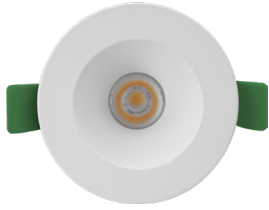

Date:	
Project Name:	
SKU #:	

**ICON R1™**  
ICON Series Round Downlight 1"

RTM - Round Trim

RTL - Round Trimless

**APPLICATIONS**

Residential, Commercial, Multi-Family

**FEATURES**

**Construction**

**Optical**

- White PC Lens  
- Available Beam Angles:

- 24° Narrow
- 38° Medium
- 60° Wide

**Installation/Mounting**

- Spring Clip Mount [W/Trim]  
- Flush to Ceiling [Trimless]

**Controls**

- Triac Dimming [120V]  
- 0-10V Dimming [120-277V]

Series	Size	Wattage	CCT	Input Voltage	Beam Angle	Trim Type	Trim Finish	Options
ICON-R	1 - 1"	7 - 7W	5C - 2700K/3000K/ 3500K/4000K/ 5000K	[Blank] - 120VAC U - 120-277VAC	24 - 24° 38 - 38° 60 - 60°	RTM - Round Trim RTL - Round Trimless	BK - Black WH - White	ICON-R-NC [New Construction Plate W/ Hanger Bar] FLEX-6 [6' Flexible Connector] FLEX-10 [10' Flexible Connector] FLEX-20 [20' Flexible Connector] EM [Emergency Battery Backup]

DIMENSIONS

**LUMEN OUTPUT**

SKU	Size (in)	Wattage (W)	Delivered Lumens (lm)	Efficacy (lm/W)
ICON-R-1-7-5C-38-RTM-WH	1	7	500	71

**ACCESSORIES**

 Round Trim  
[RTM]

 Round Trimless  
[RTL]

 6'/10'/20'  
Flexible Extension Connector  
[FLEX-6]  
[FLEX-10]  
[FLEX-20]