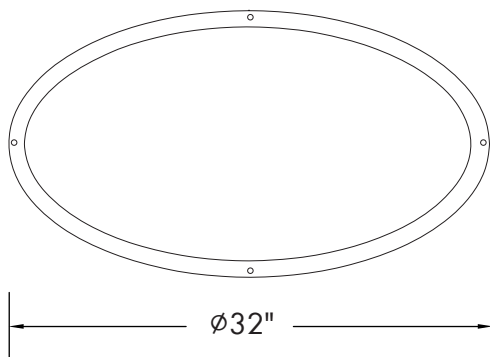

DIMENSIONS

Weight: 7.43 lb.

LUMEN OUTPUT

SKU	Size (in)	Wattage (W)	Delivered Lumens (lm)	Efficacy (lm/W)
OSMR-3242-CC-BN	32	48	3800	90