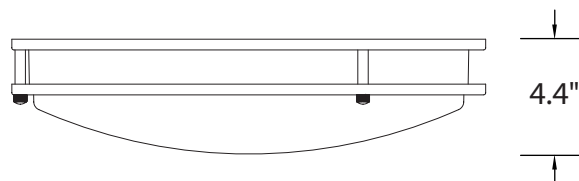

DIMENSIONS

Weight: 7.43 lb.

LUMEN OUTPUT

SKU	Size (in)	Wattage (W)	Delivered Lumens (lm)	Efficacy (lm/W)
OSMR-3242-CC-BN	32	48	3800	90