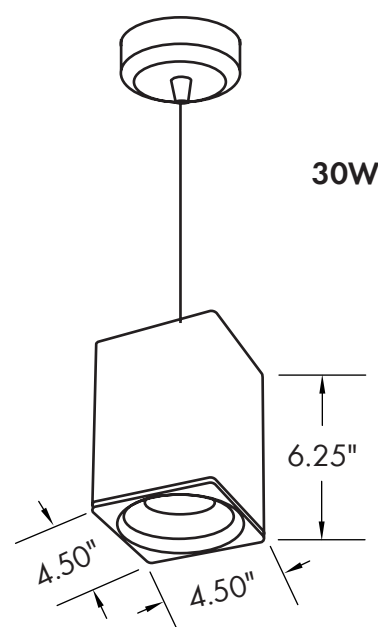

HOUSING FINISHES

REFLECTOR FINISHES

ORDERING INFORMATION **EXAMPLE: HXS-0305-15-30-15-D-BK-WH-CM**

Series	Size	Wattage	CCT	Beam Angle	Dimming	Finish	Reflector	Mounting Option
HXS	0305 - L: 3" x W: 3" x H: 5"	15 - 15W	27 - 2700K	15 - 15°	D - Triac Dimming D1 - 0-10V Dimming	BK - Black WH - White	BK - Black WH - White SV - Silver	CM - Cable Mount [3.3'] ST - Stem Mount [3.3'] SM - Surface Mount
	0306 - L: 3" x W: 3" x H: 6"	20 - 20W	30 - 3000K	30 - 30°				
	0406 - L: 4" x W: 4" x H: 6"	30 - 30W	35 - 3500K 40 - 4000K	45 - 45°				

DIMENSIONS

Pendant Mount

Surface Mount

LUMEN OUTPUT

SKU	Size [LxWxH] (in)	Wattage (W)	Delivered Lumens (lm)	Efficacy (lm/W)
HXS-0305-15-30-15-D-BK-WH-XX	3 x 3 x 5.5	15	1200	80
HXS-0306-20-30-15-D-BK-WH-XX	3.75 x 3.75 x 5.8	20	1600	70
HXS-0406-30-30-15-D-BK-WH-XX	4.5 x 4.5 x 6	30	2400	80