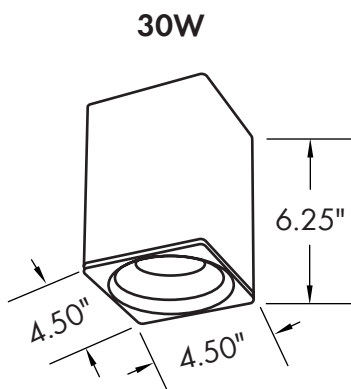

HOUSING FINISHES

REFLECTOR FINISHES

ORDERING INFORMATION **EXAMPLE: HXS-0305-15-30-15-D-BK-WH-CM**

Series	Size	Wattage	CCT	Beam Angle	Dimming	Finish	Reflector	Mounting Option
HXS	0305 - L: 3" x W: 3" x H: 5"	15 - 15W	27 - 2700K	15 - 15°	D - Triac Dimming D1 - 0-10V Dimming	BK - Black WH - White	BK - Black WH - White SV - Silver	CM - Cable Mount [3.3'] ST - Stem Mount [3.3'] SM - Surface Mount
	0306 - L: 3" x W: 3" x H: 6"	20 - 20W	30 - 3000K	30 - 30°				
	0406 - L: 4" x W: 4" x H: 6"	30 - 30W	35 - 3500K 40 - 4000K	45 - 45°				

DIMENSIONS

Pendant Mount

Surface Mount

LUMEN OUTPUT

SKU	Size [LxWxH] (in)	Wattage (W)	Delivered Lumens (lm)	Efficacy (lm/W)
HXS-0305-15-30-15-D-BK-WH-XX	3 x 3 x 5.5	15	1200	80
HXS-0306-20-30-15-D-BK-WH-XX	3.75 x 3.75 x 5.8	20	1600	70
HXS-0406-30-30-15-D-BK-WH-XX	4.5 x 4.5 x 6	30	2400	80