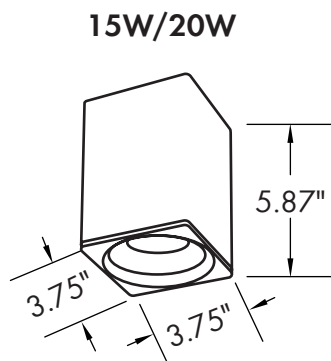

HOUSING FINISHES

REFLECTOR FINISHES

ORDERING INFORMATION **EXAMPLE: HXS-0305-15-30-15-D-BK-WH-CM**

Series	Size	Wattage	CCT	Beam Angle	Dimming	Finish	Reflector	Mounting Option
HXS	0305 - L: 3" x W: 3" x H: 5"	15 - 15W	27 - 2700K	15 - 15°	D - Triac Dimming D1 - 0-10V Dimming	BK - Black WH - White	BK - Black WH - White SV - Silver	CM - Cable Mount [3.3'] ST - Stem Mount [3.3'] SM - Surface Mount
	0306 - L: 3" x W: 3" x H: 6"	20 - 20W	30 - 3000K	30 - 30°				
	0406 - L: 4" x W: 4" x H: 6"	30 - 30W	35 - 3500K 40 - 4000K	45 - 45°				

DIMENSIONS

Pendant Mount

Surface Mount

LUMEN OUTPUT

SKU	Size [LxWxH] (in)	Wattage (W)	Delivered Lumens (lm)	Efficacy (lm/W)
HXS-0305-15-30-15-D-BK-WH-XX	3 x 3 x 5.5	15	1200	80
HXS-0306-20-30-15-D-BK-WH-XX	3.75 x 3.75 x 5.8	20	1600	70
HXS-0406-30-30-15-D-BK-WH-XX	4.5 x 4.5 x 6	30	2400	80