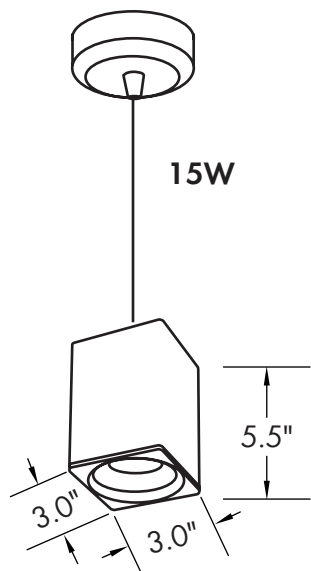

HOUSING FINISHES

REFLECTOR FINISHES

ORDERING INFORMATION **EXAMPLE: HXS-0305-15-30-15-D-BK-WH-CM**

Series	Size	Wattage	CCT	Beam Angle	Dimming	Finish	Reflector	Mounting Option
HXS	0305 - L: 3" x W: 3" x H: 5"	15 - 15W	27 - 2700K	15 - 15°	D - Triac Dimming D1 - 0-10V Dimming	BK - Black WH - White	BK - Black WH - White SV - Silver	CM - Cable Mount [3.3'] ST - Stem Mount [3.3'] SM - Surface Mount
	0306 - L: 3" x W: 3" x H: 6"	20 - 20W	30 - 3000K	30 - 30°				
	0406 - L: 4" x W: 4" x H: 6"	30 - 30W	35 - 3500K 40 - 4000K	45 - 45°				

DIMENSIONS

Pendant Mount

Surface Mount

LUMEN OUTPUT

SKU	Size [LxWxH] (in)	Wattage (W)	Delivered Lumens (lm)	Efficacy (lm/W)
HXS-0305-15-30-15-D-BK-WH-XX	3 x 3 x 5.5	15	1200	80
HXS-0306-20-30-15-D-BK-WH-XX	3.75 x 3.75 x 5.8	20	1600	70
HXS-0406-30-30-15-D-BK-WH-XX	4.5 x 4.5 x 6	30	2400	80