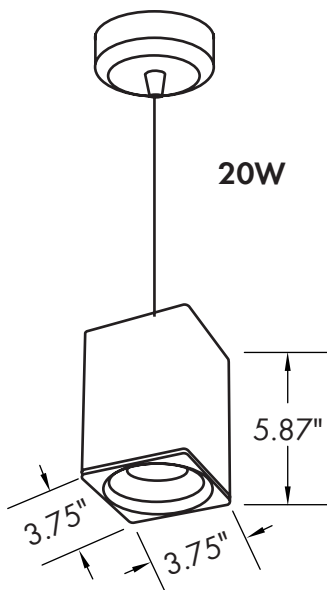

HOUSING FINISHES

REFLECTOR FINISHES

ORDERING INFORMATION **EXAMPLE: HXS-0305-15-30-15-D-BK-WH-CM**

Series	Size	Wattage	CCT	Beam Angle	Dimming	Finish	Reflector	Mounting Option
HXS	0305 - L: 3" x W: 3" x H: 5"	15 - 15W	27 - 2700K	15 - 15°	D - Triac Dimming D1 - 0-10V Dimming	BK - Black WH - White	BK - Black WH - White SV - Silver	CM - Cable Mount [3.3'] ST - Stem Mount [3.3'] SM - Surface Mount
	0306 - L: 3" x W: 3" x H: 6"	20 - 20W	30 - 3000K	30 - 30°				
	0406 - L: 4" x W: 4" x H: 6"	30 - 30W	35 - 3500K 40 - 4000K	45 - 45°				

DIMENSIONS

Pendant Mount

Surface Mount

LUMEN OUTPUT

SKU	Size [LxWxH] (in)	Wattage (W)	Delivered Lumens (lm)	Efficacy (lm/W)
HXS-0305-15-30-15-D-BK-WH-XX	3 x 3 x 5.5	15	1200	80
HXS-0306-20-30-15-D-BK-WH-XX	3.75 x 3.75 x 5.8	20	1600	70
HXS-0406-30-30-15-D-BK-WH-XX	4.5 x 4.5 x 6	30	2400	80