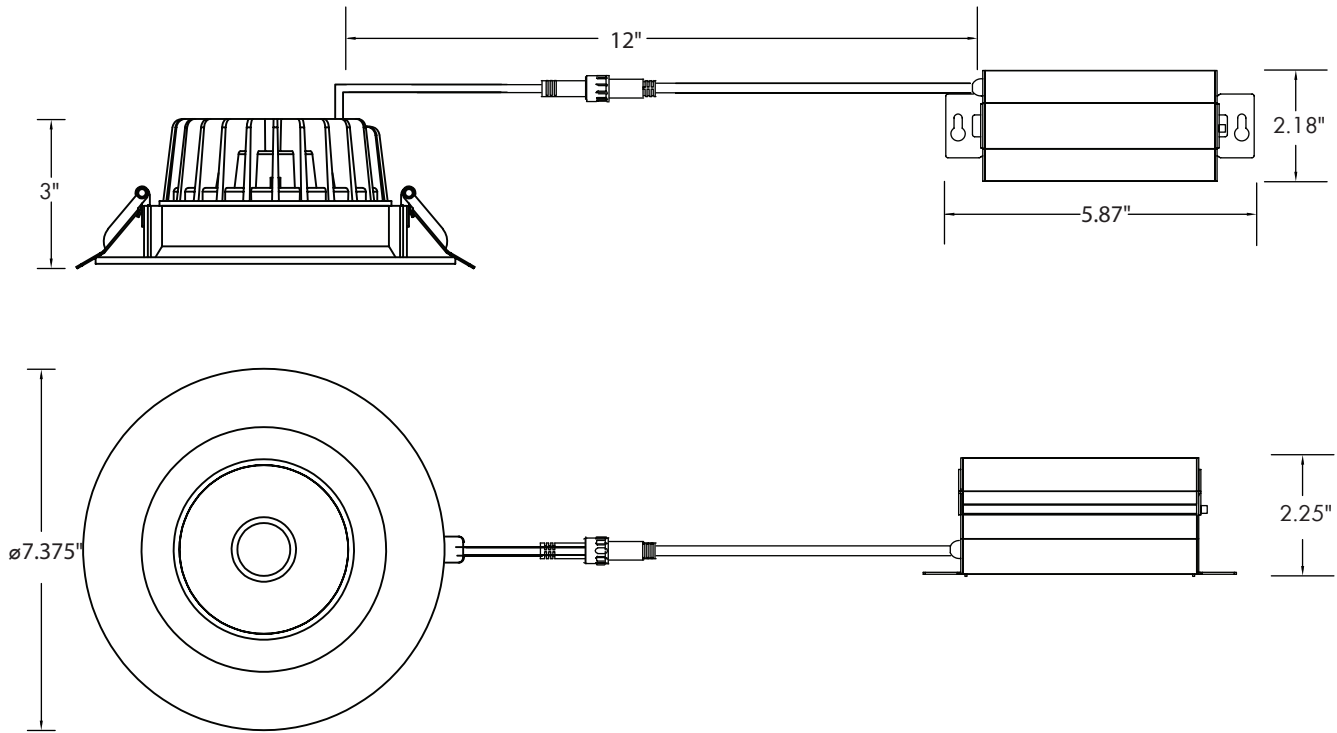

Date:	
Project Name:	
SKU #:	

ICON R6™
Icon Series Round Downlight 6"

TRIM FINISH

See Page 3 for All Available Trim Types

White Trim Black Trim

APPLICATIONS

Residential, Commercial, Multi-Family

FEATURES

ORDERING INFORMATION **EXAMPLE: ICON-R-6-24-5C-38-RTM-WH**

Series	Size	Wattage	CCT	Input Voltage	Beam Angle	Trim Type	Trim Finish
ICON-R	6 - 6"	24 - 24W	5C - 2700K/3000K/3500K/4000K/5000K	U - 120-277VAC	24 - 24° 38 - 38° 60 - 60°	RTM - Round Trim	BK - Black WH - White
			DW - Dim to Warm (3000K-1800K)	T - 120VAC			

Accessories

- ICON-SR-6-CP [Construction Plate Kit]
- FLEX-6 [6' Flexible Connector]
- FLEX-10 [10' Flexible Connector]
- FLEX-20 [20' Flexible Connector]
- EM [25W Emergency Battery Backup]

DIMENSIONS

LUMEN OUTPUT

SKU	Size (in)	Wattage (W)	Beam Angle	2700K		3000K		3500K		4000K		5000K	
				Delivered Lumens (lm)	Efficacy (lm/W)	Delivered Lumens (lm)	Efficacy (lm/W)	Delivered Lumens (lm)	Efficacy (lm/W)	Delivered Lumens (lm)	Efficacy (lm/W)	Delivered Lumens (lm)	Efficacy (lm/W)
ICON-R-6-24-5C-24-RTM-WH	6	24	24°	1664	78	1794	75	1977	95	2082	90	2116	99
ICON-R-6-24-5C-38-RTM-WH	6	24	38°	1614	70	1717	75	1949	87	2027	90	2036	89
ICON-R-6-24-5C-60-RTM-WH	6	24	60°	1732	81	1857	88	2043	99	2149	103	2281	103