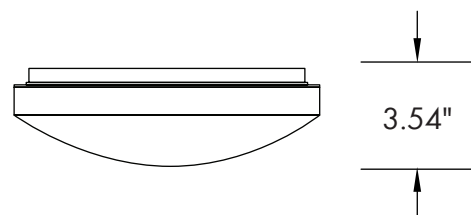

DIMENSIONS

Weight: 1.87 lb.

Weight: 2.53 lb.

LUMEN OUTPUT

SKU	Size (in)	Wattage (W)	Delivered Lumens (lm)	Efficacy (lm/W)
SRRC-1115-CC-XX	11	15	1100	73
SRRC-1425-CC-XX	14	25	1800	72