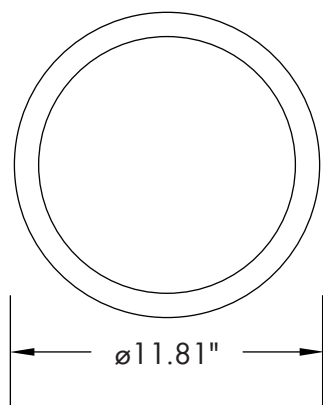

ORDERING INFORMATION **EXAMPLE: SRRC-1115-CC-SN**

SRRC				
Series	Size/Wattage	CCT	Finish	CRI
SRRC	1115 - 11"/15W 1425 - 14"/25W	CC - 3000K/4000K/5000K	BN - Brushed Nickel BK - Black* WH - White* OB - Oil Rubbed Bronze*	90CRI [Option]

DIMENSIONS

Weight: 1.87 lb.

Weight: 2.53 lb.

LUMEN OUTPUT

SKU	Size (in)	Wattage (W)	Delivered Lumens (lm)	Efficacy (lm/W)
SRRC-1115-CC-XX	11	15	1100	73
SRRC-1425-CC-XX	14	25	1800	72