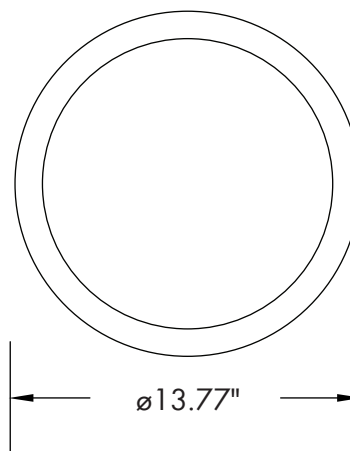

ORDERING INFORMATION **EXAMPLE: SRRC-1115-CC-SN**

SRRC				
Series	Size/Wattage	CCT	Finish	CRI
SRRC	1115 - 11"/15W 1425 - 14"/25W	CC - 3000K/4000K/5000K	BN - Brushed Nickel BK - Black* WH - White* OB - Oil Rubbed Bronze*	90CRI [Option]

DIMENSIONS

Weight: 1.87 lb.

Weight: 2.53 lb.

LUMEN OUTPUT

SKU	Size (in)	Wattage (W)	Delivered Lumens (lm)	Efficacy (lm/W)
SRRC-1115-CC-XX	11	15	1100	73
SRRC-1425-CC-XX	14	25	1800	72