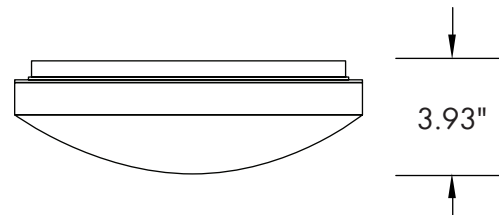

DIMENSIONS

Weight: 1.87 lb.

Weight: 2.53 lb.

LUMEN OUTPUT

SKU	Size (in)	Wattage (W)	Delivered Lumens (lm)	Efficacy (lm/W)
SRRC-1115-CC-XX	11	15	1100	73
SRRC-1425-CC-XX	14	25	1800	72