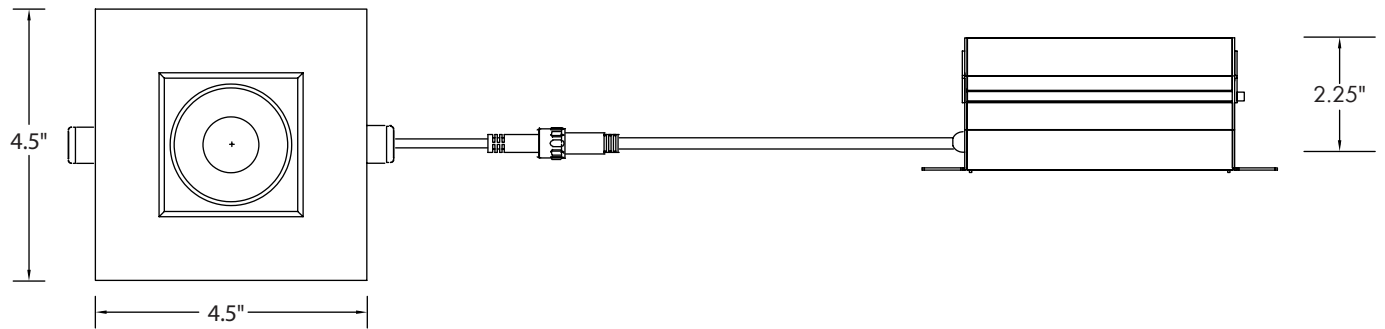

Series	Size	Wattage	CCT	Input Voltage	Beam Angle	Trim Type	Trim Finish	Options
ICON-S	4 - 4"	15 - 15W 18 - 18W	5C - 2700K/3000K/ 3500K/4000K/ 5000K	[Blank] - 120VAC U - 120-277VAC	24 - 24° 38 - 38° 60 - 60°	STM - Square Trim STL - Square Trimless	BK - Black WH - White	ICON-S-NC [New Construction Plate W/ Hanger Bar] FLEX-6 [6' Flexible Connector] FLEX-10 [10' Flexible Connector] FLEX-20 [20' Flexible Connector] EM [Emergency Battery Backup]

DIMENSIONS

LUMEN OUTPUT

SKU	Size (in)	Wattage (W)	Delivered Lumens (lm)	Efficacy (lm/W)
ICON-S-4-15-5C-38-STM-WH	4	15	1000	66
ICON-S-4-18-5C-38-STM-WH	4	18	1500	83

ACCESSORIES

Square Trim
[STM]

Square Trimless
[STL]