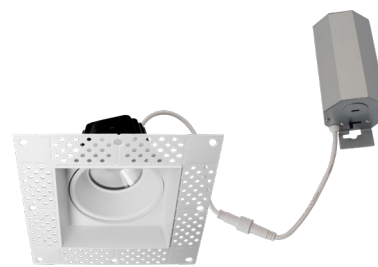

Date:	
Project Name:	
SKU #:	

ICON S4™
Icon Series Square Downlight 4"

STM - Square Trim

STL - Square Trimless

APPLICATIONS

Residential, Commercial, Multi-Family

FEATURES

Construction

Optical

- White PC Lens
- Available Beam Angles:
 - 24° Narrow
 - 38° Medium
 - 60° Wide

Installation/Mounting

- Spring Clip Mount [W/Trim]
- Flush to Ceiling [Trimless]

Controls

- Triac Dimming [120V]
- 0-10V Dimming [120-277V]

DIMENSIONS

LUMEN OUTPUT

SKU	Size (in)	Wattage (W)	Delivered Lumens (lm)	Efficacy (lm/W)
ICON-S-4-15-5C-38-STM-WH	4	15	1000	66
ICON-S-4-18-5C-38-STM-WH	4	18	1500	83

ACCESSORIES

Square Trim
[STM]

Square Trimless
[STL]

6'/10'/20'
Flexible Extension Connector
[FLEX-6]
[FLEX-10]
[FLEX-20]

New Construction Kit
W/ Hanger Bar
2"/3"/3.5"/4"
[ICON-R-NC]

8W
Emergency Battery Backup
[EM]

COMPLETED PRODUCT

ICON S4™
Square Trim

ICON S4™
Square Trimless