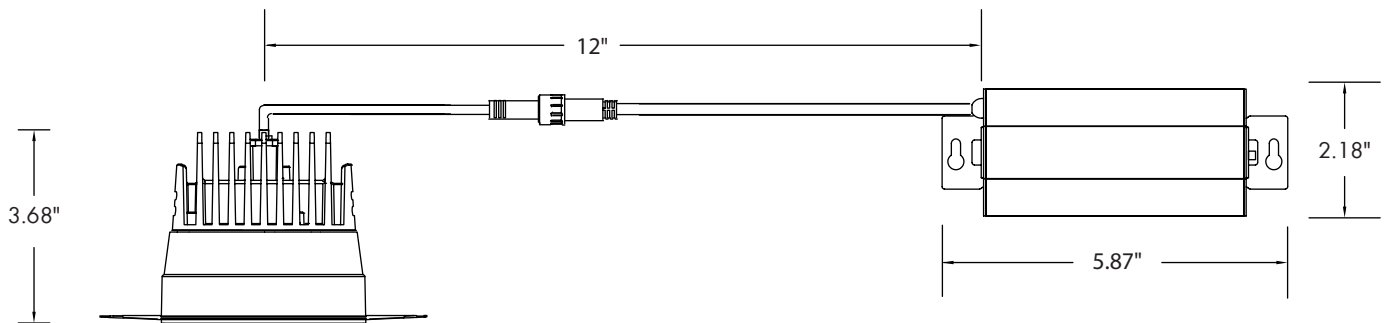

Series	Size	Wattage	CCT	Input Voltage	Beam Angle	Trim Type	Trim Finish	Options
ICON-S	4 - 4"	15 - 15W 18 - 18W	5C - 2700K/3000K/ 3500K/4000K/ 5000K	[Blank] - 120VAC U - 120-277VAC	24 - 24° 38 - 38° 60 - 60°	STM - Square Trim STL - Square Trimless	BK - Black WH - White	ICON-S-NC [New Construction Plate W/ Hanger Bar] FLEX-6 [6' Flexible Connector] FLEX-10 [10' Flexible Connector] FLEX-20 [20' Flexible Connector] EM [Emergency Battery Backup]

DIMENSIONS

LUMEN OUTPUT

SKU	Size (in)	Wattage (W)	Delivered Lumens (lm)	Efficacy (lm/W)
ICON-S-4-15-5C-38-STM-WH	4	15	1000	66
ICON-S-4-18-5C-38-STM-WH	4	18	1500	83

ACCESSORIES

Square Trim
[STM]

Square Trimless
[STL]