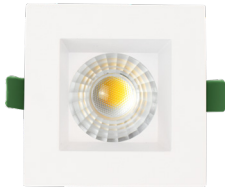

Date:	
Project Name:	
SKU #:	

ICON S4™
Icon Series Square Downlight 4"

STM - Square Trim

STL - Square Trimless

APPLICATIONS

Residential, Commercial, Multi-Family

FEATURES

Construction

Optical

- White PC Lens
- Available Beam Angles:
 - 24° Narrow
 - 38° Medium
 - 60° Wide

Installation/Mounting

- Spring Clip Mount [W/Trim]
- Flush to Ceiling [Trimless]

Controls

- Triac Dimming [120V]
- 0-10V Dimming [120-277V]

Series	Size	Wattage	CCT	Input Voltage	Beam Angle	Trim Type	Trim Finish	Options
ICON-S	4 - 4"	15 - 15W 18 - 18W	5C - 2700K/3000K/ 3500K/4000K/ 5000K	[Blank] - 120VAC U - 120-277VAC	24 - 24° 38 - 38° 60 - 60°	STM - Square Trim STL - Square Trimless	BK - Black WH - White	ICON-S-NC [New Construction Plate W/ Hanger Bar] FLEX-6 [6' Flexible Connector] FLEX-10 [10' Flexible Connector] FLEX-20 [20' Flexible Connector] EM [Emergency Battery Backup]

DIMENSIONS

LUMEN OUTPUT

SKU	Size (in)	Wattage (W)	Delivered Lumens (lm)	Efficacy (lm/W)
ICON-S-4-15-5C-38-STM-WH	4	15	1000	66
ICON-S-4-18-5C-38-STM-WH	4	18	1500	83

ACCESSORIES

Square Trim
[STM]

Square Trimless
[STL]