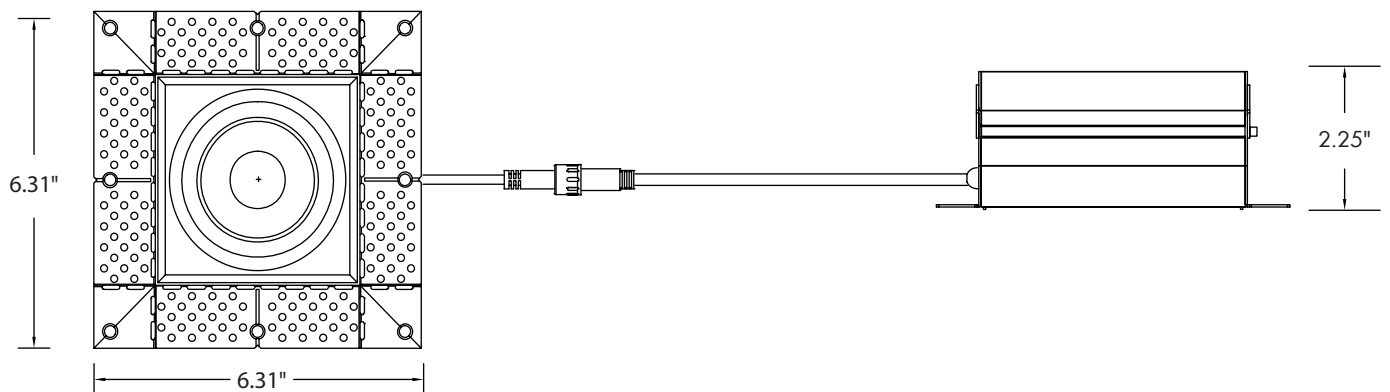

Series	Size	Wattage	CCT	Input Voltage	Beam Angle	Trim Type	Trim Finish	Options
ICON-S	4 - 4"	15 - 15W 18 - 18W	5C - 2700K/3000K/ 3500K/4000K/ 5000K	[Blank] - 120VAC U - 120-277VAC	24 - 24° 38 - 38° 60 - 60°	STM - Square Trim STL - Square Trimless	BK - Black WH - White	ICON-S-NC [New Construction Plate W/ Hanger Bar] FLEX-6 [6' Flexible Connector] FLEX-10 [10' Flexible Connector] FLEX-20 [20' Flexible Connector] EM [Emergency Battery Backup]

DIMENSIONS

LUMEN OUTPUT

SKU	Size (in)	Wattage (W)	Delivered Lumens (lm)	Efficacy (lm/W)
ICON-S-4-15-5C-38-STM-WH	4	15	1000	66
ICON-S-4-18-5C-38-STM-WH	4	18	1500	83

ACCESSORIES

Square Trim
[STM]

Square Trimless
[STL]