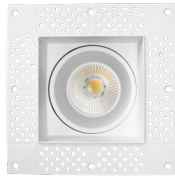

Optical

- White PC Lens
- Available Beam Angles:
 - 24° Narrow
 - 38° Medium
 - 60° Wide

Installation/Mounting

- Spring Clip Mount [W/Trim]
- Flush to Ceiling [Trimless]

Controls

- Triac Dimming [120V]
- 0-10V Dimming [120-277V]

Series	Size	Wattage	CCT	Input Voltage	Beam Angle	Trim Type	Trim Finish	Options
ICON-S	4 - 4"	15 - 15W 18 - 18W	5C - 2700K/3000K/ 3500K/4000K/ 5000K	[Blank] - 120VAC U - 120-277VAC	24 - 24° 38 - 38° 60 - 60°	STM - Square Trim STL - Square Trimless	BK - Black WH - White	ICON-S-NC [New Construction Plate W/ Hanger Bar] FLEX-6 [6' Flexible Connector] FLEX-10 [10' Flexible Connector] FLEX-20 [20' Flexible Connector] EM [Emergency Battery Backup]

DIMENSIONS

LUMEN OUTPUT

SKU	Size (in)	Wattage (W)	Delivered Lumens (lm)	Efficacy (lm/W)
ICON-S-4-15-5C-38-STM-WH	4	15	1000	66
ICON-S-4-18-5C-38-STM-WH	4	18	1500	83

ACCESSORIES

Square Trim
[STM]

Square Trimless
[STL]

6'/10'/20'
Flexible Extension Connector
[FLEX-6]
[FLEX-10]
[FLEX-20]

New Construction Kit
W/ Hanger Bar
2"/3"/3.5"/4"
[ICON-R-NC]

8W
Emergency Battery Backup
[EM]

COMPLETED PRODUCT

ICON S4™
Square Trim

ICON S4™
Square Trimless