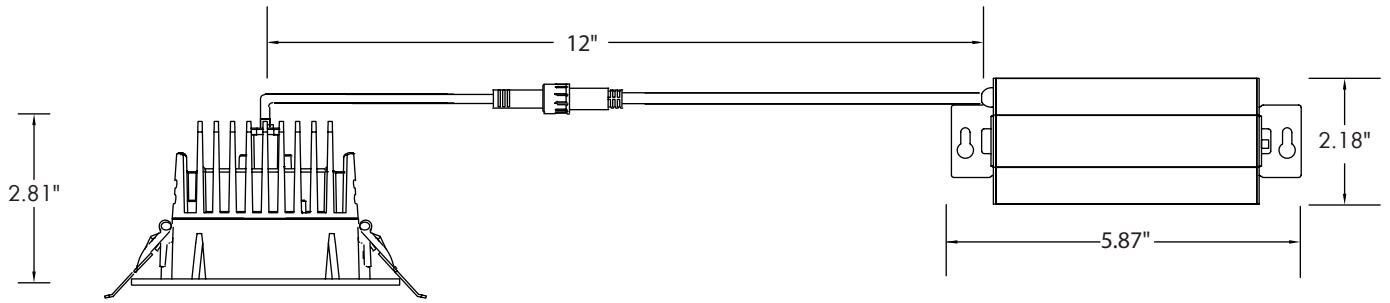

Series	Size	Wattage	CCT	Input Voltage	Beam Angle	Trim Type	Trim Finish	Options
ICON-S	4 - 4"	15 - 15W 18 - 18W	5C - 2700K/3000K/ 3500K/4000K/ 5000K	[Blank] - 120VAC U - 120-277VAC	24 - 24° 38 - 38° 60 - 60°	STM - Square Trim STL - Square Trimless	BK - Black WH - White	ICON-S-NC [New Construction Plate W/ Hanger Bar] FLEX-6 [6' Flexible Connector] FLEX-10 [10' Flexible Connector] FLEX-20 [20' Flexible Connector] EM [Emergency Battery Backup]

DIMENSIONS

LUMEN OUTPUT

SKU	Size (in)	Wattage (W)	Delivered Lumens (lm)	Efficacy (lm/W)
ICON-S-4-15-5C-38-STM-WH	4	15	1000	66
ICON-S-4-18-5C-38-STM-WH	4	18	1500	83

ACCESSORIES

Square Trim
[STM]

Square Trimless
[STL]